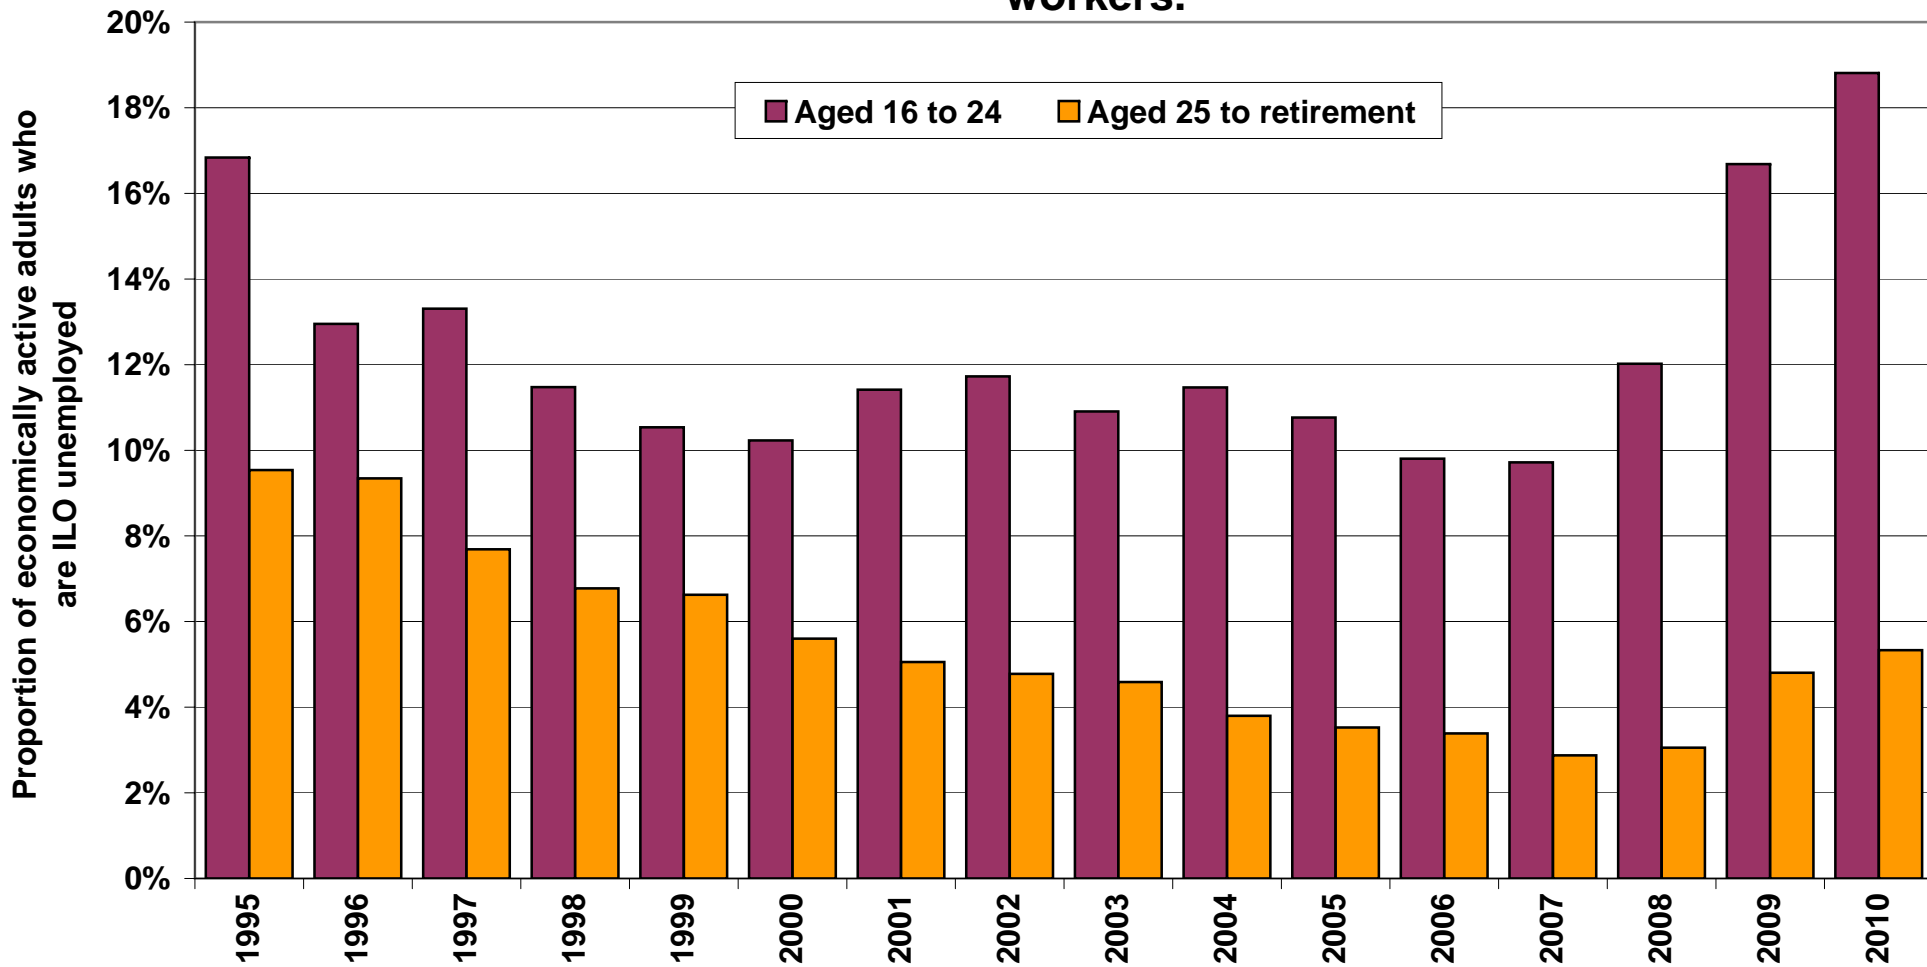

**At 19% in 2010, the unemployment rate for 16- to 24-year-olds has risen sharply in the last few years. It is more than three times the rate for older workers.**

Source: Labour Force Survey, ONS; updated Mar 2011