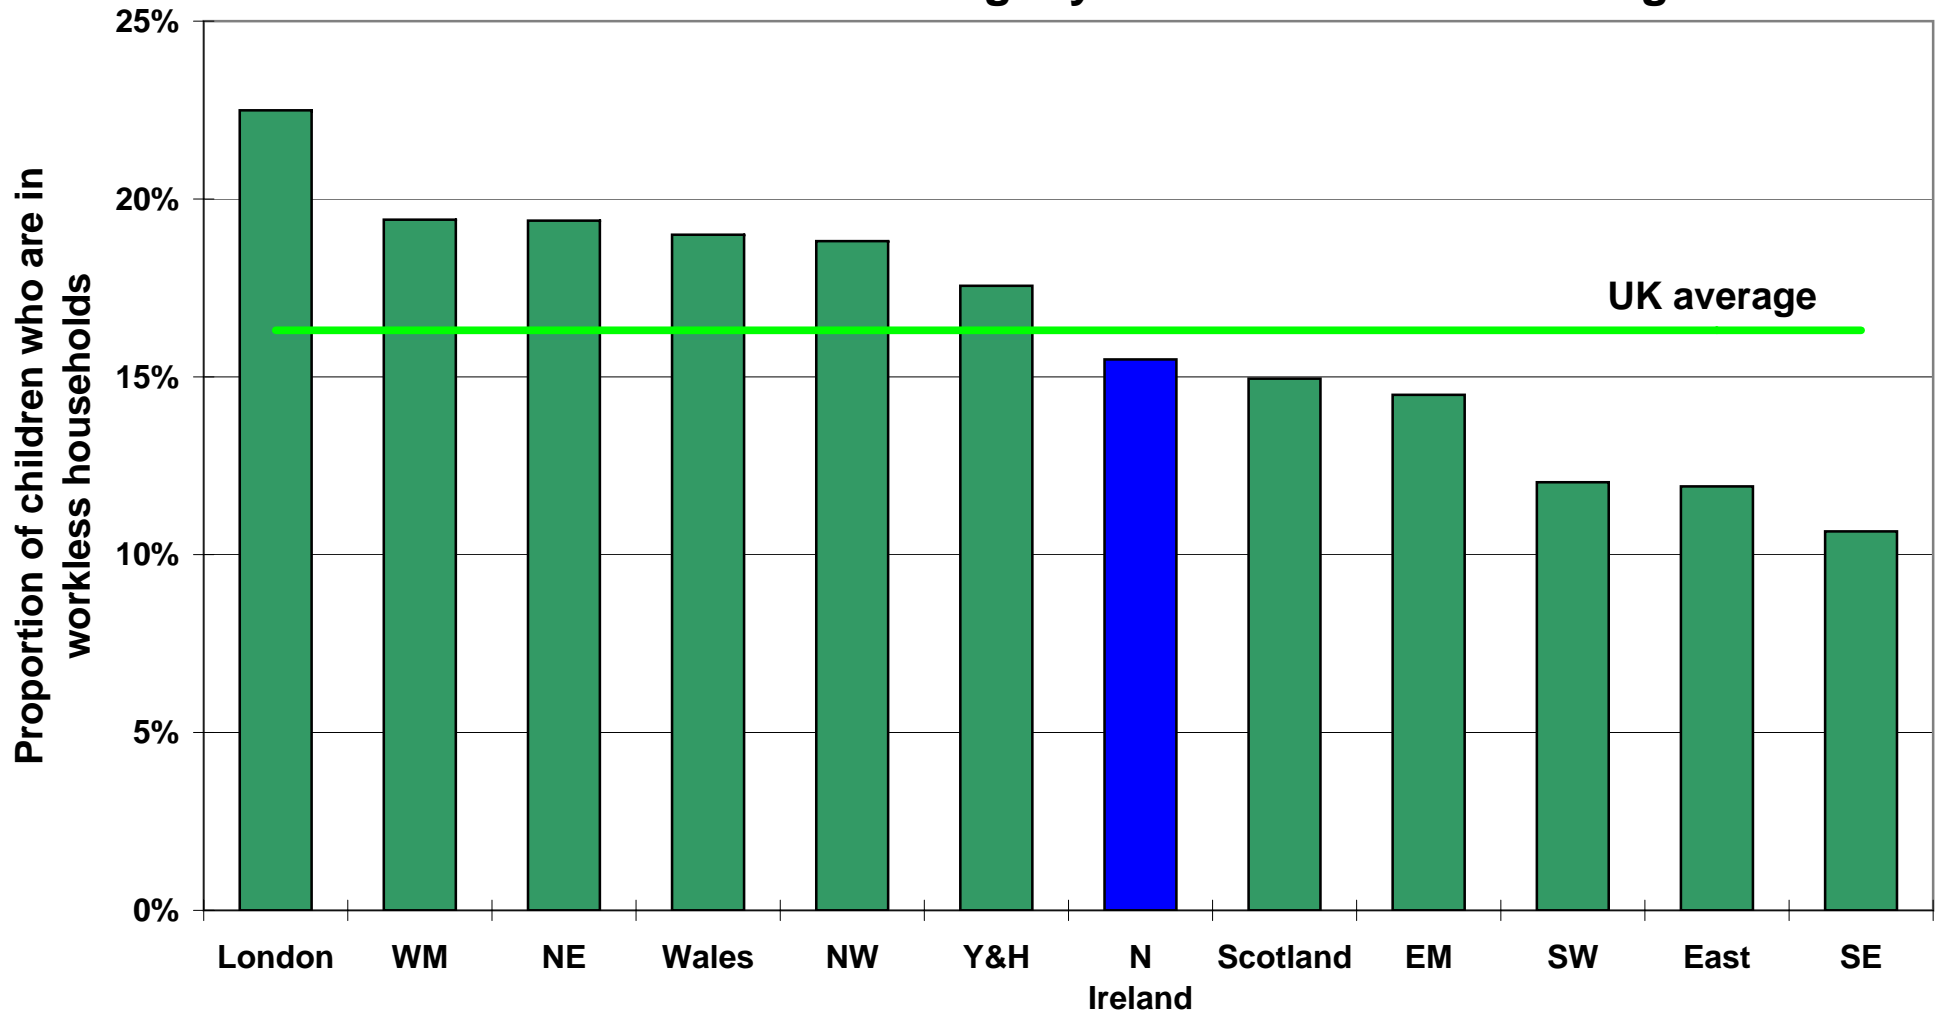

# The proportion of children who are in workless households in Northern Ireland is slightly lower than the UK average

Source: Labour Force Survey, ONS; the data is the average for 2008 to 2010; updated Apr 2011