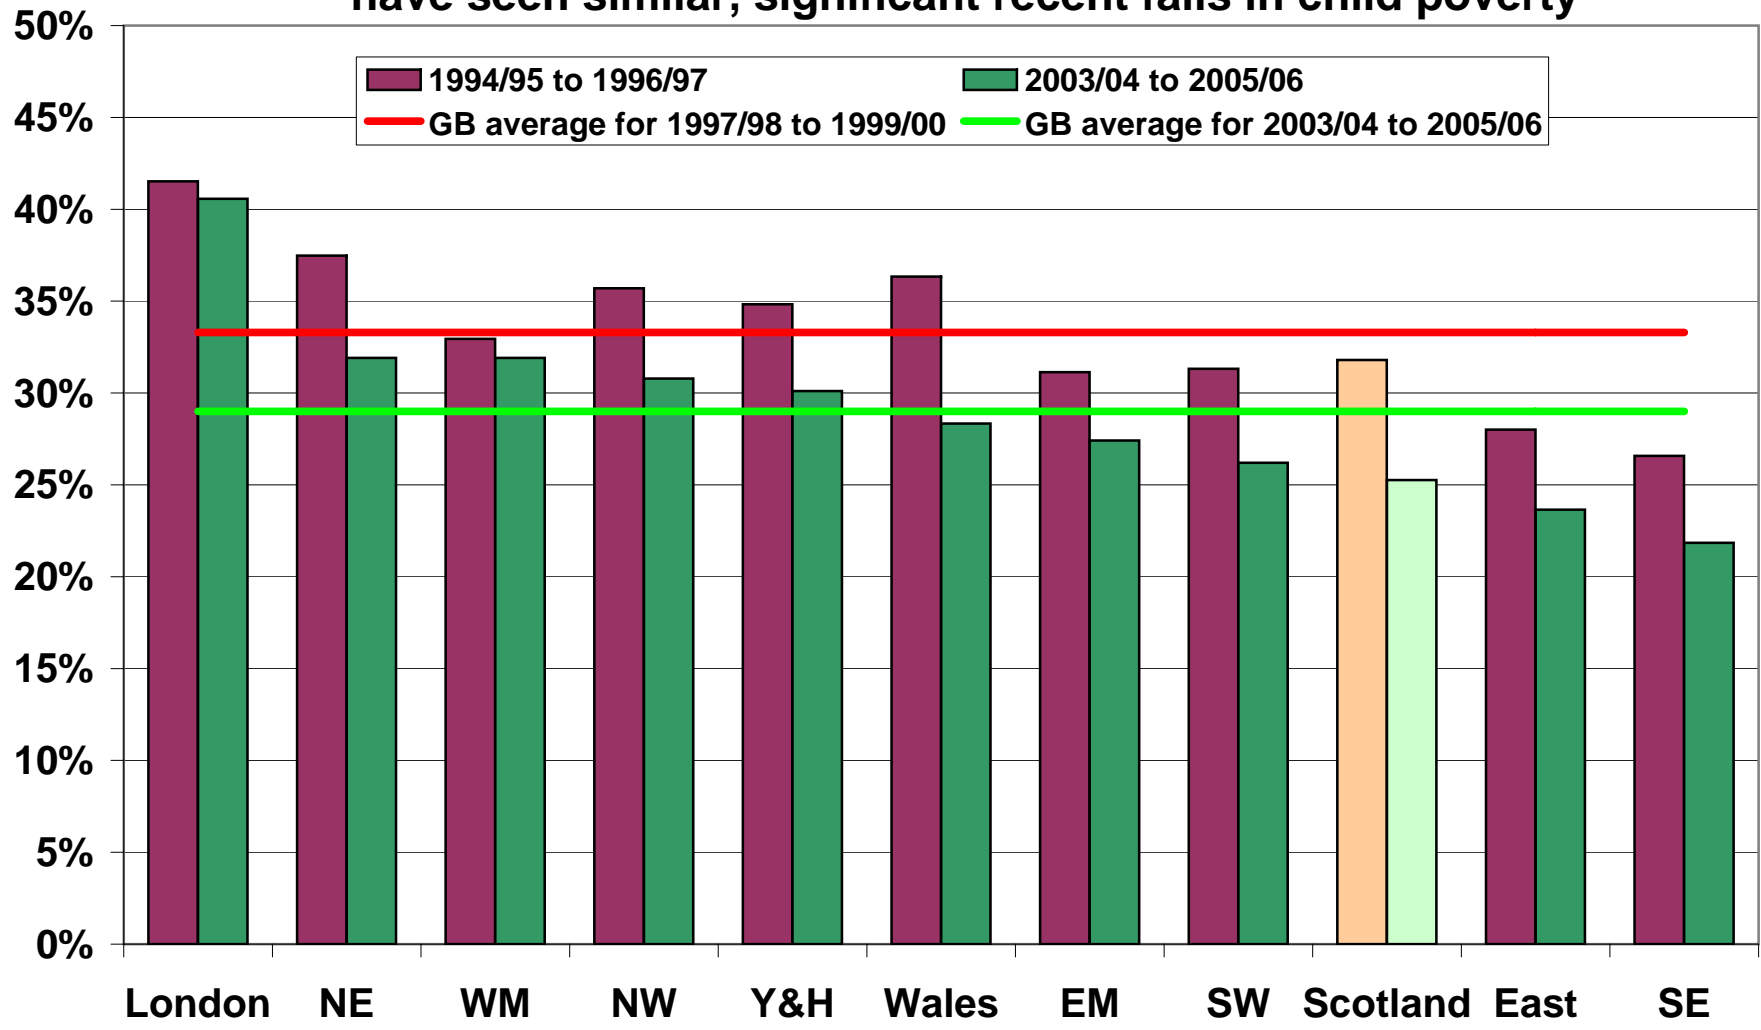

# Apart from London and the West Midlands, all parts of Great Britain have seen similar, significant recent falls in child poverty

Proportion of children in households below 60% of median income after deducting housing costs

Source: Households Below Average Income, DWP; updated June 2007