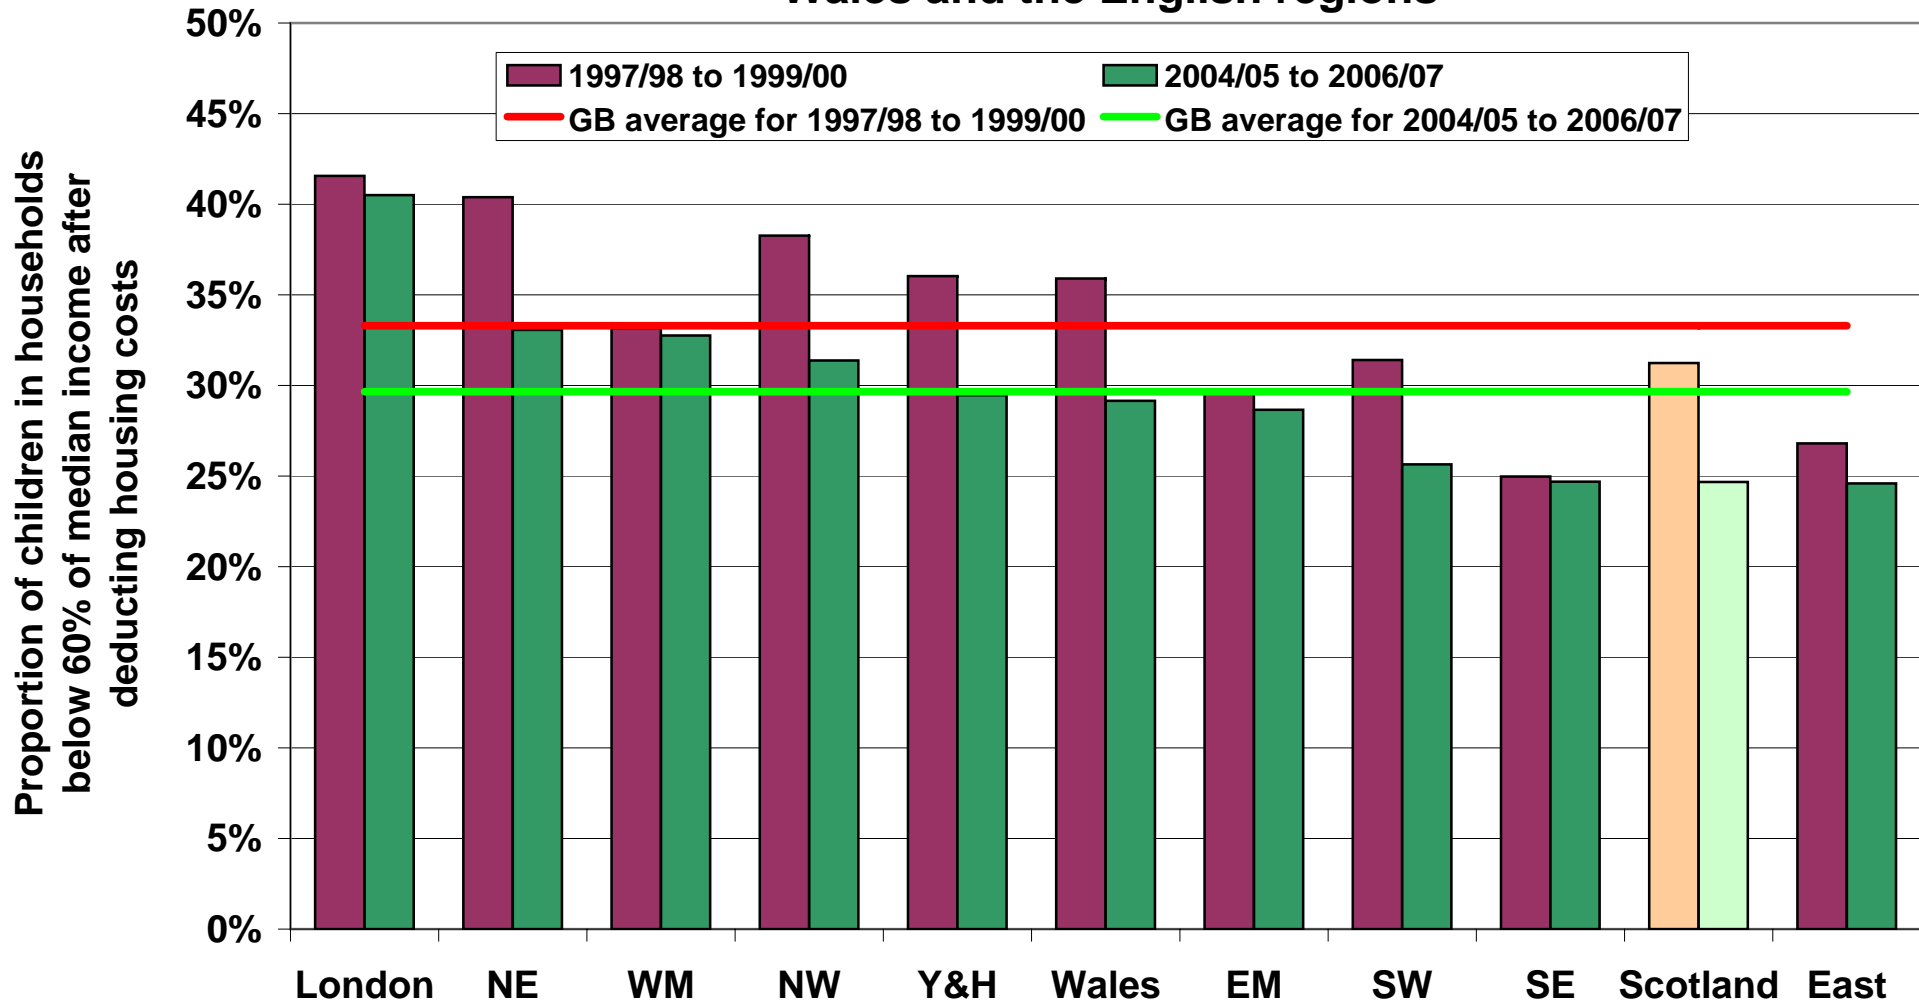

Figure 1: child poverty rates, now and a decade ago, for Scotland, Wales and the English regions

Source: Households Below Average Income, DWP