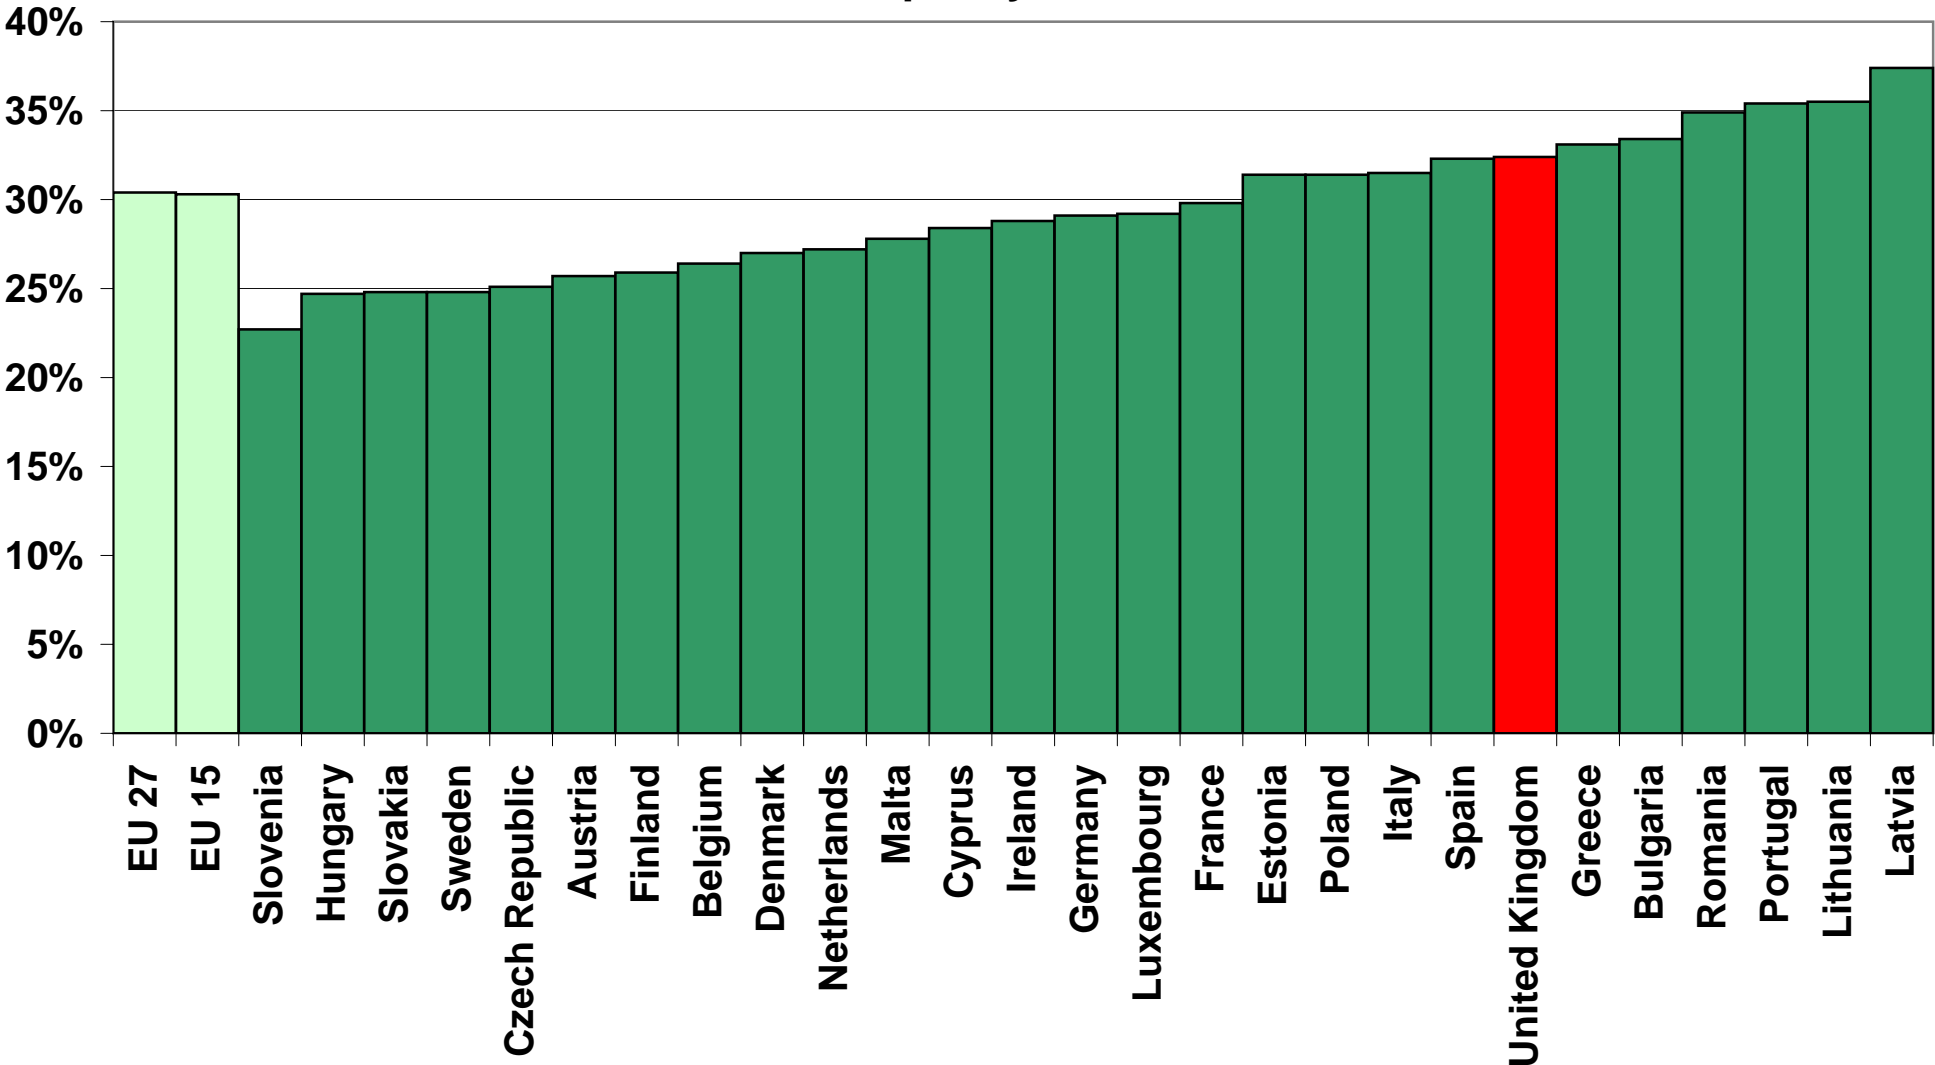

# Income inequality: Gini coefficient

Source: EU Community Statistics on Income and Living Conditions; the data is for 2009; updated Dec 2010