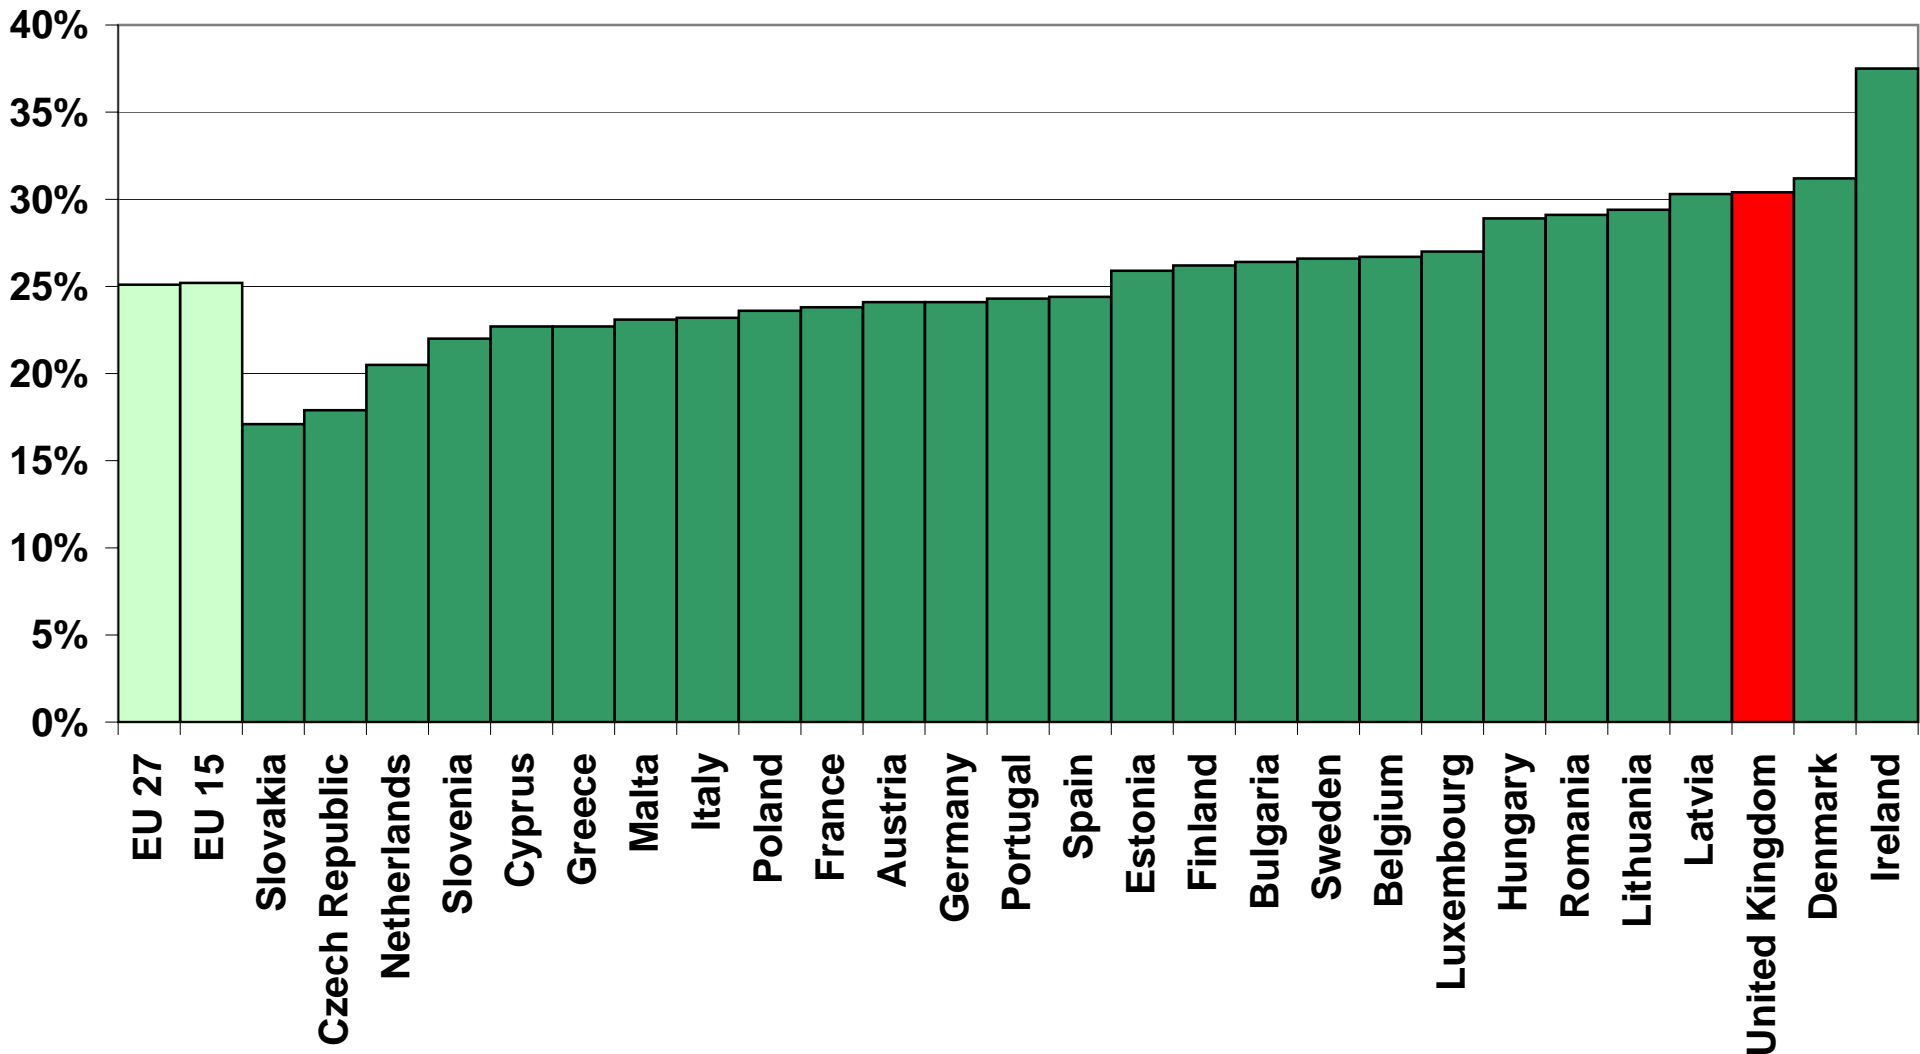

Poverty rate before social transfers (excluding pensions as transfers)

Source: EU Community Statistics on Income and Living Conditions; the data is for 2009; updated Dec 2010