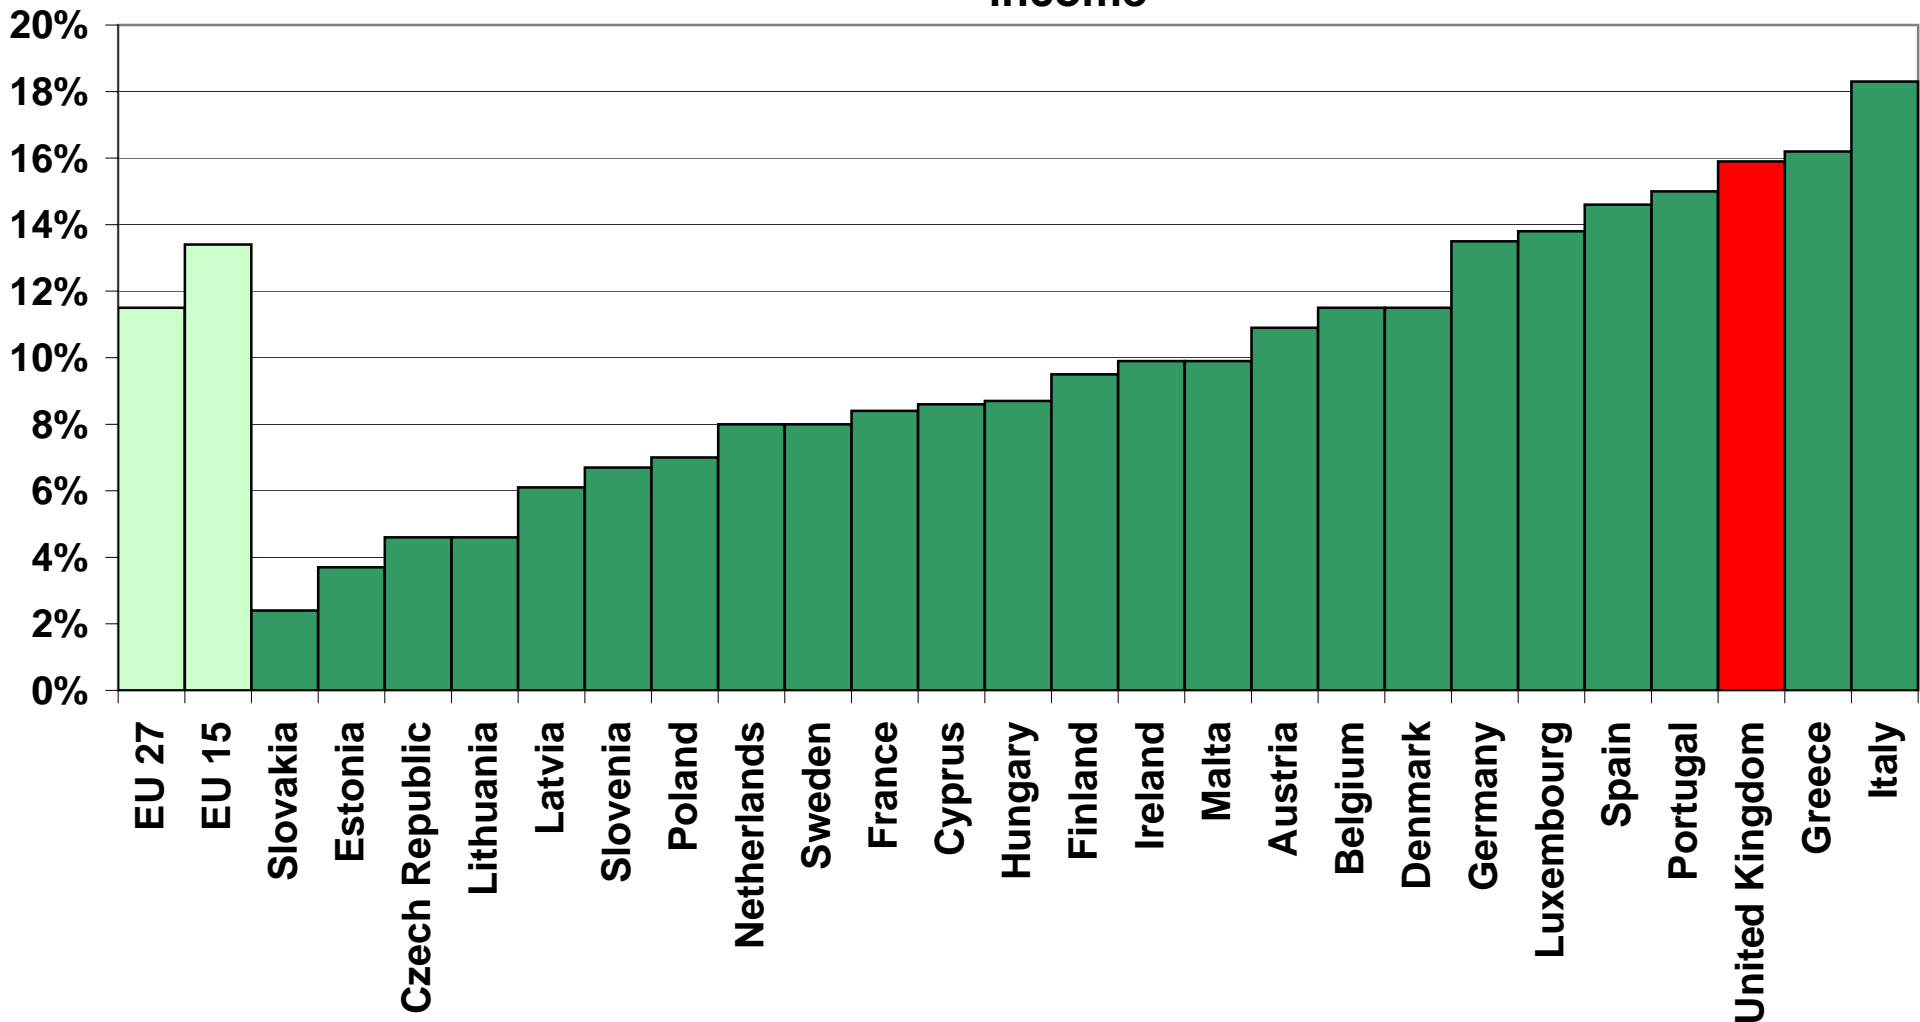

# Poverty rate using a fixed threshold of 60% of 2005 median household income

Source: EU Community Statistics on Income and Living Conditions; the data is for 2009; updated Dec 2010