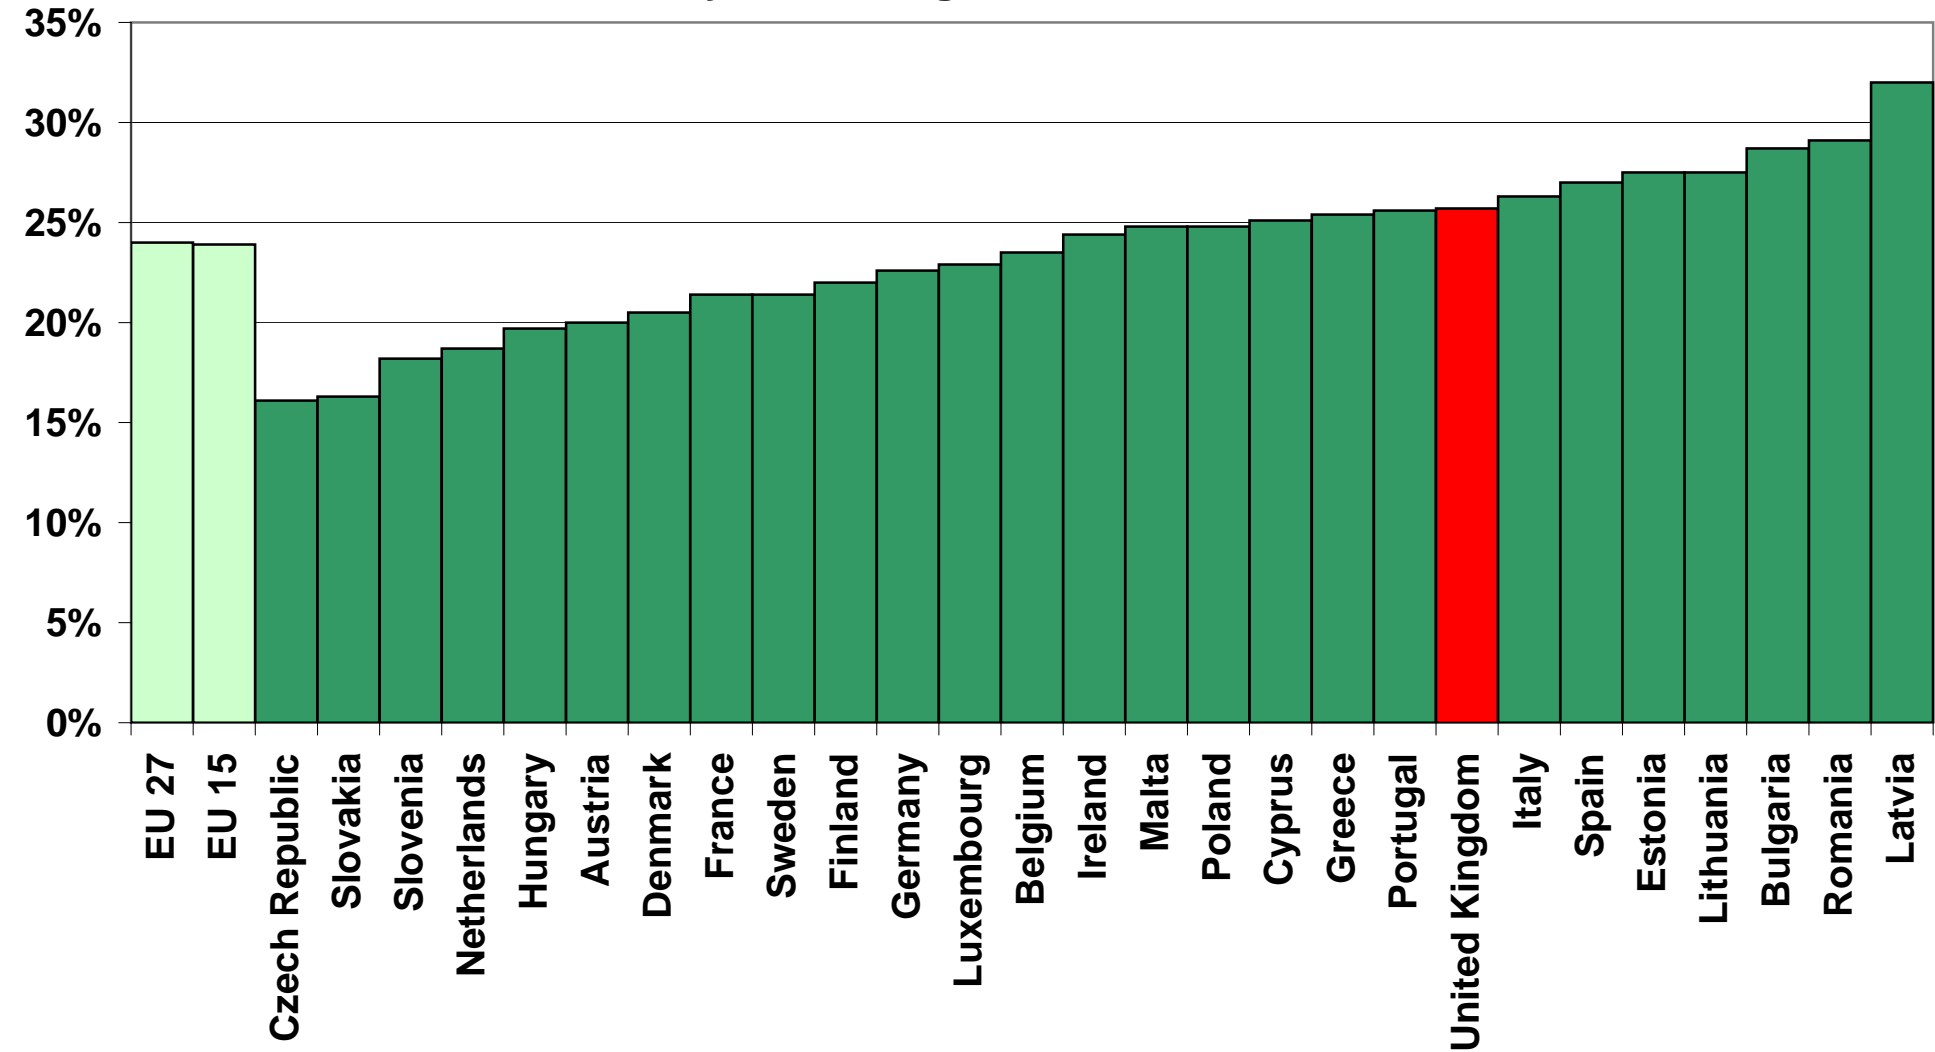

Poverty rate using 70% of median threshold

Source: EU Community Statistics on Income and Living Conditions; the data is for 2009; updated Dec 2010