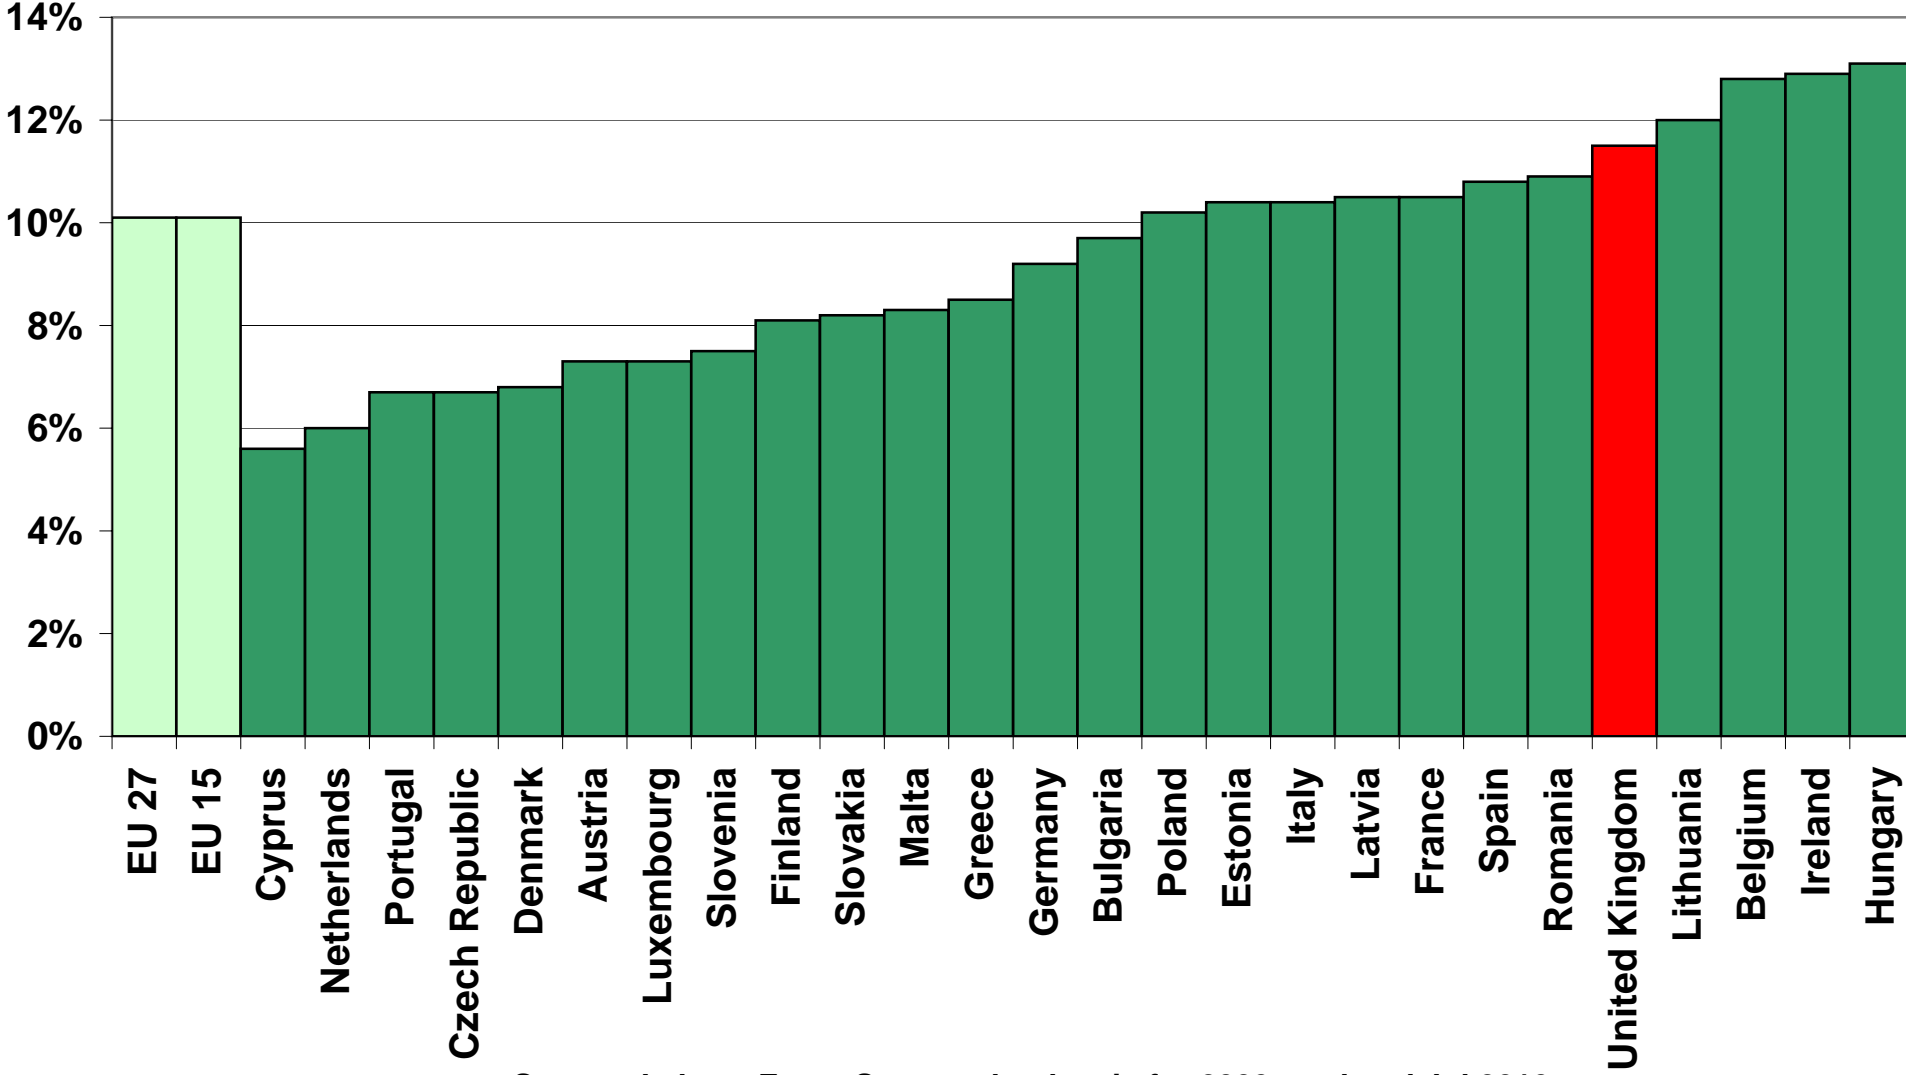

# Adults aged 18-59 in jobless households

Source: Labour Force Survey; the data is for 2009; updated Jul 2010