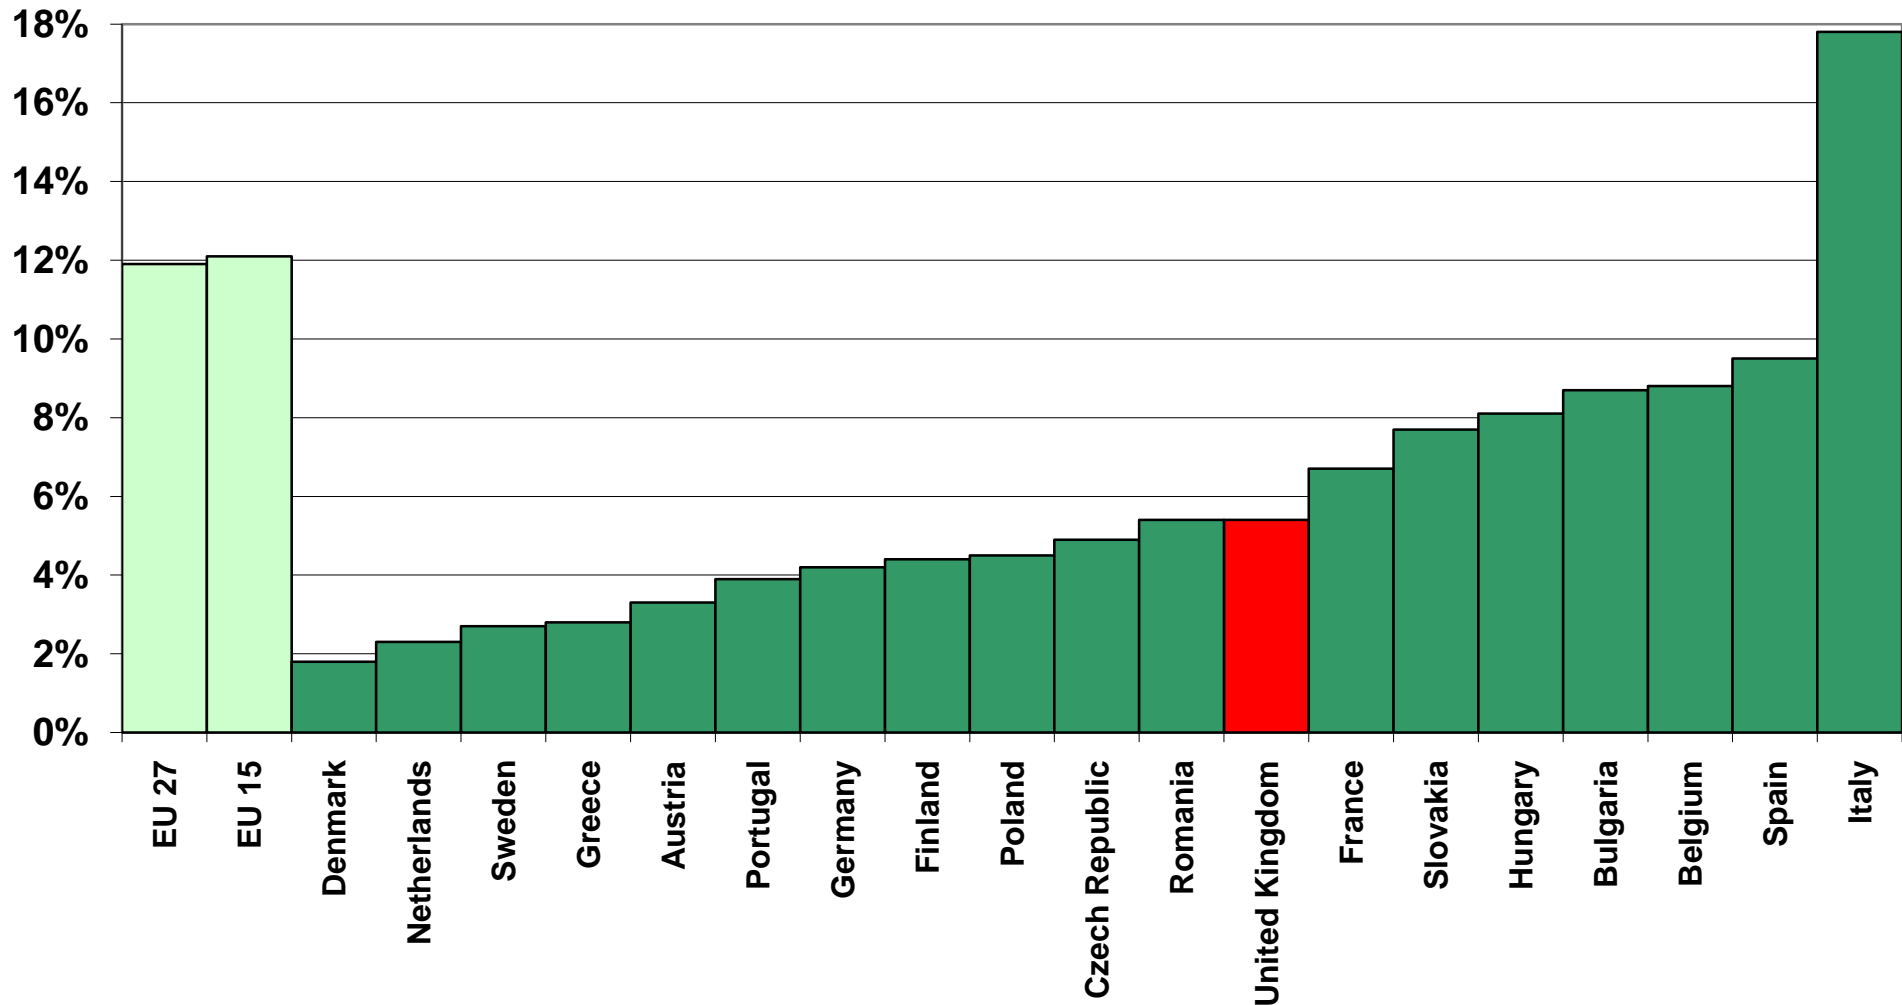

Regional cohesion: coefficient of variation in employment rates at a NUTS2 level

Source: Labour Force Survey; the data is for 2010; updated Jul 2011