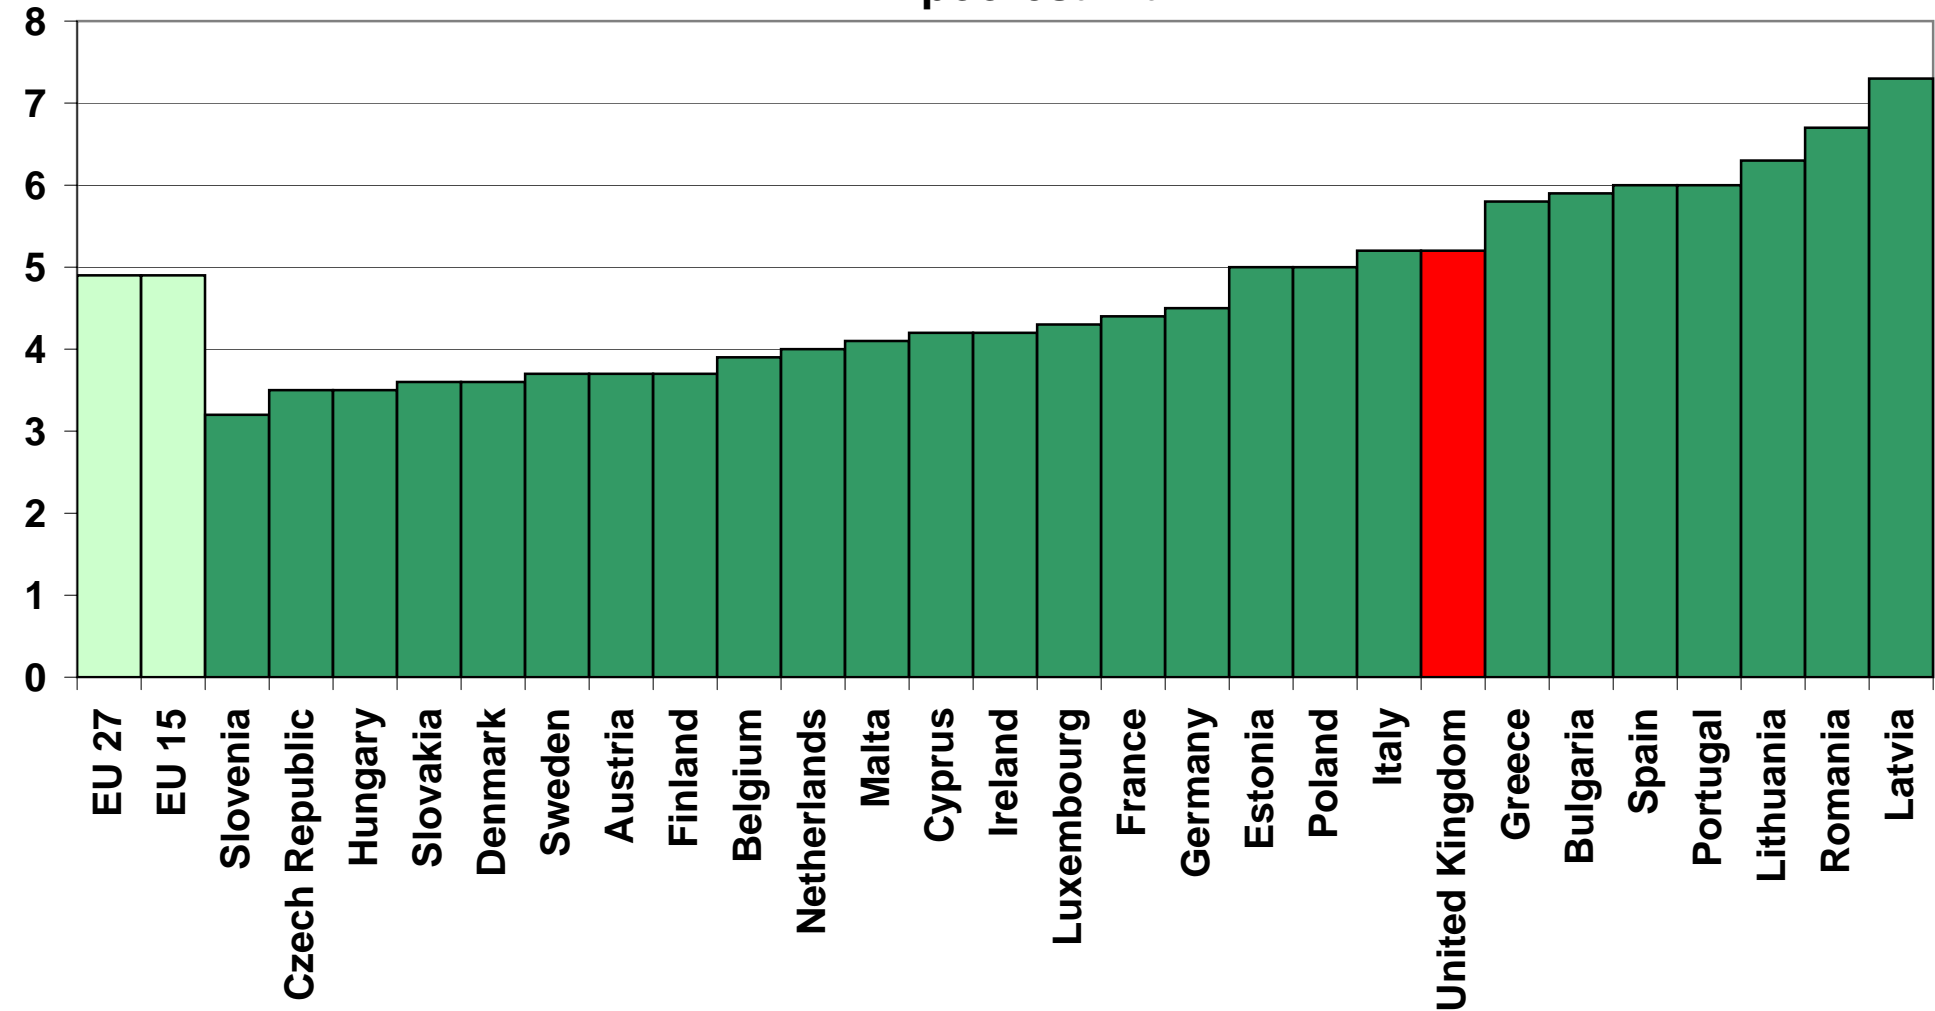

# Income inequality: total income of the richest fifth / total income of the poorest fifth

Source: EU Community Statistics on Income and Living Conditions; the data is for 2009; updated Dec 2010