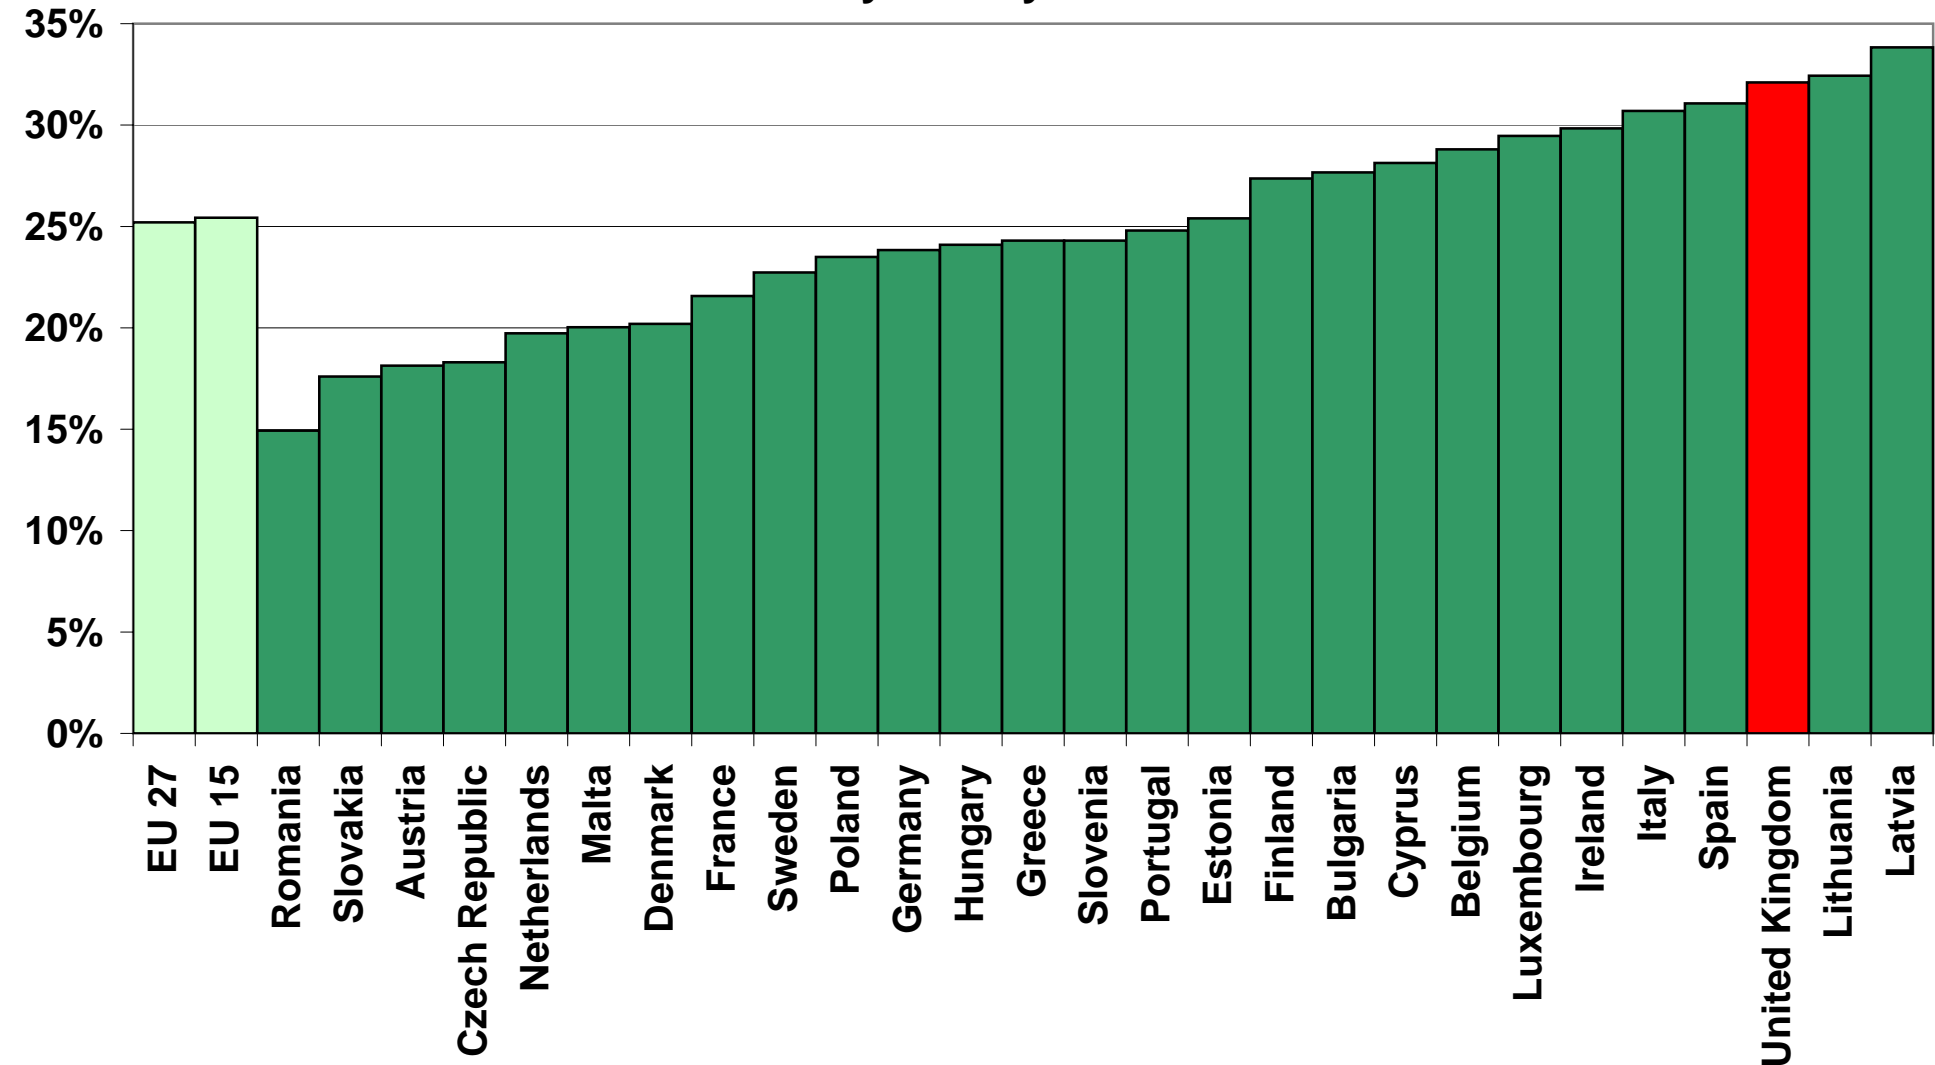

Poverty rate by tenure - renters

Source: EU Community Statistics on Income and Living Conditions; the data is the average for 2007 to 2009; updated Dec 2010