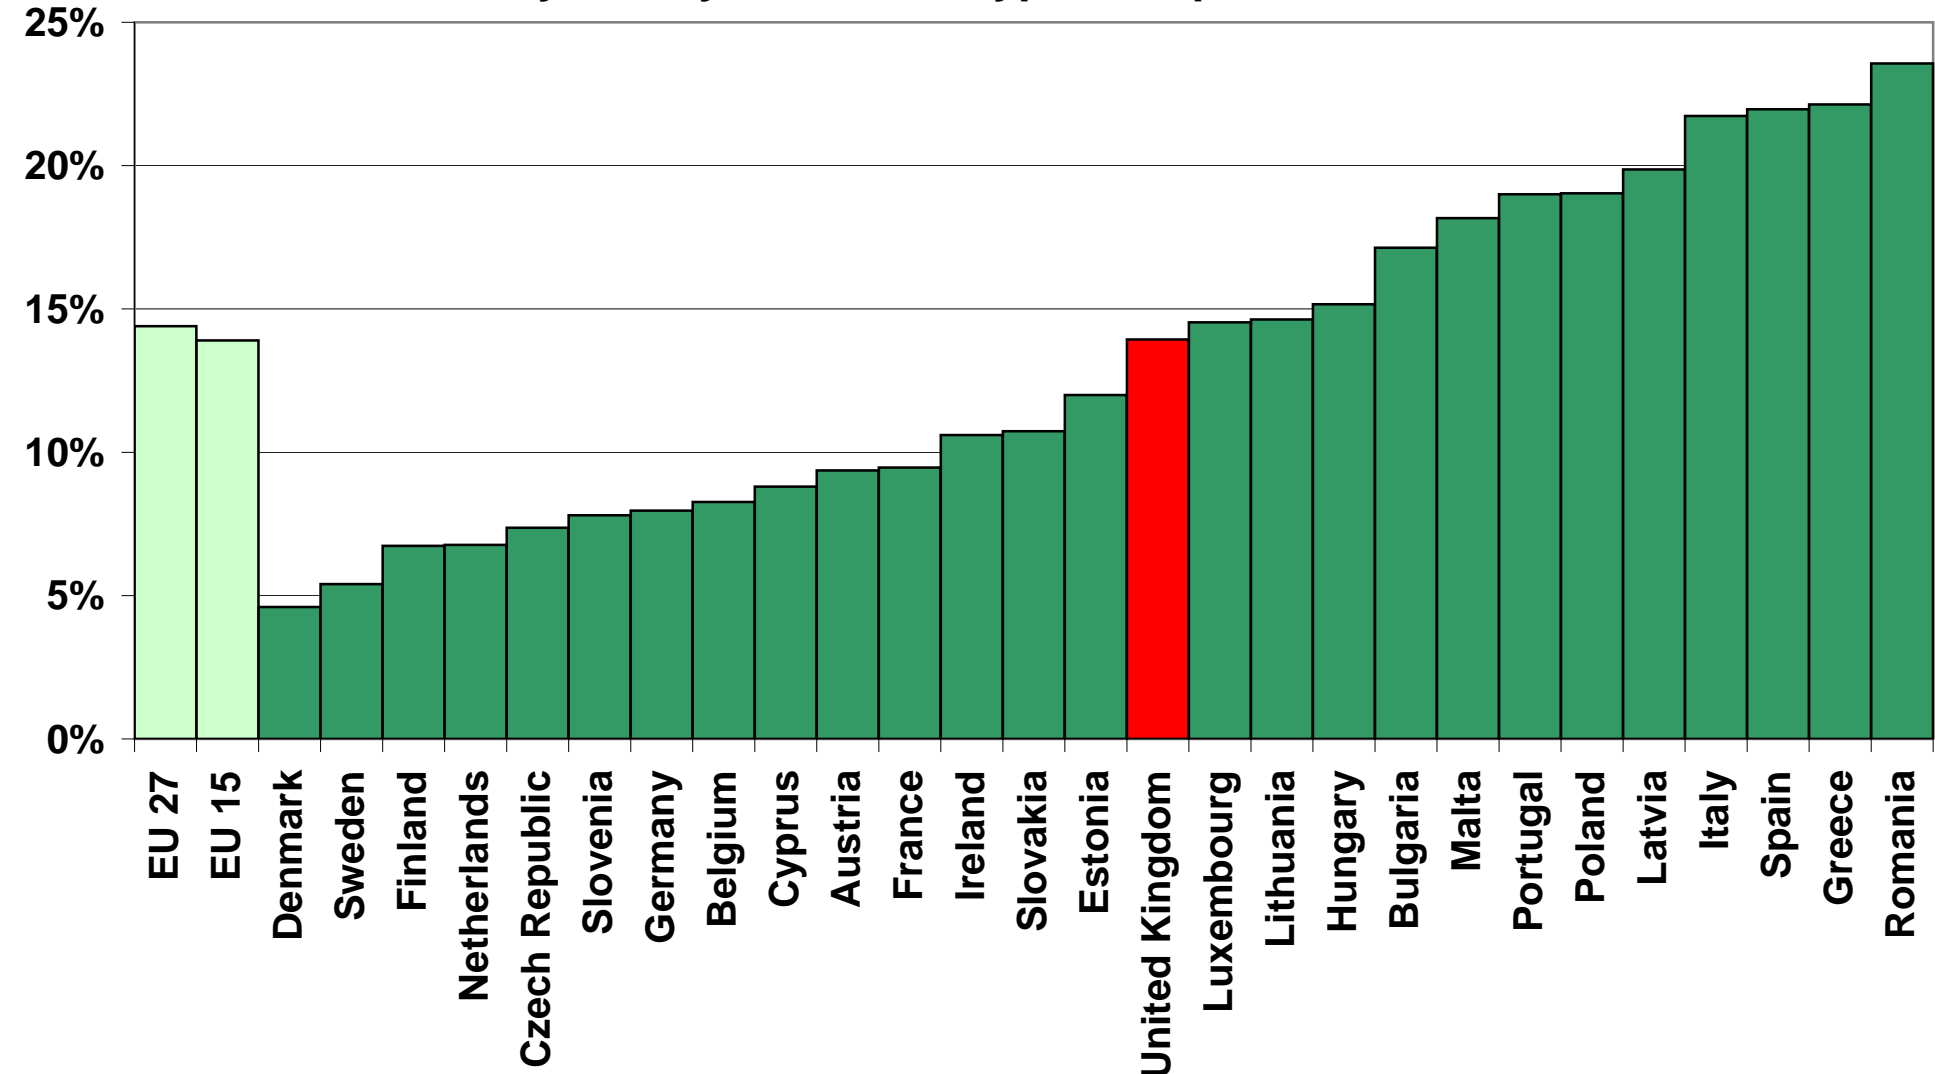

Poverty rate by household type - couples with two children

Source: EU Community Statistics on Income and Living Conditions; the data is the average for 2007 to 2009; updated Dec 2010