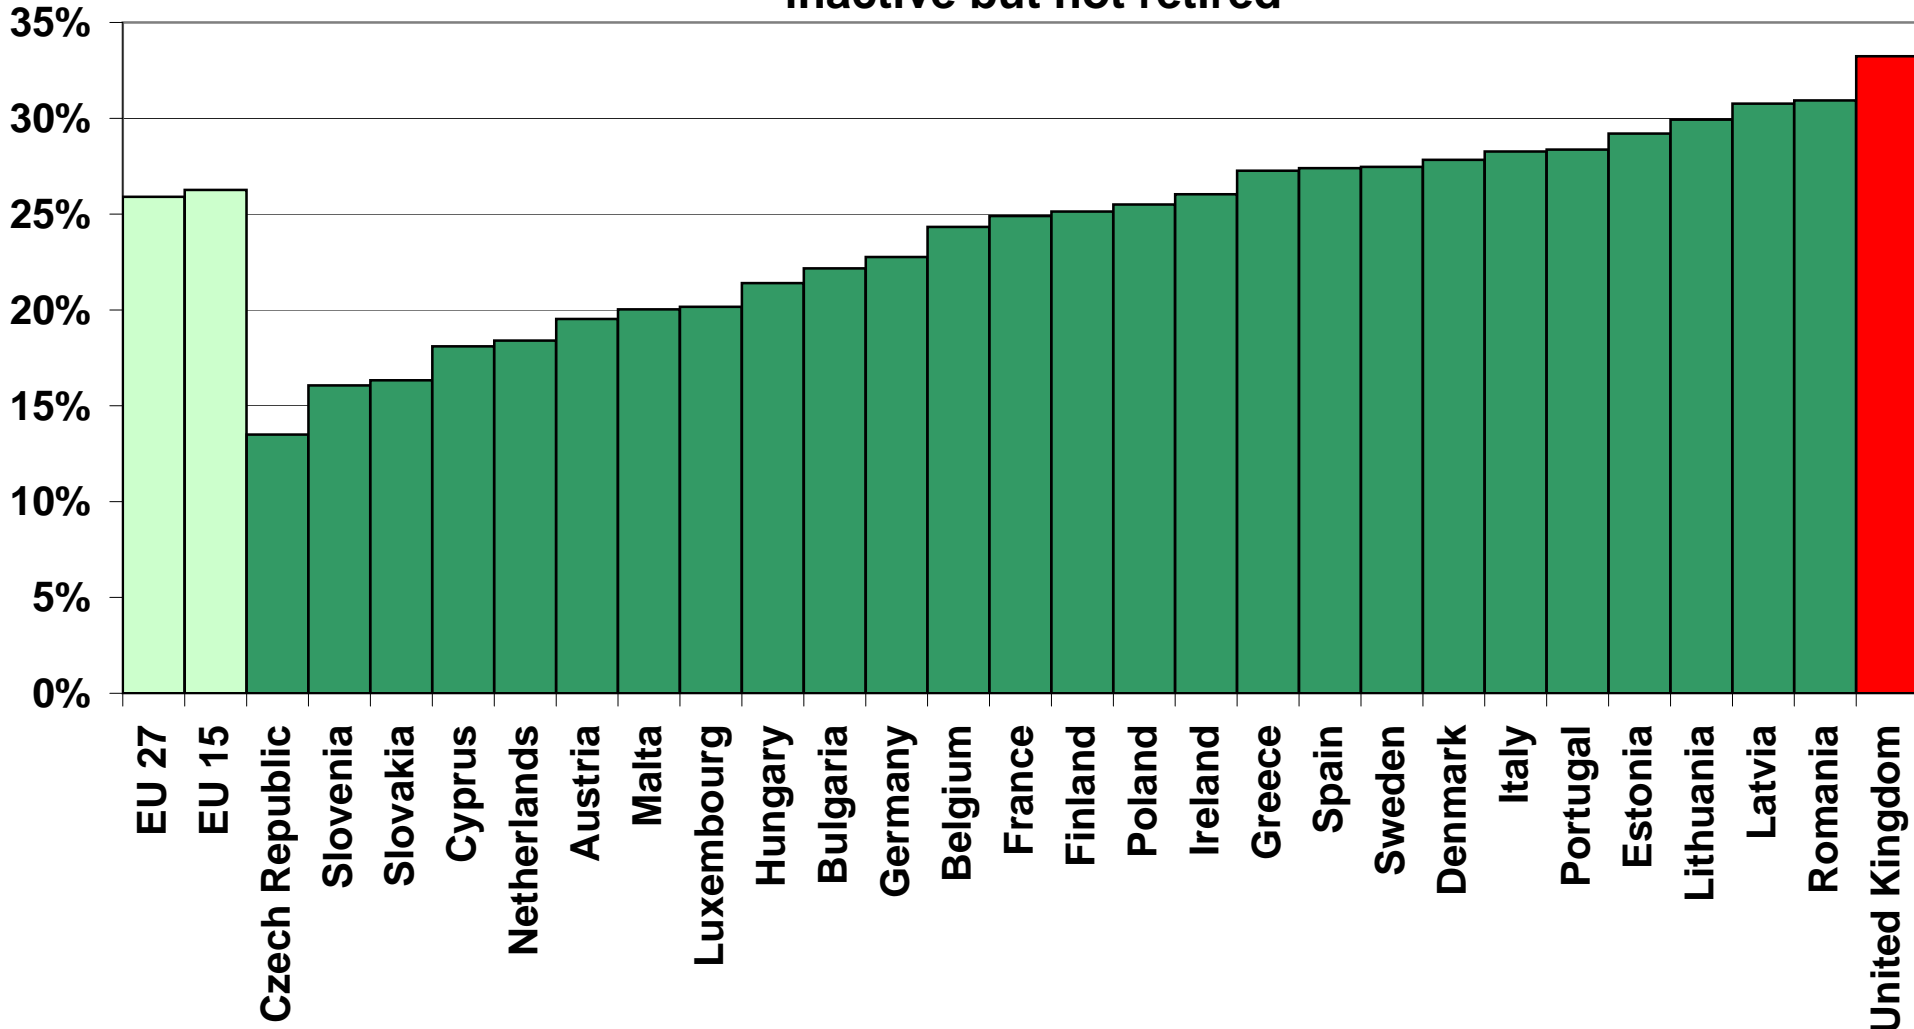

For those aged 18 to 64, working-age poverty rate by work status - inactive but not retired

Source: EU Community Statistics on Income and Living Conditions; the data is the average for 2007 to 2009; updated Dec 2010