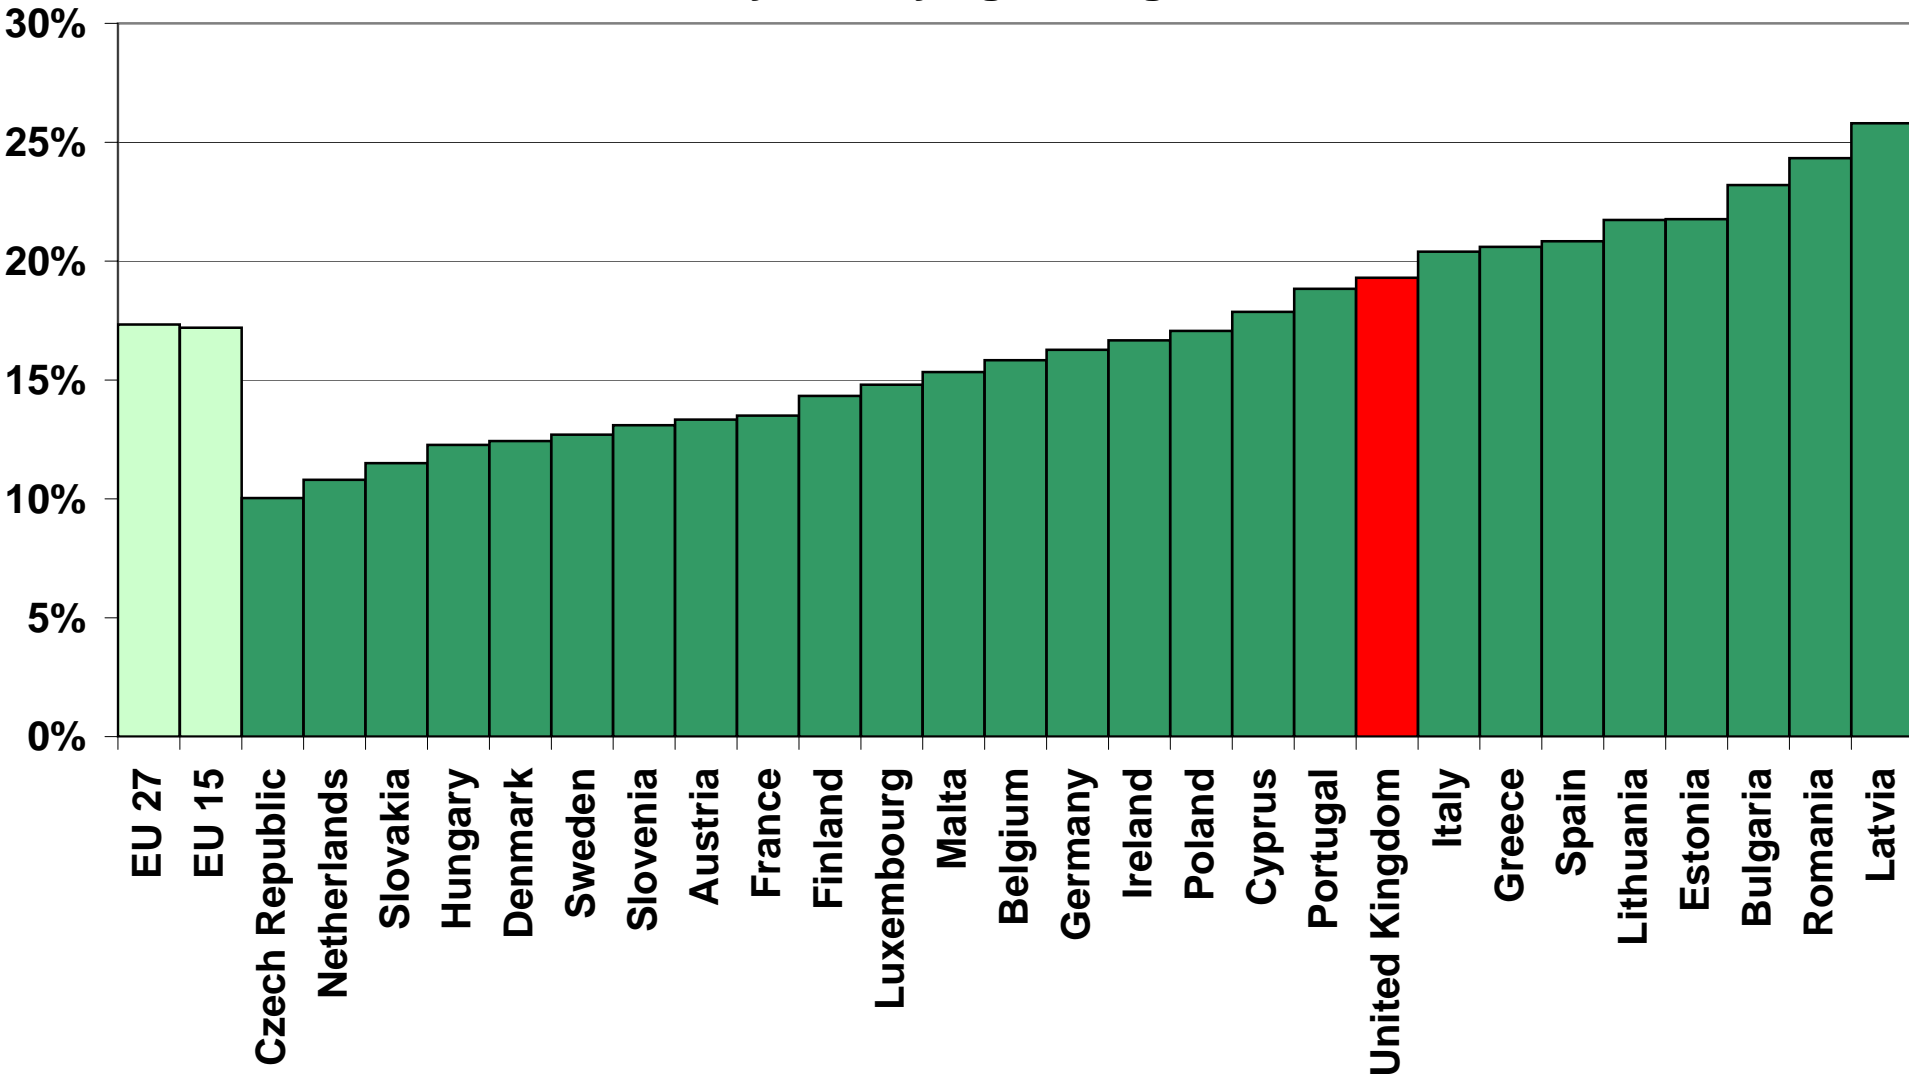

Poverty rate by age and gender - females

Source: EU Community Statistics on Income and Living Conditions; the data is the average for 2007 to 2009; updated Dec 2010