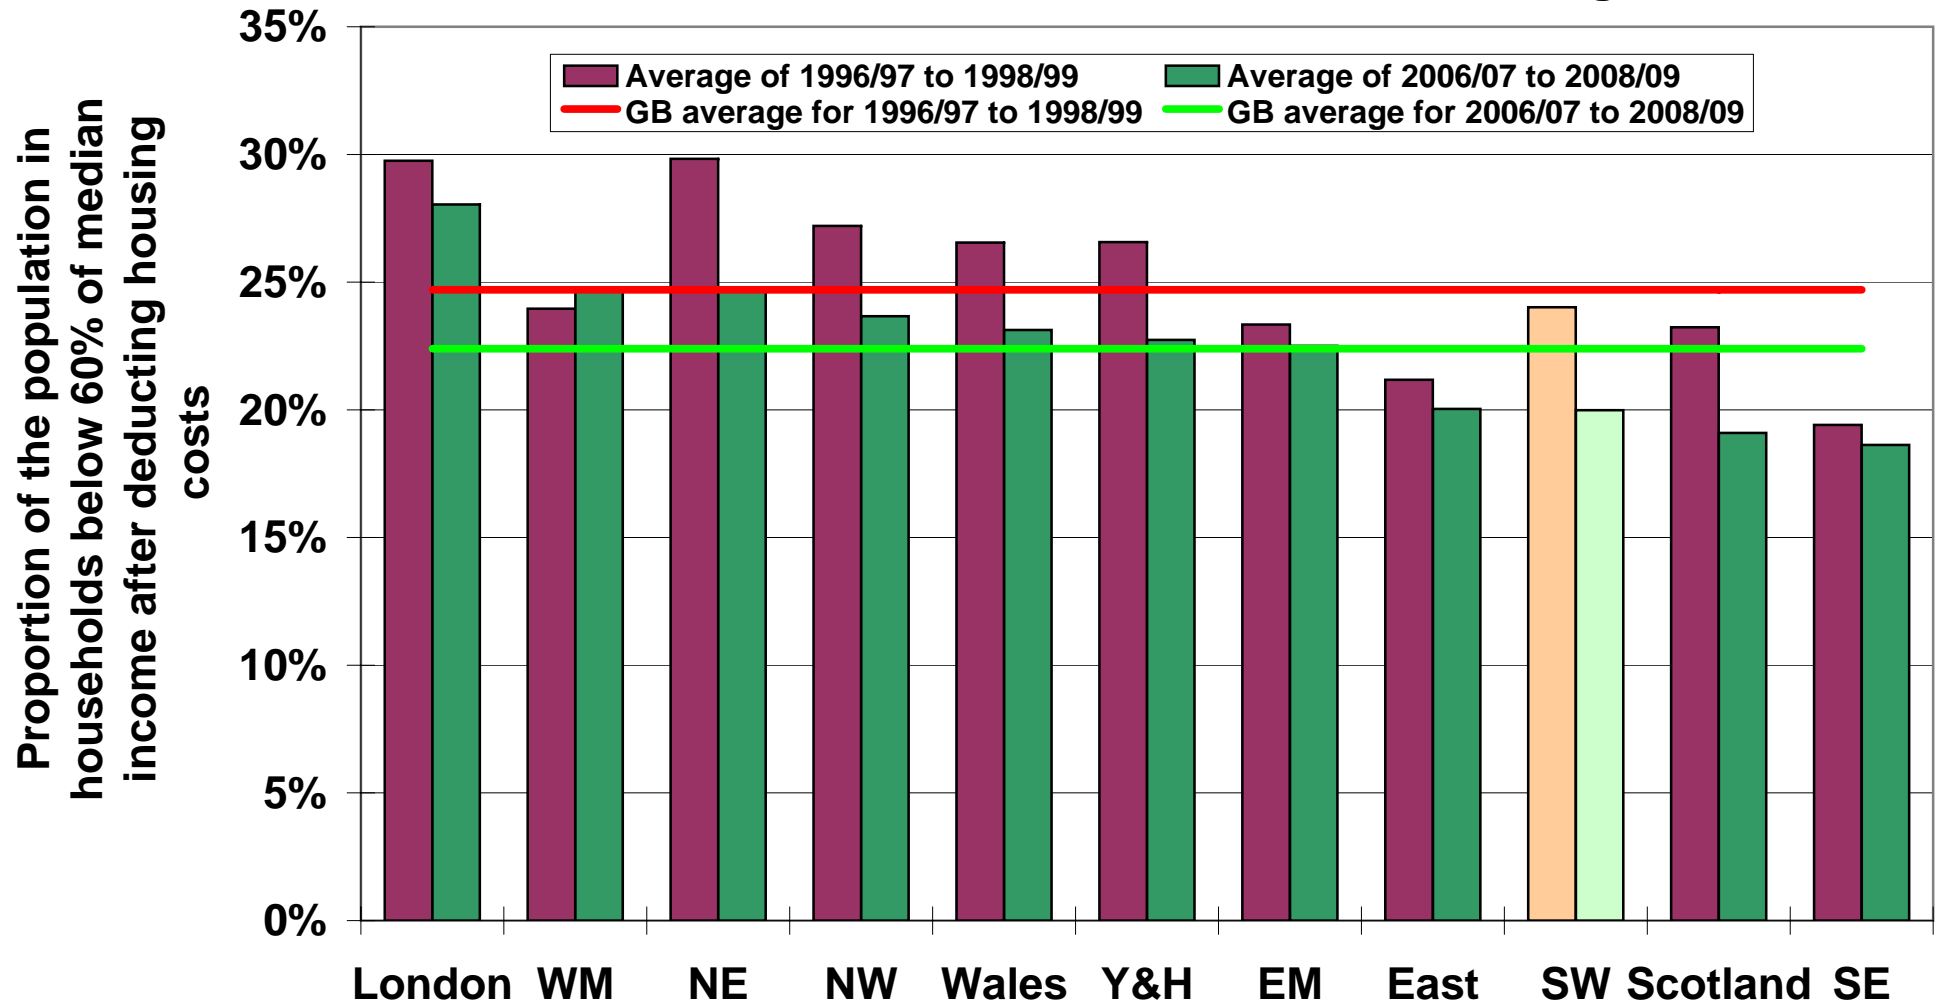

The proportion of people in low-income households in Scotland is now much lower than the Great Britain average

Source: Households Below Average Income, DWP; updated Aug 2010