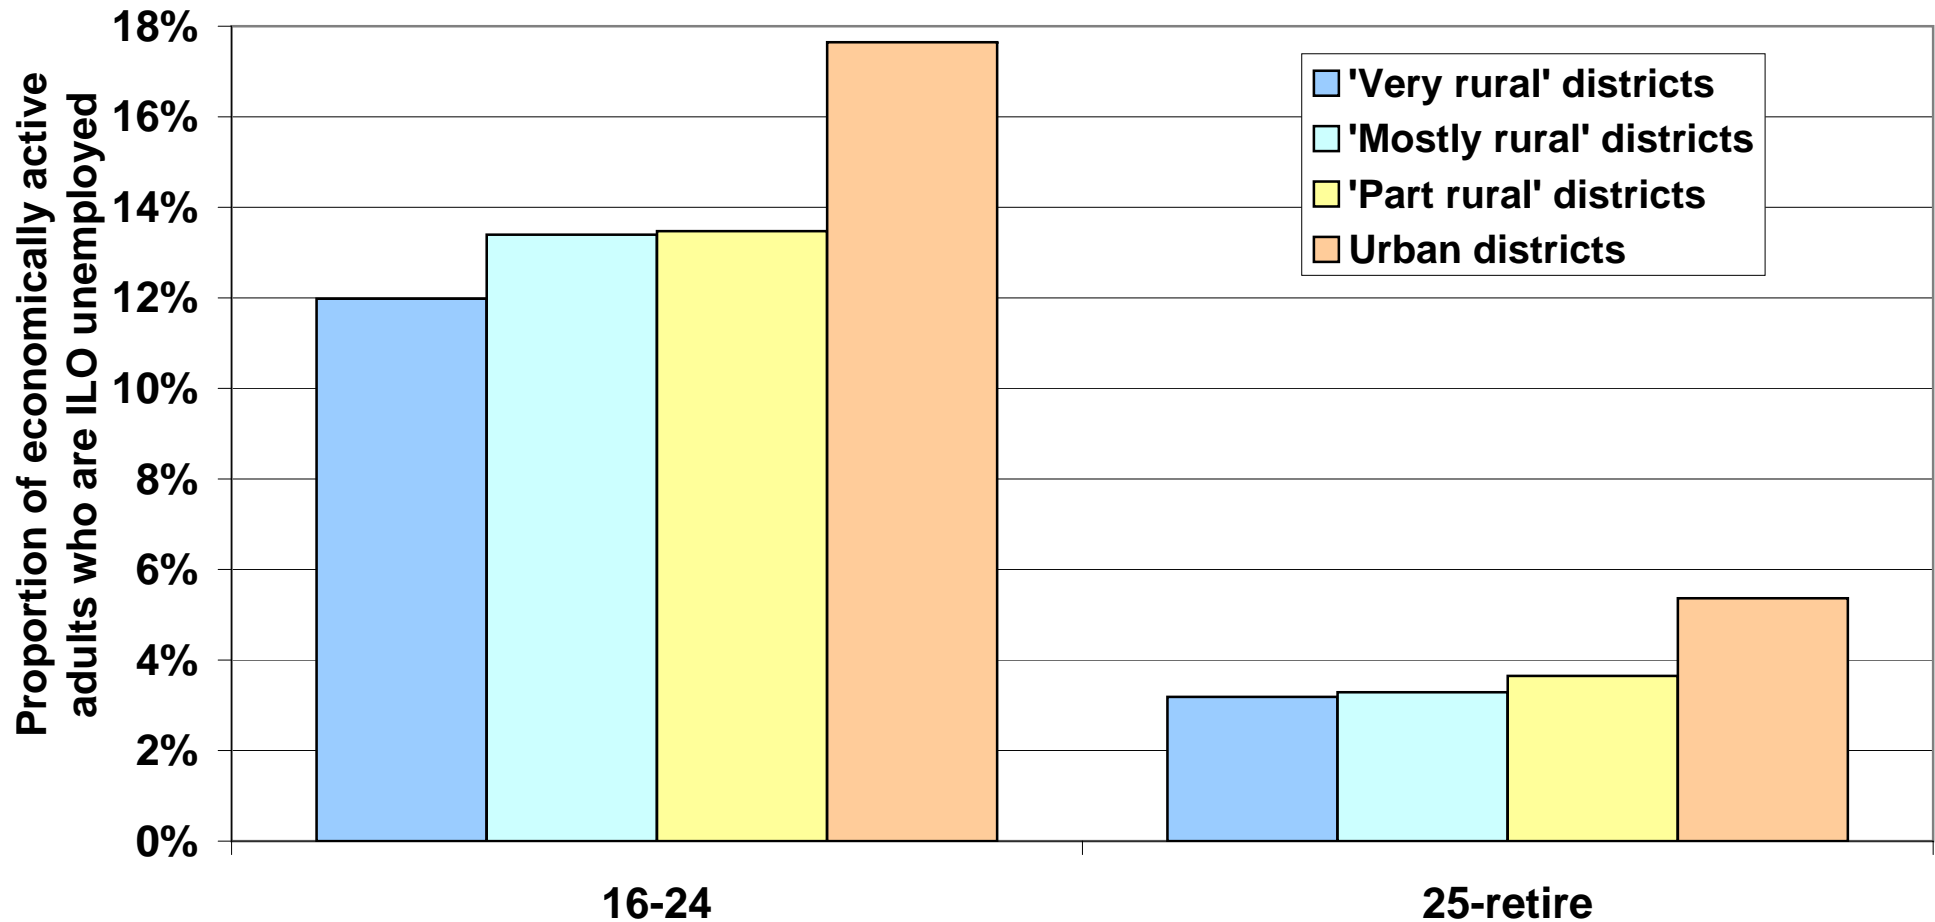

Although lower than in urban districts, the unemployment rate for 16- to 24-year-olds in rural districts is four times that for older workers

Source: Annual Population Survey, ONS; the data is the average for 2007 to 2009; England; updated Nov 2010