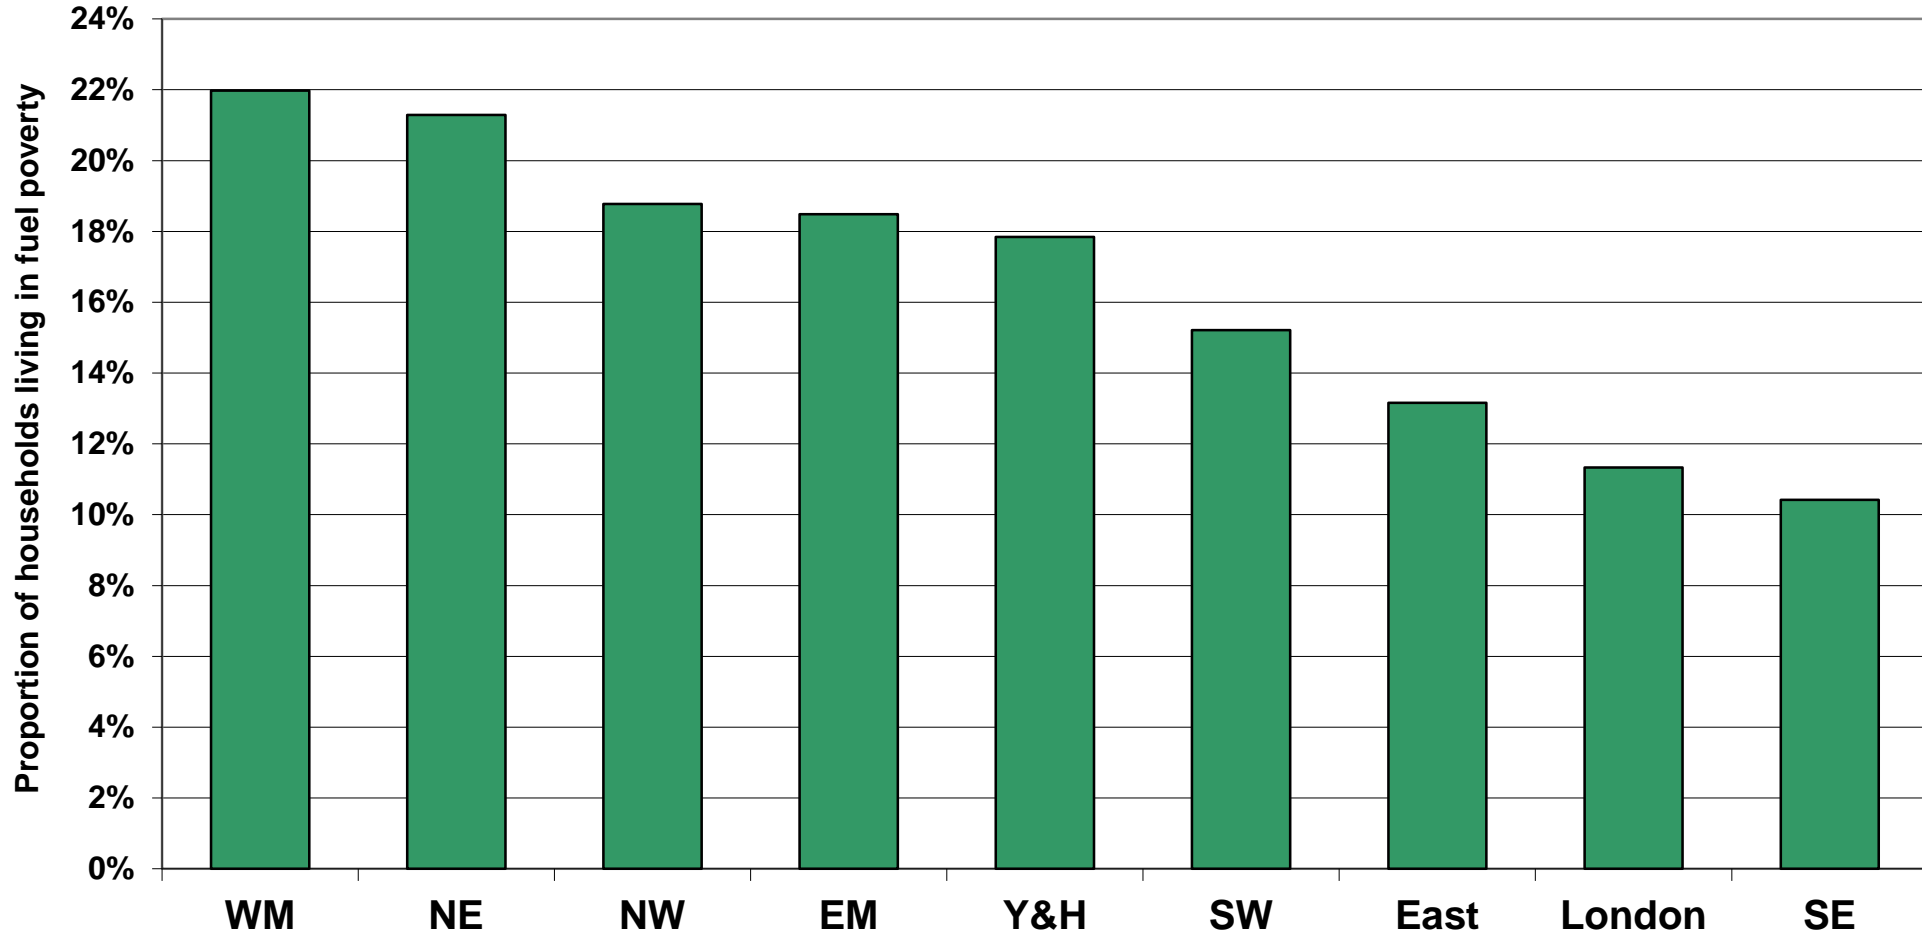

Within England, fuel poverty is most prevalent in the West Midlands and North East

Source: English Housing Survey, DCLG; the data is the average for the three years to 2009; England; updated Jul 2011