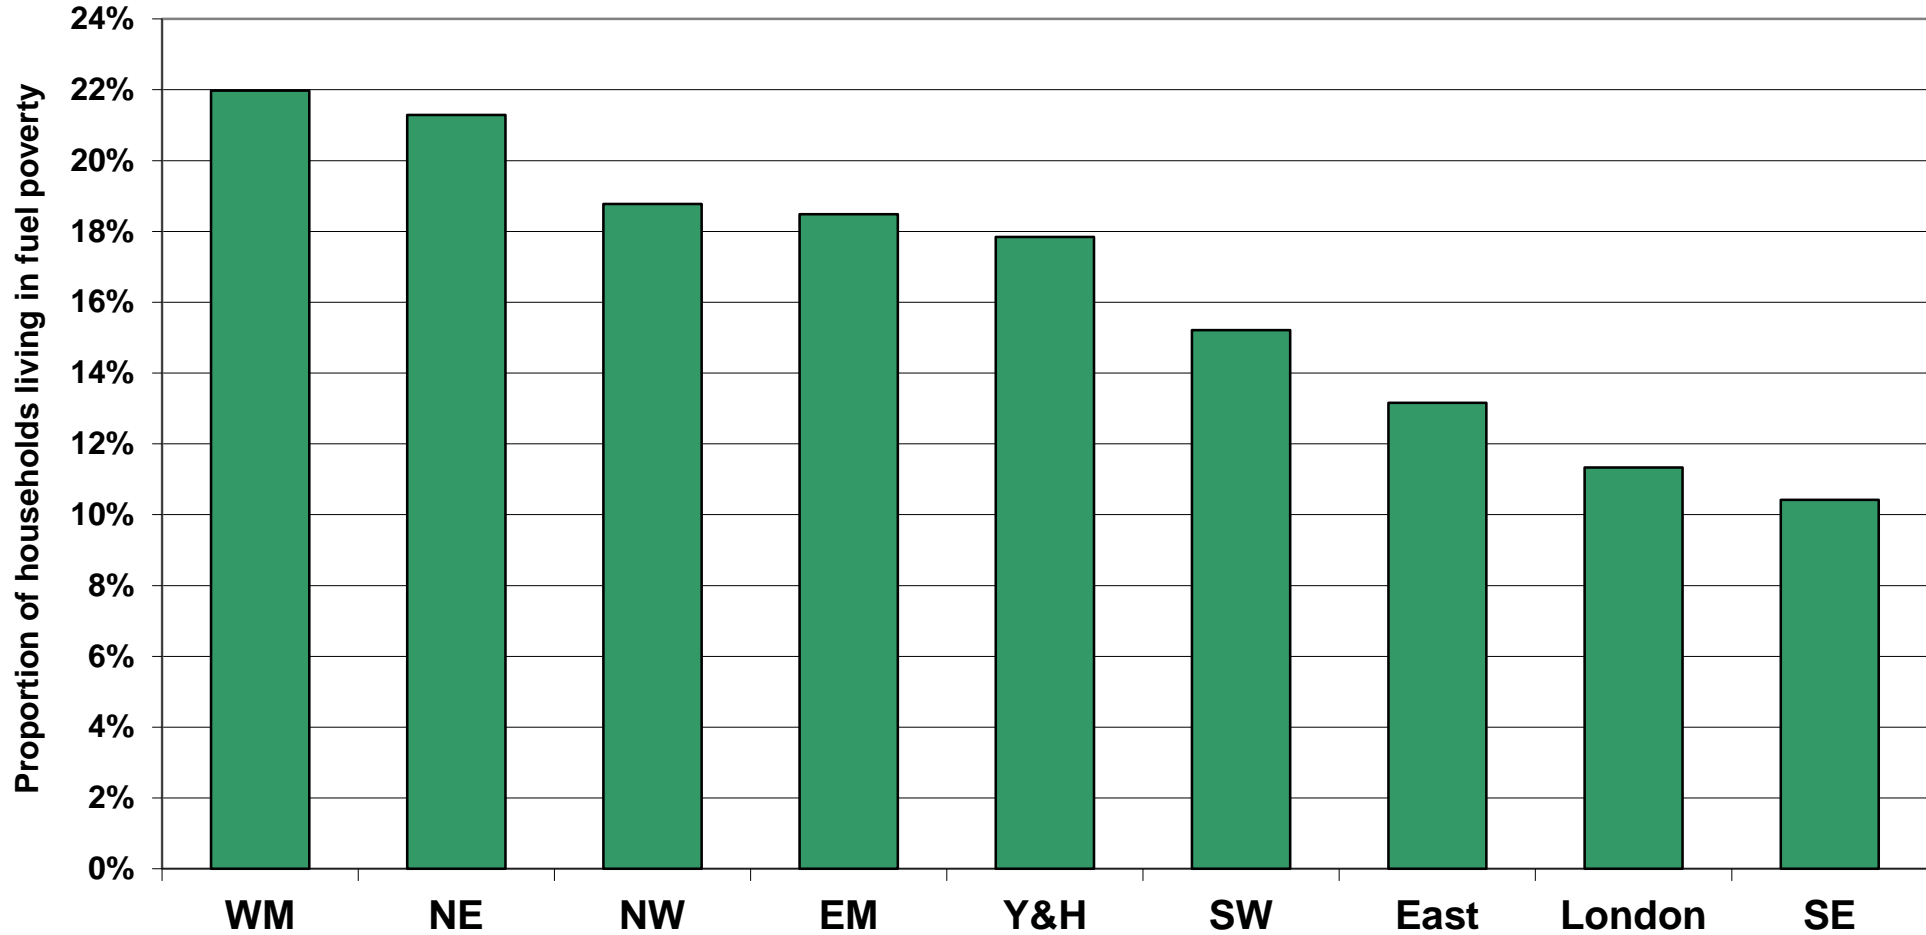

# Within England, fuel poverty is most prevalent in the West Midlands and North East

Source: English Housing Survey, DCLG; the data is the average for the three years to 2009; England; updated Jul 2011