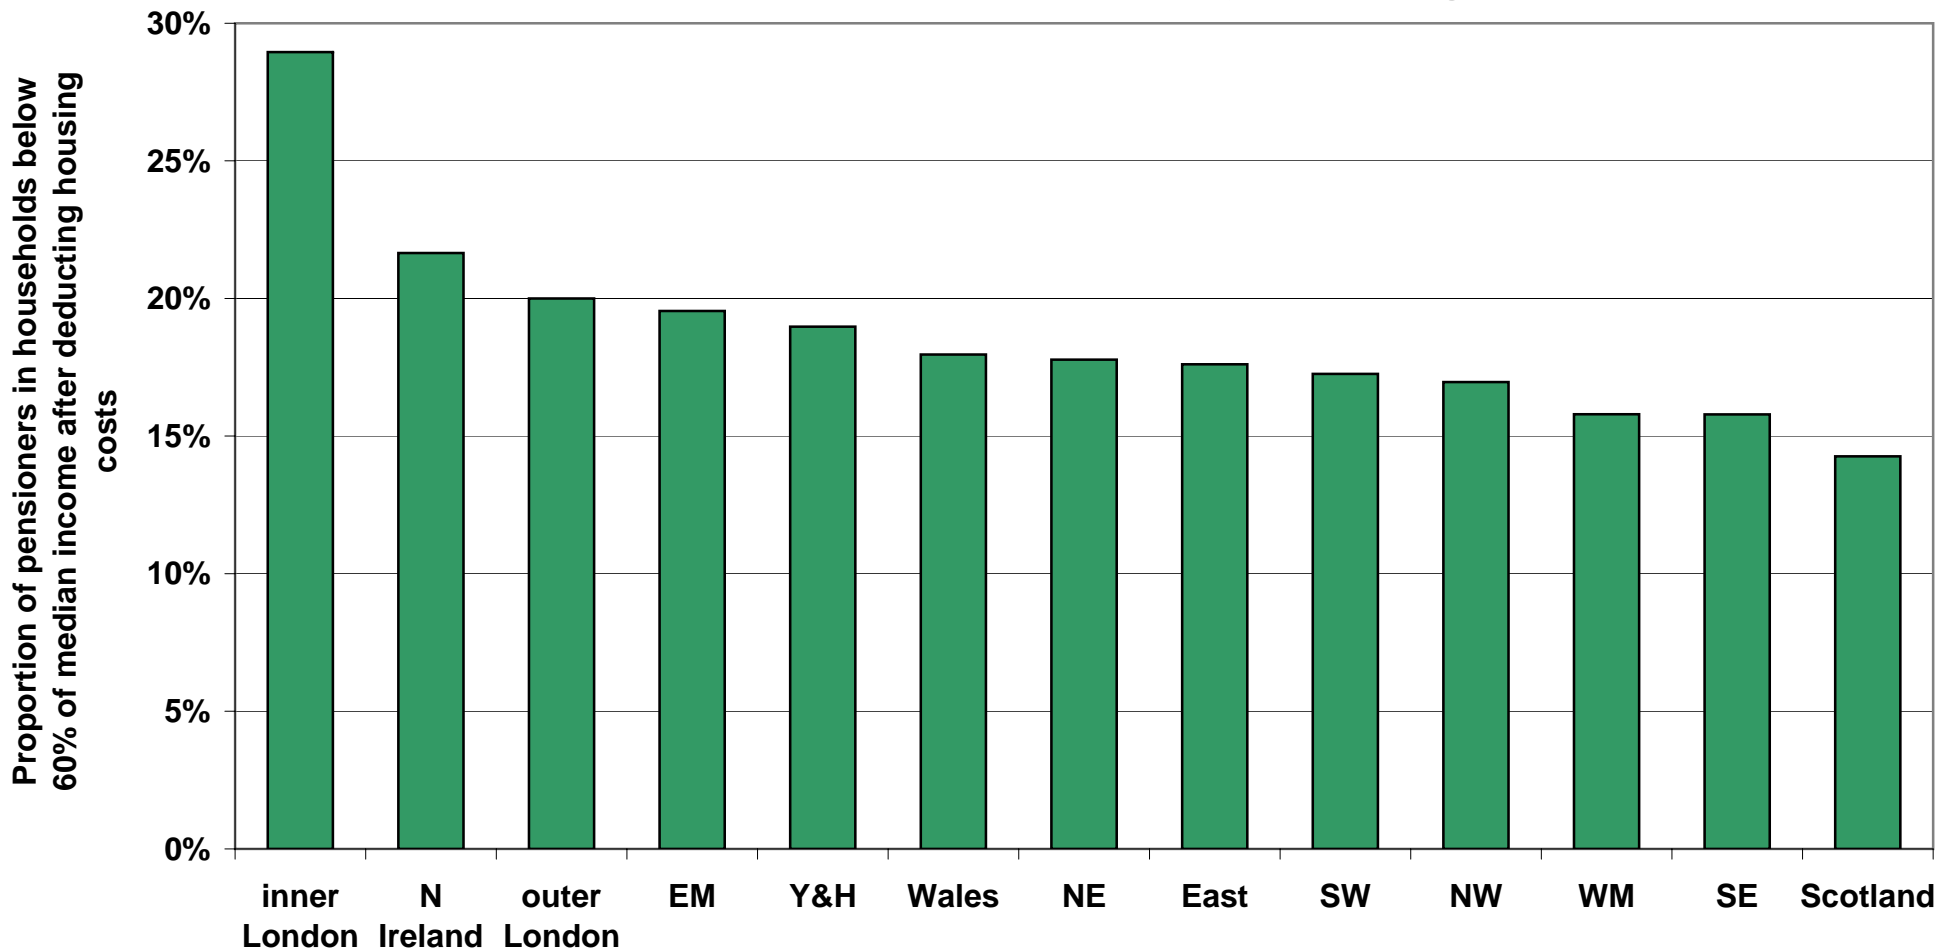

# Inner London has a much higher proportion of pensioners who are in low-income than any other region

Source: Households Below Average Income, DWP; the data is the average for 2006/07 to 2008/09; UK; updated Sep 2010