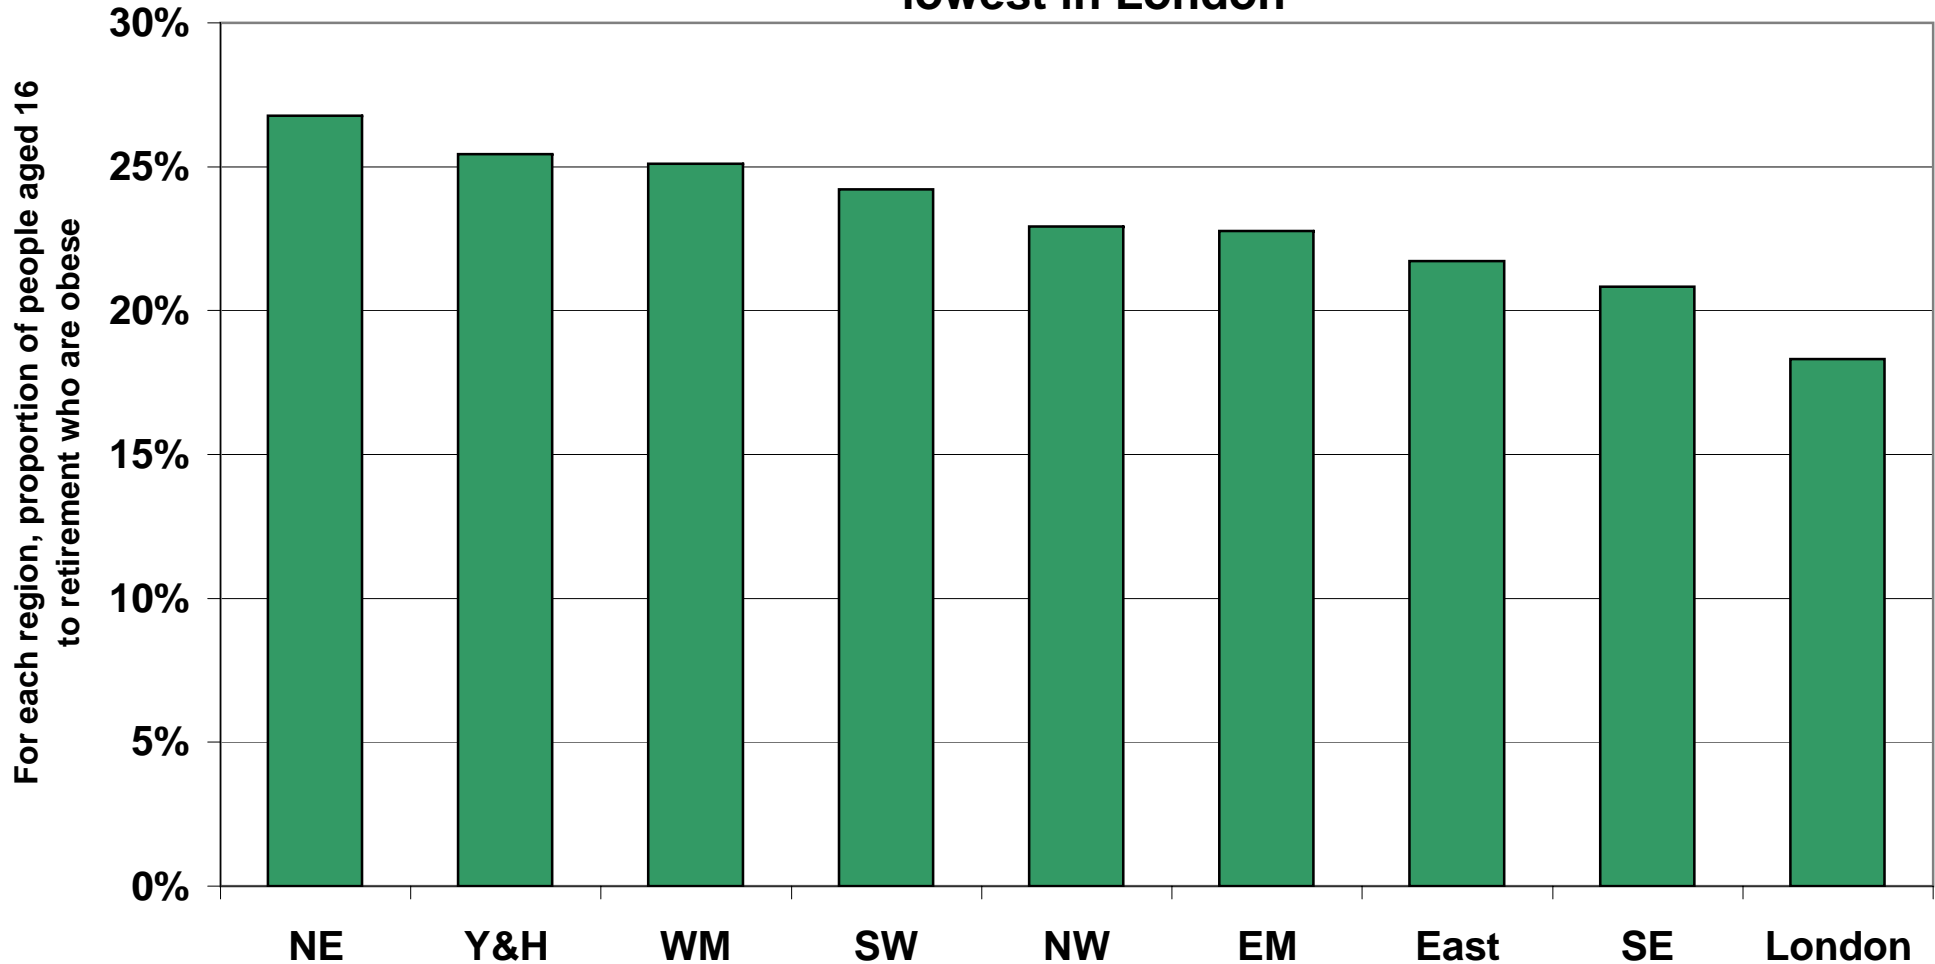

# In England, the proportion of working-age people who are obese is lowest in London

Source: Health Survey for England, DH; the data is the average for 2007 to 2009; England; updated Mar 2011