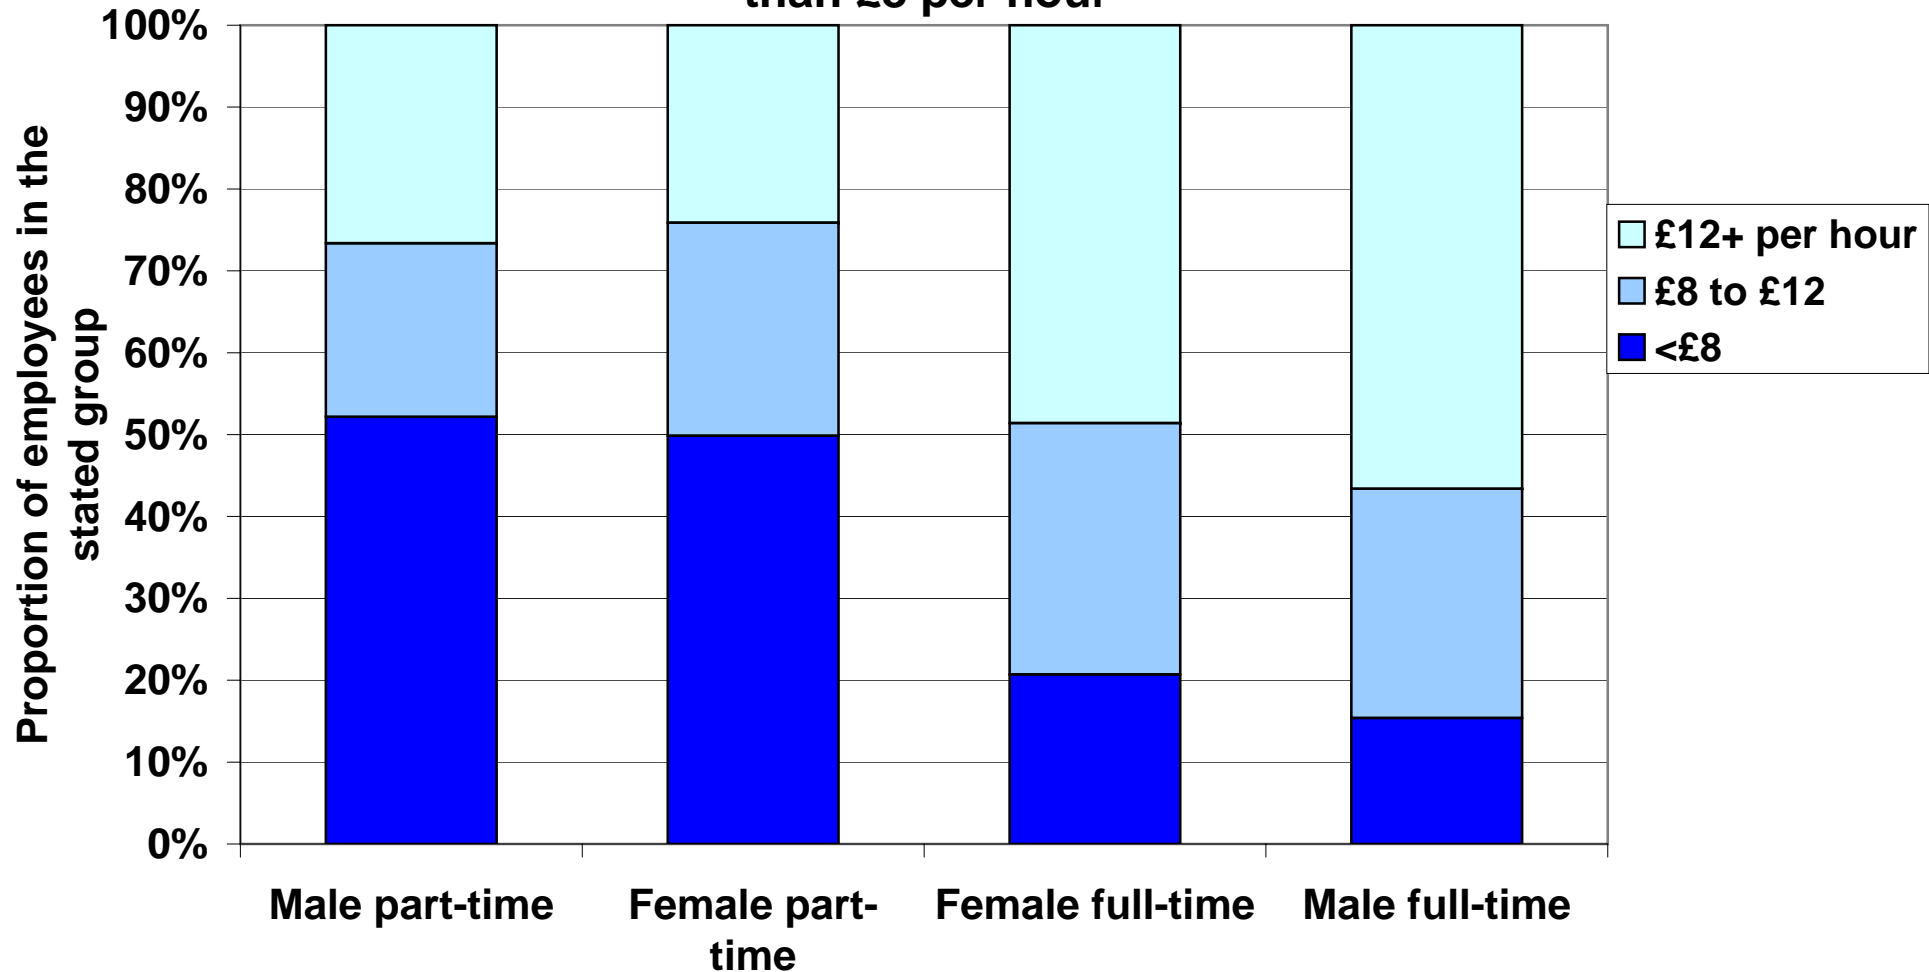

A half of all part-time workers - both men and women - are paid less than £8 per hour

Source: Annual Survey of Hours and Earnings 2010, ONS; UK; updated Dec 2010