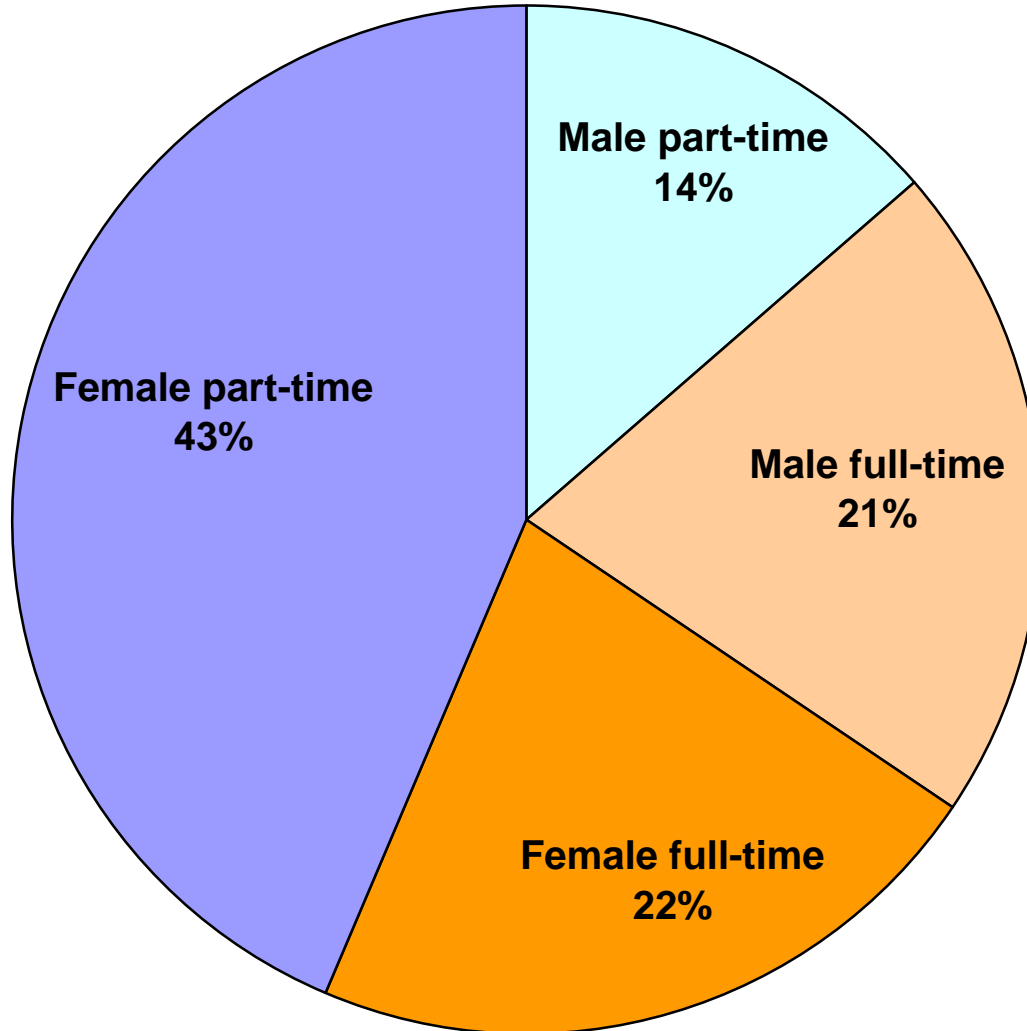

More than half of those paid less than £7 per hour are part-time workers, mainly women

Source: Annual Survey of Hours and Earnings 2009, ONS; UK; updated Nov 2009