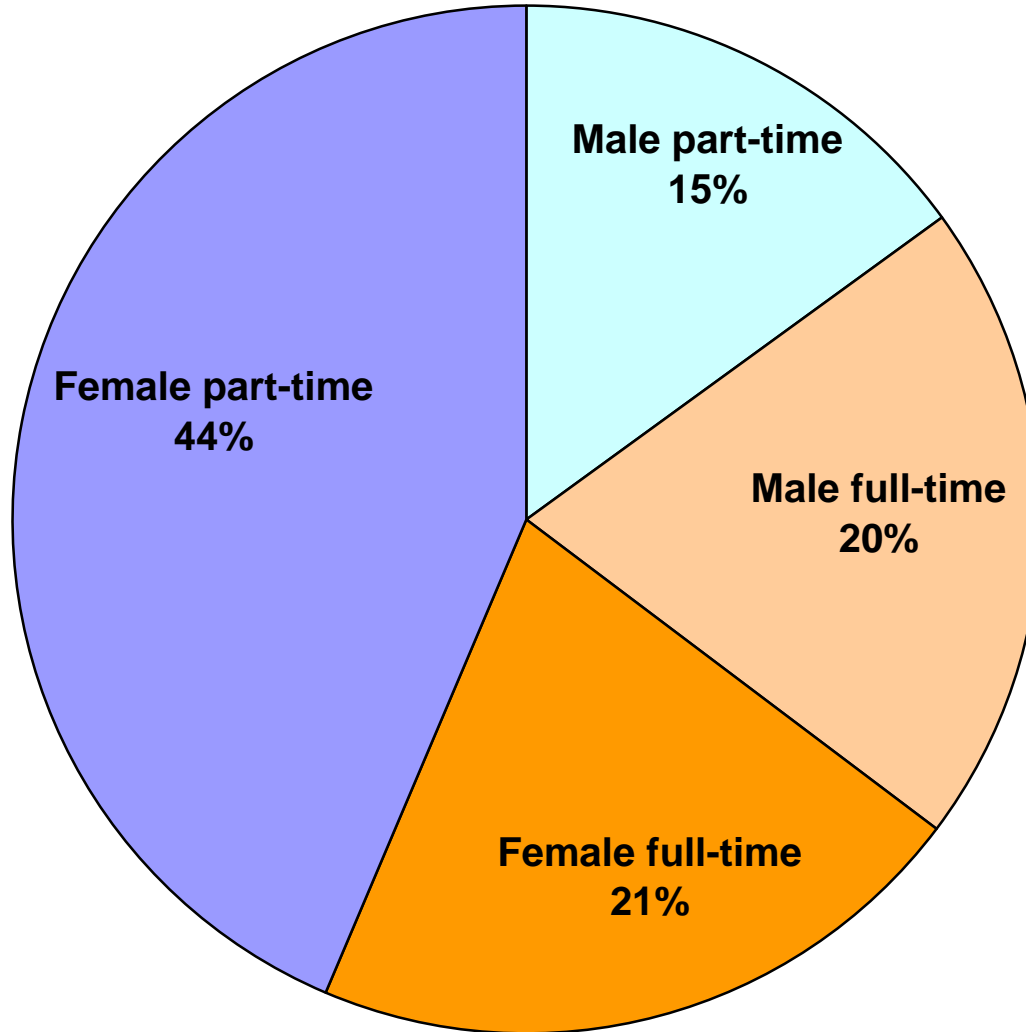

# More than half of those paid less than £7 per hour are part-time workers, mainly women

Source: Annual Survey of Hours and Earnings 2010, ONS; UK; updated Dec 2010