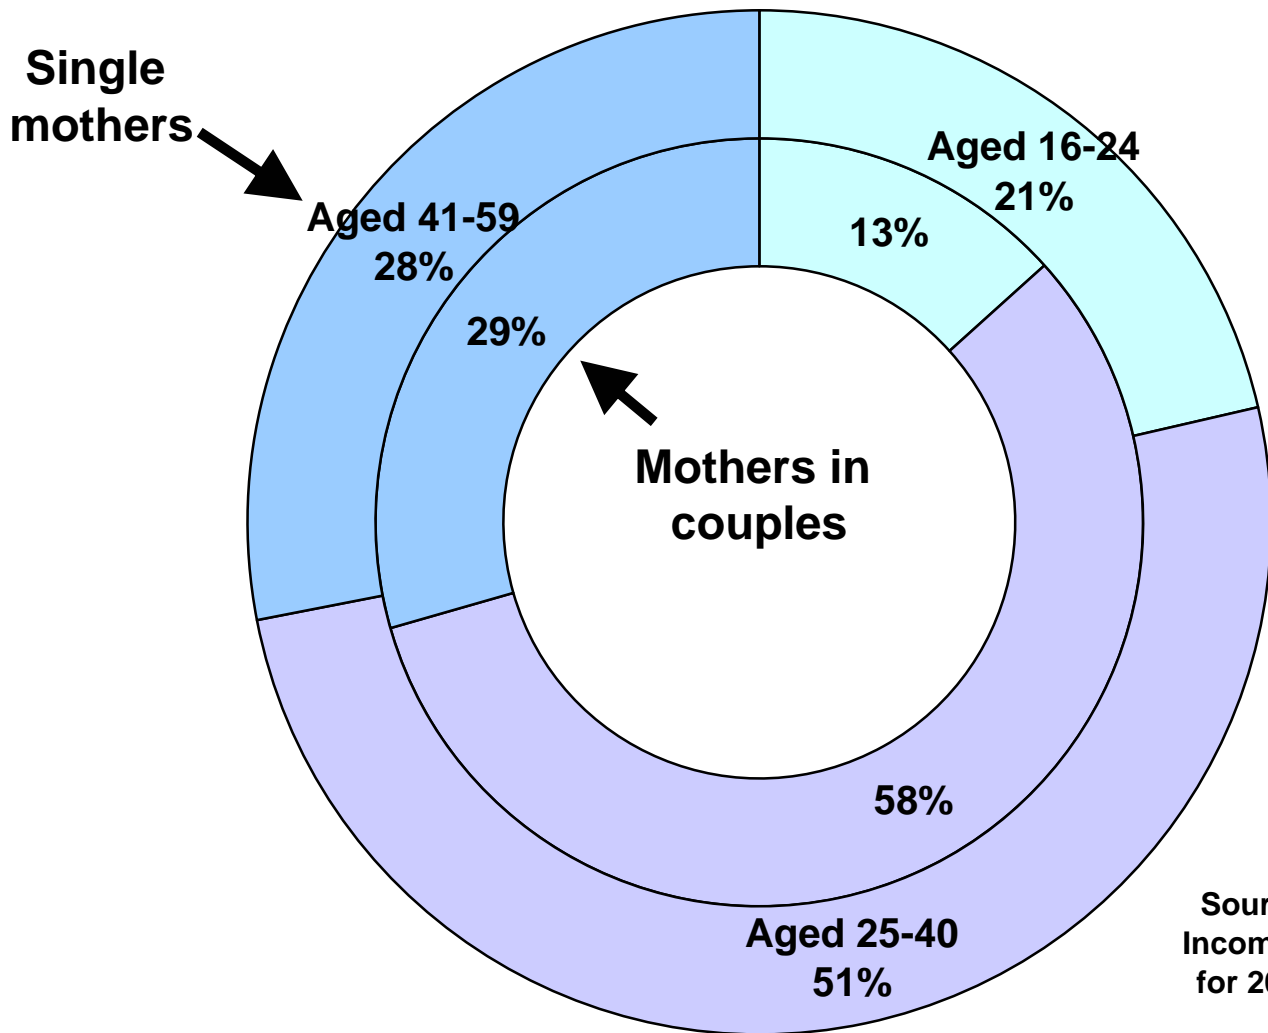

Four-fifths of lone parents in low-income households are aged 25 or older

Source: Household Below Average Income, DWP; the data is the average for 2006/07 to 2008/09; UK; updated Aug 2010