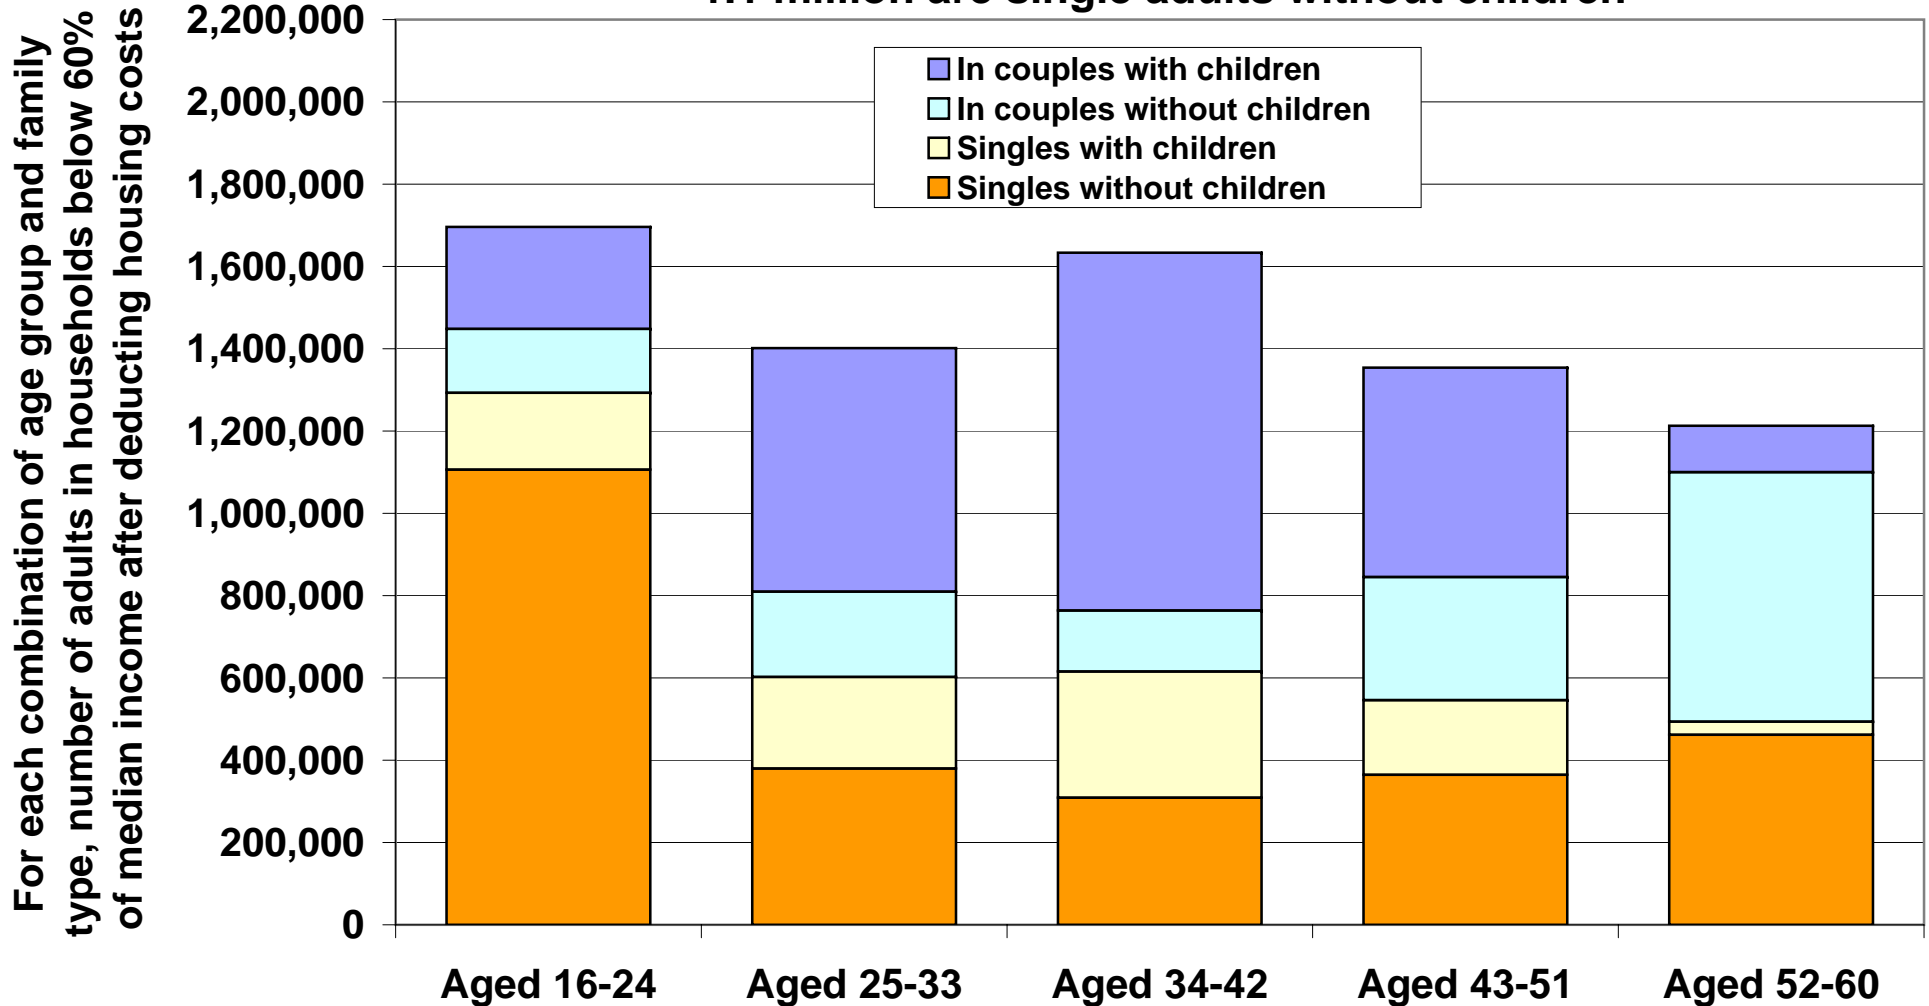

Of the 1.7 million adults aged 16 to 24 in low-income households, 1.1 million are single adults without children

Source: Household Below Average Income, DWP; the data is the average for 2006/07 to 2008/09; UK; updated Aug 2010