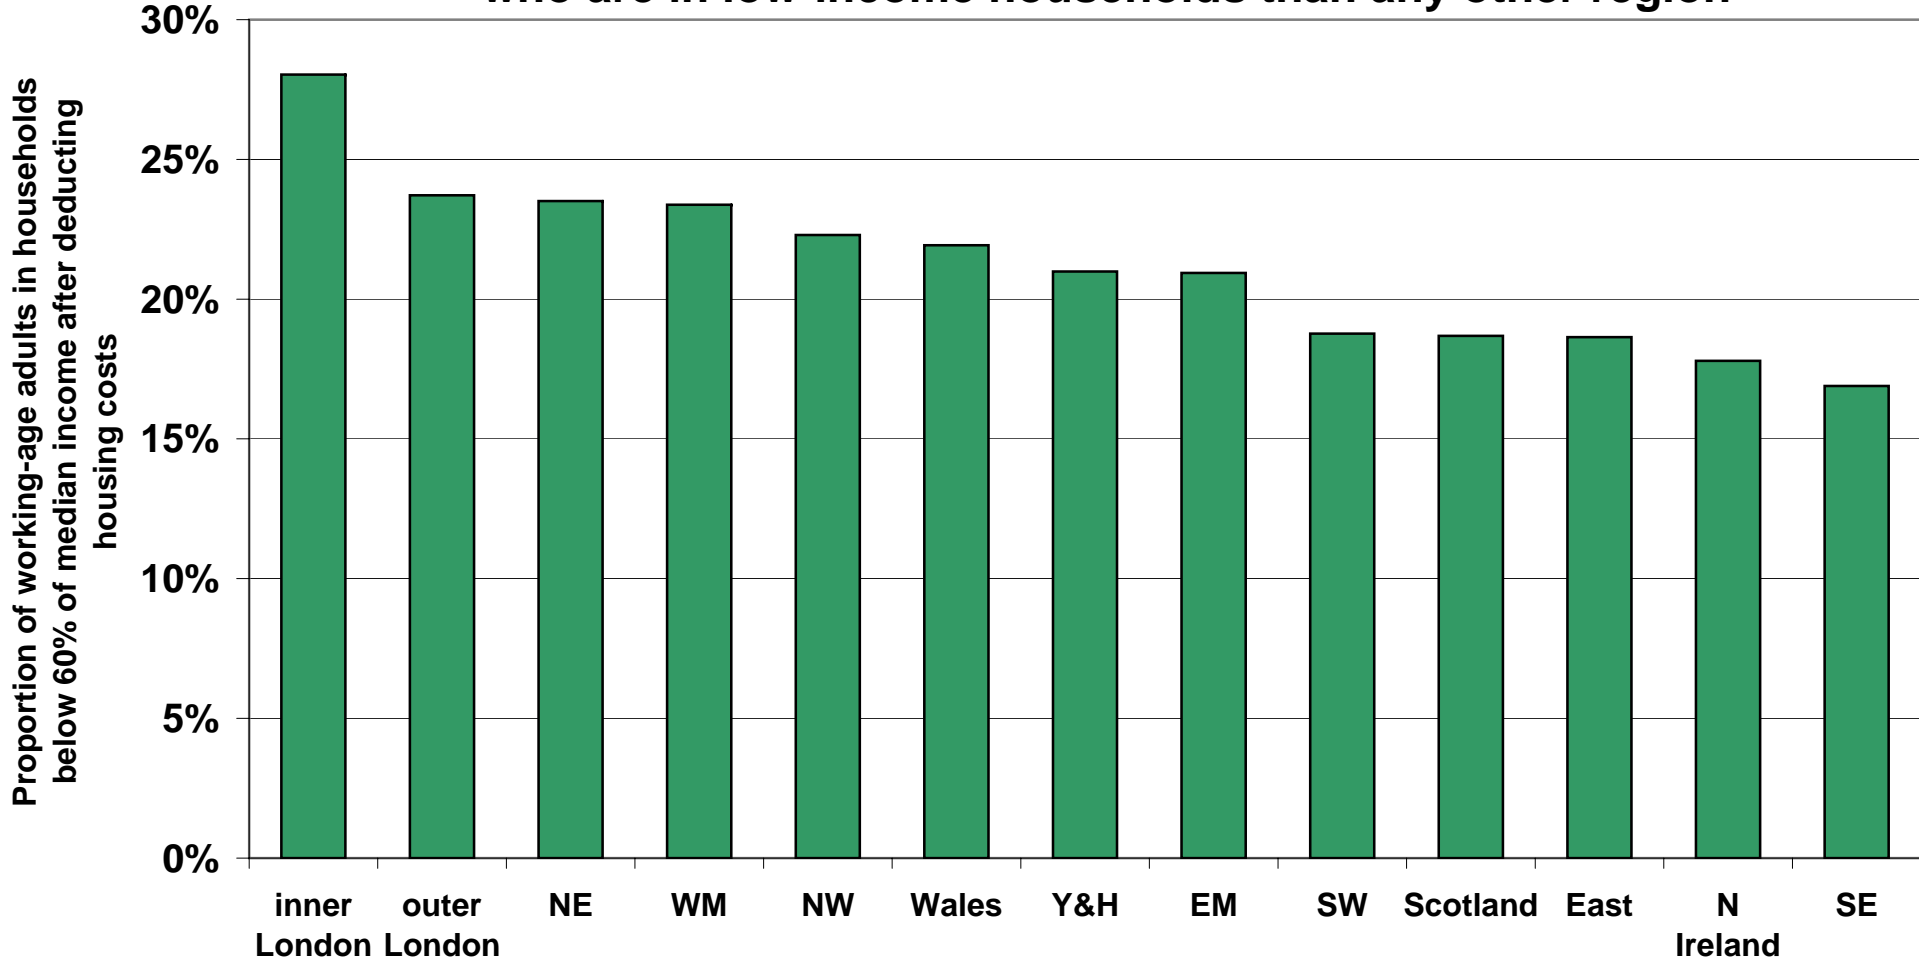

Inner London has a much higher proportion of working-age adults who are in low-income households than any other region

Source: Households Below Average Income, DWP; the data is the average for 2006/07 to 2008/09; UK; updated Sep 2010