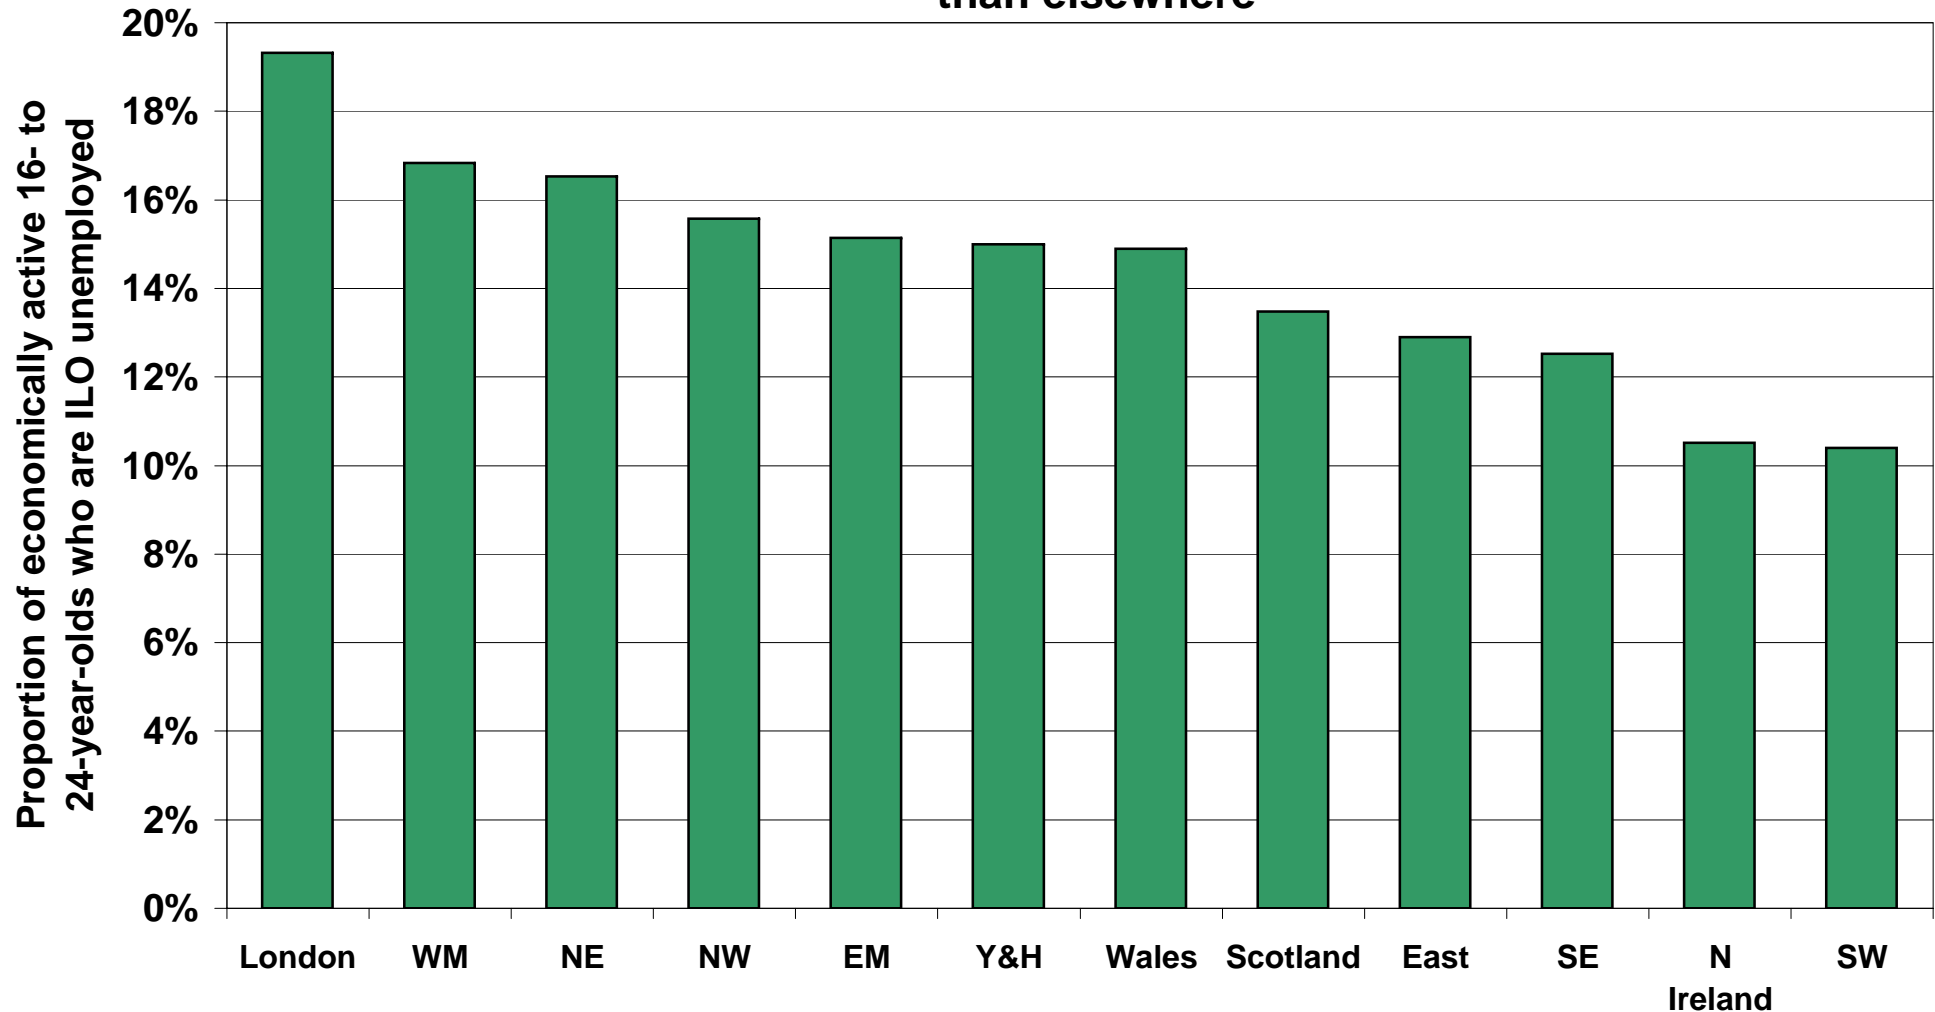

The unemployment rate for 16- to 24-year-olds is much higher in London than elsewhere

Source: Labour Force Survey, ONS; the data is the average for 2006 to 2008; UK; updated Mar 2009