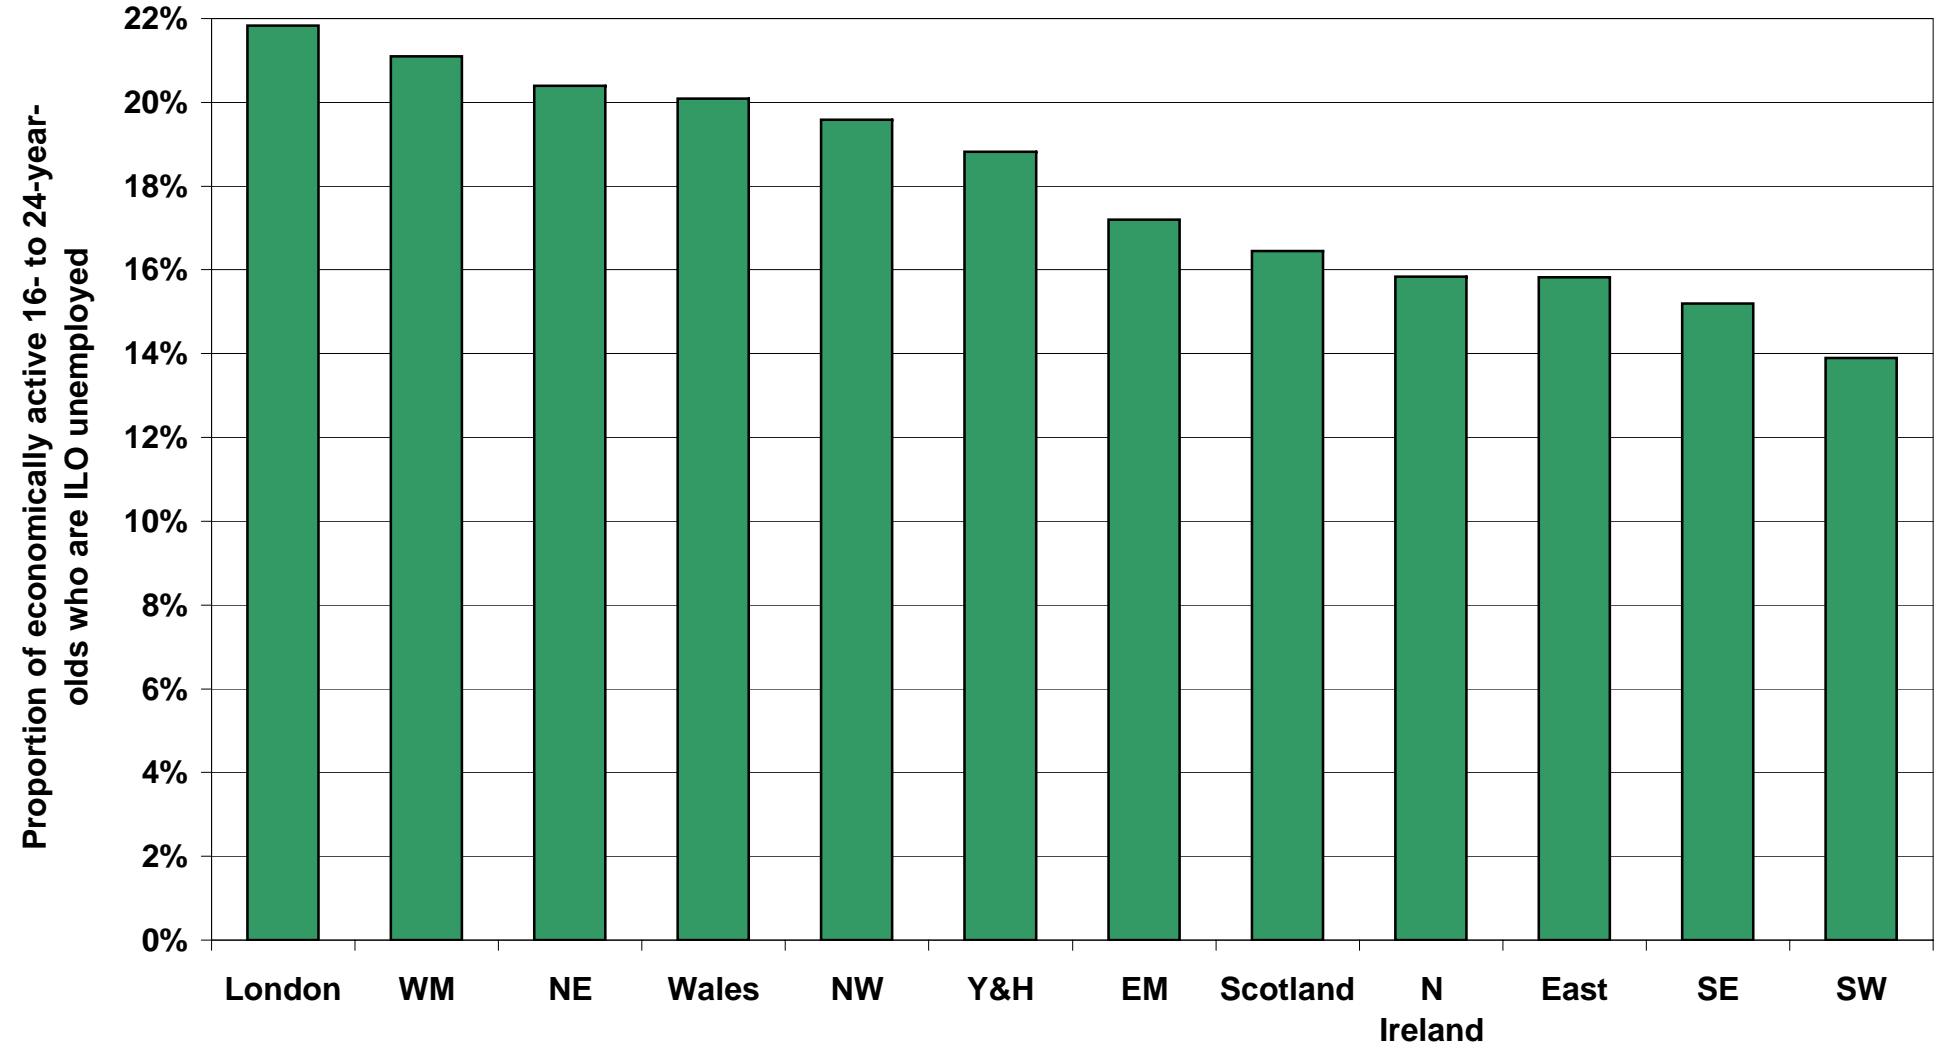

The unemployment rate for 16- to 24-year-olds is highest in London

Source: Labour Force Survey, ONS; the data is the average for 2008 to 2010; UK; updated Mar 2011