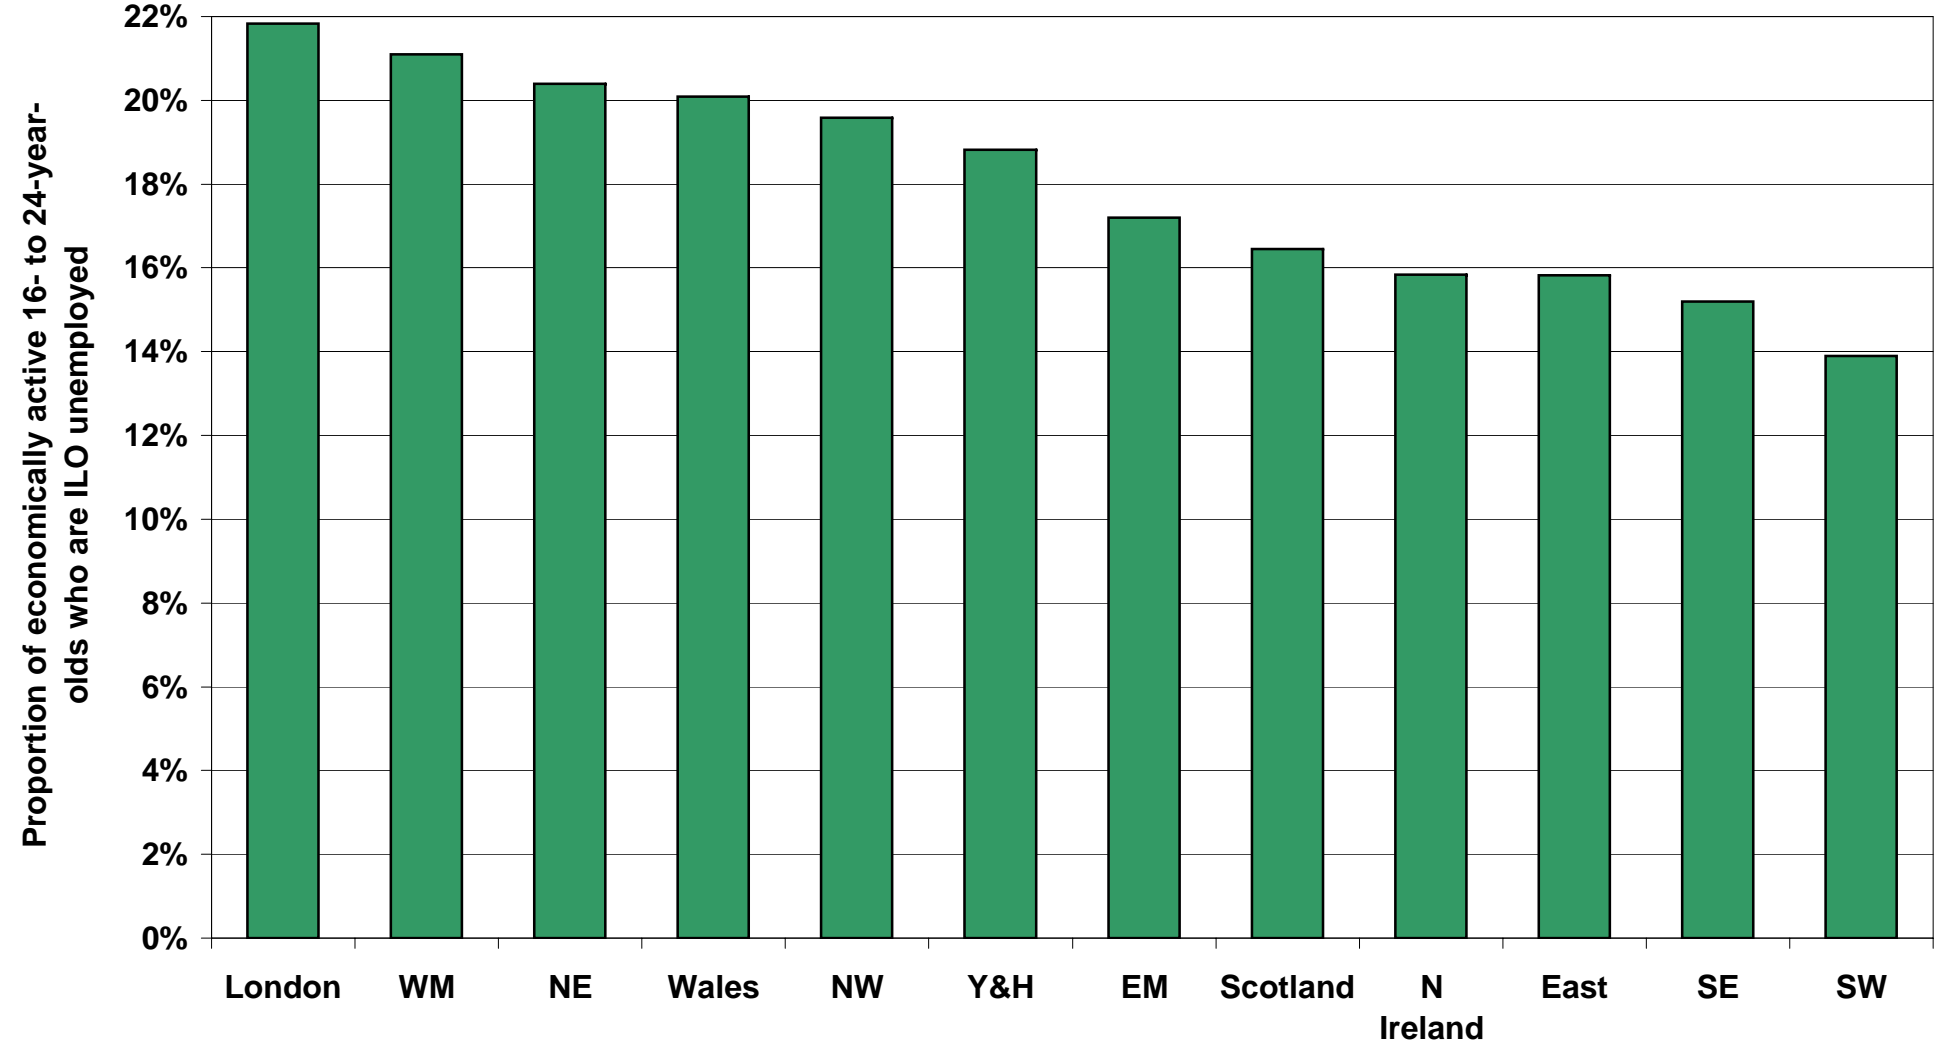

The unemployment rate for 16- to 24-year-olds is highest in London

Source: Labour Force Survey, ONS; the data is the average for 2008 to 2010; UK; updated Mar 2011