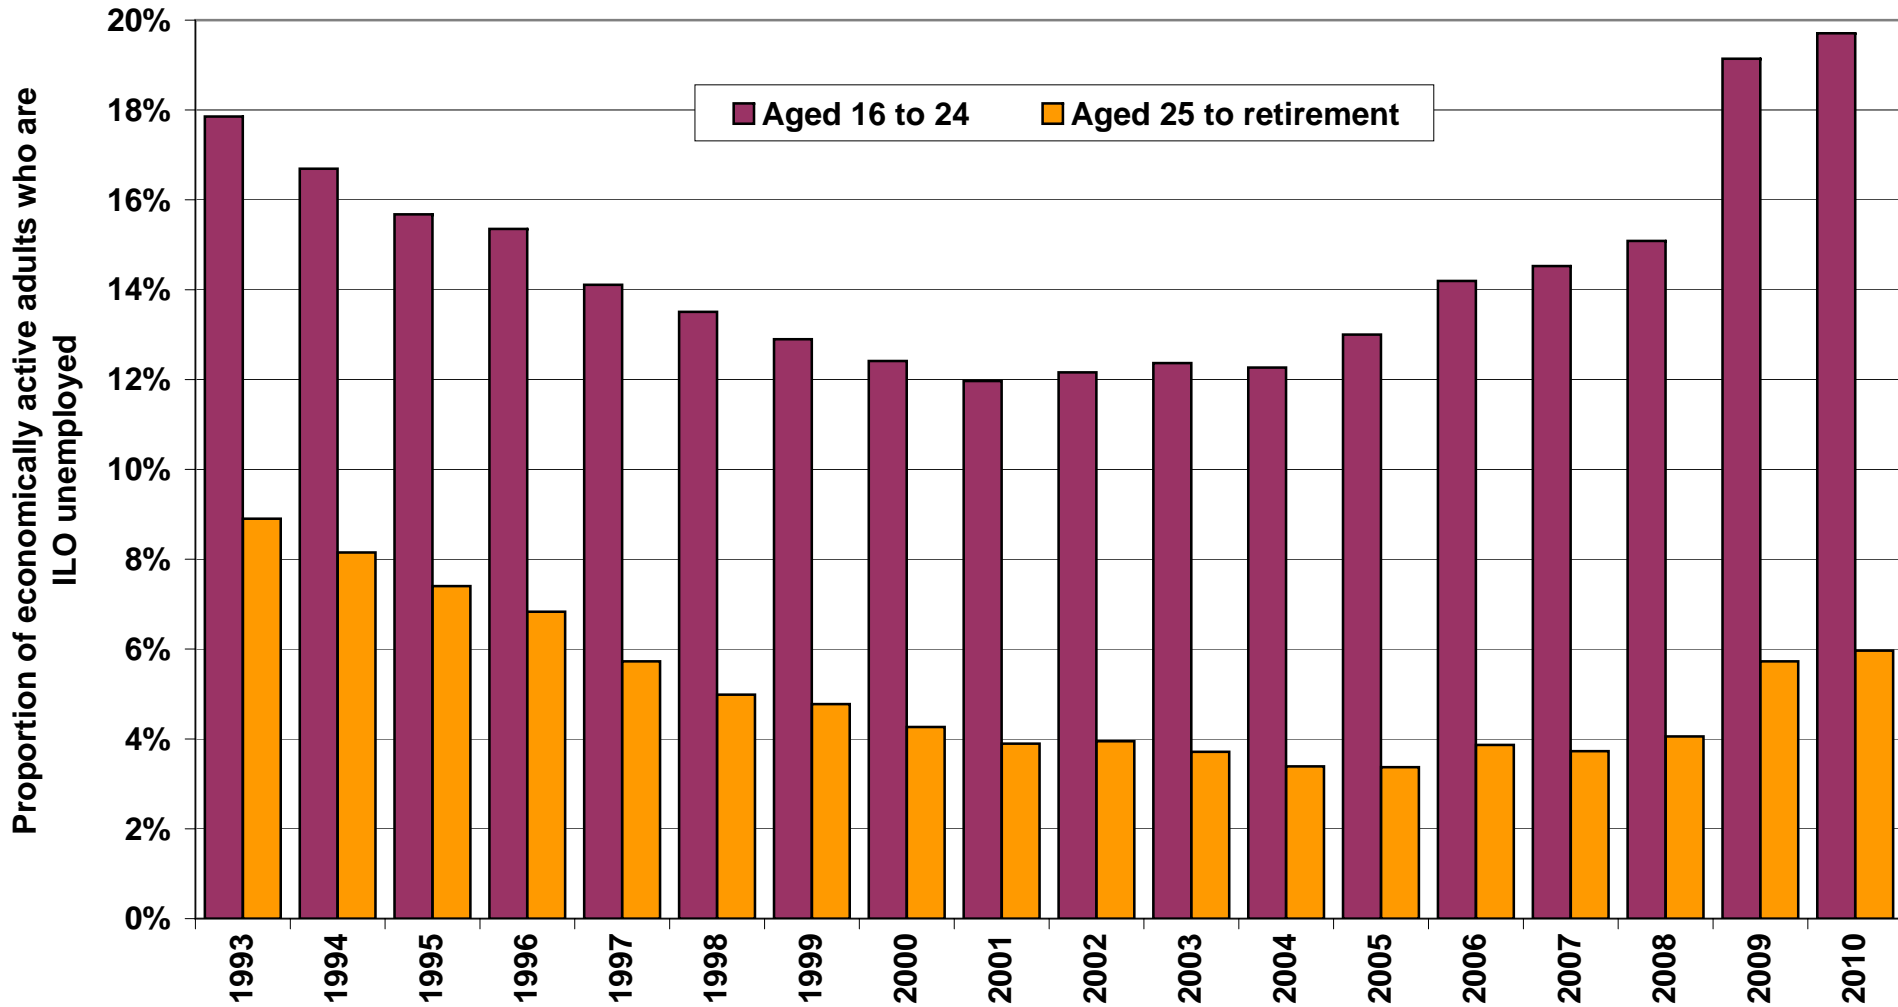

**At 20%, the unemployment rate for 16- to 24-year-olds has been rising since 2004. It is more than three times the rate for older workers.**

Source: Labour Force Survey, ONS; UK; updated Mar 2011