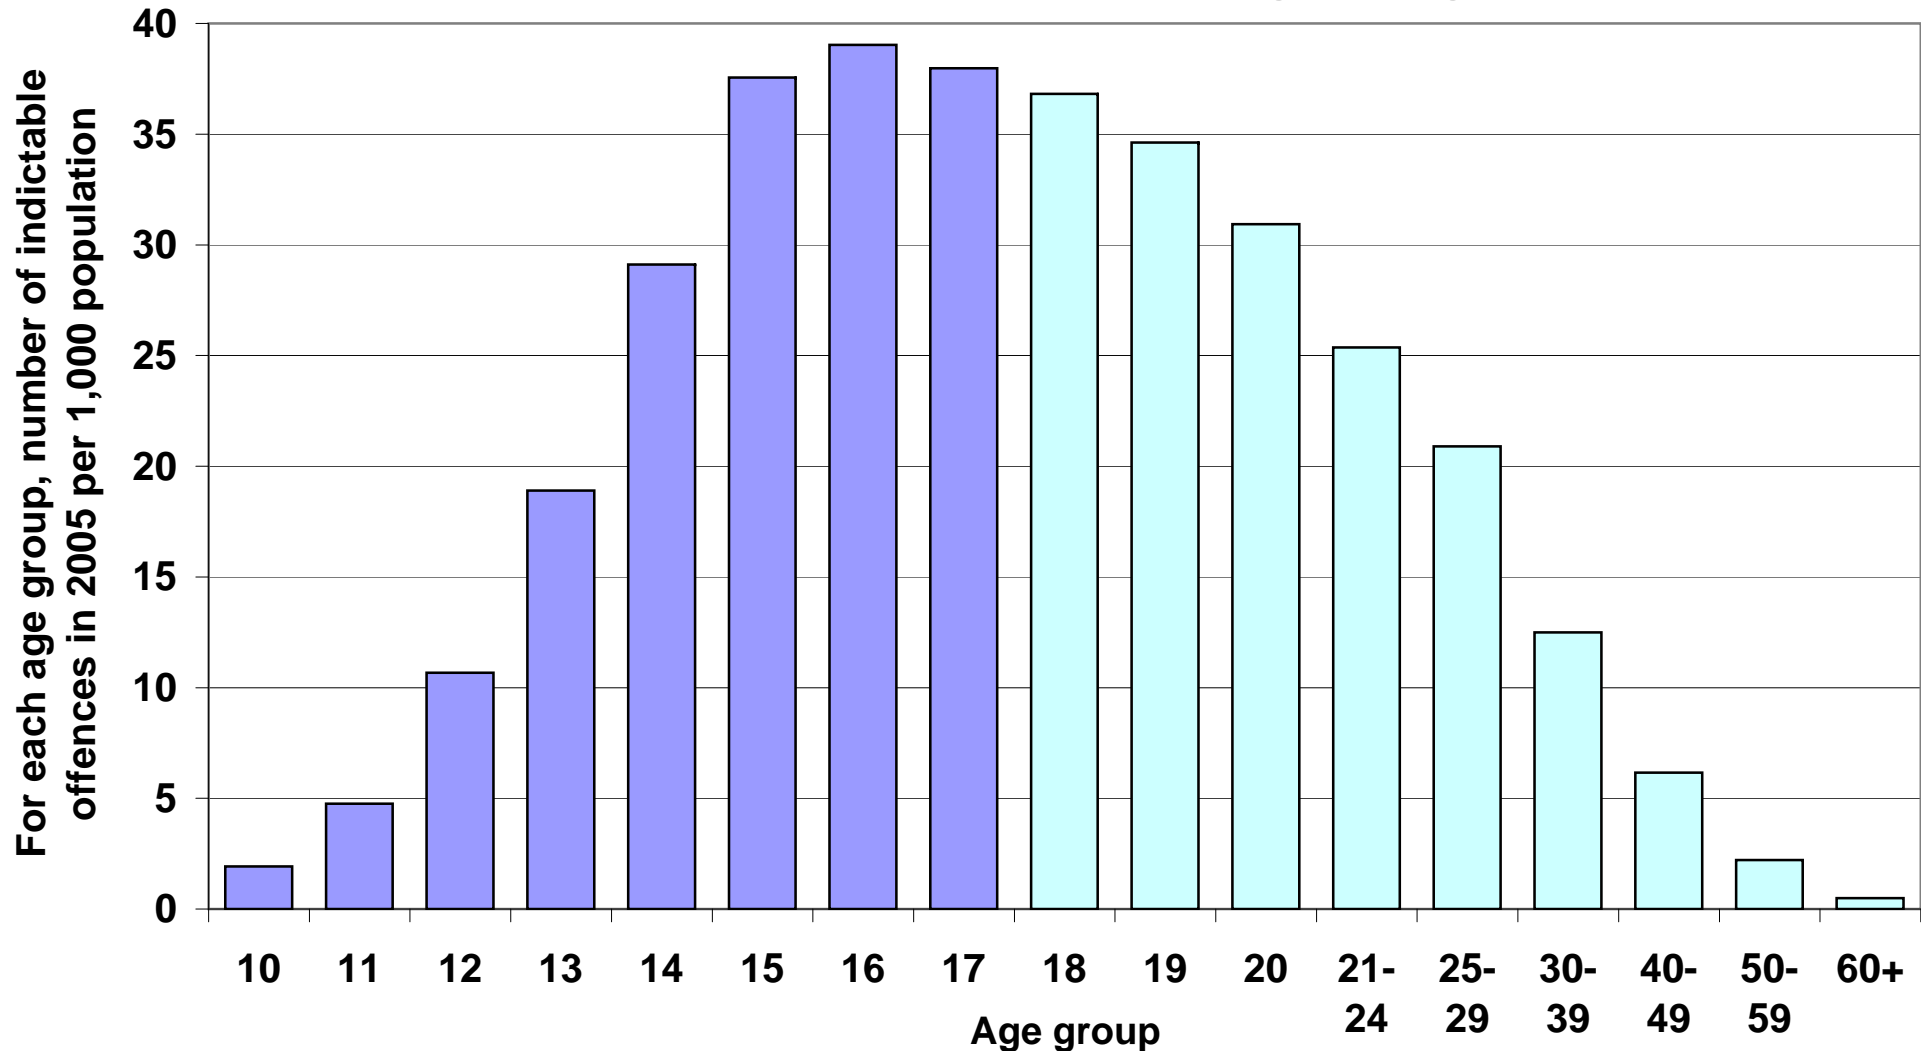

The peak rate for for offending is at age 16

Source: Criminal Statistics, Ministry of Justice; the data is for 2006; England & Wales; updated Nov 2007