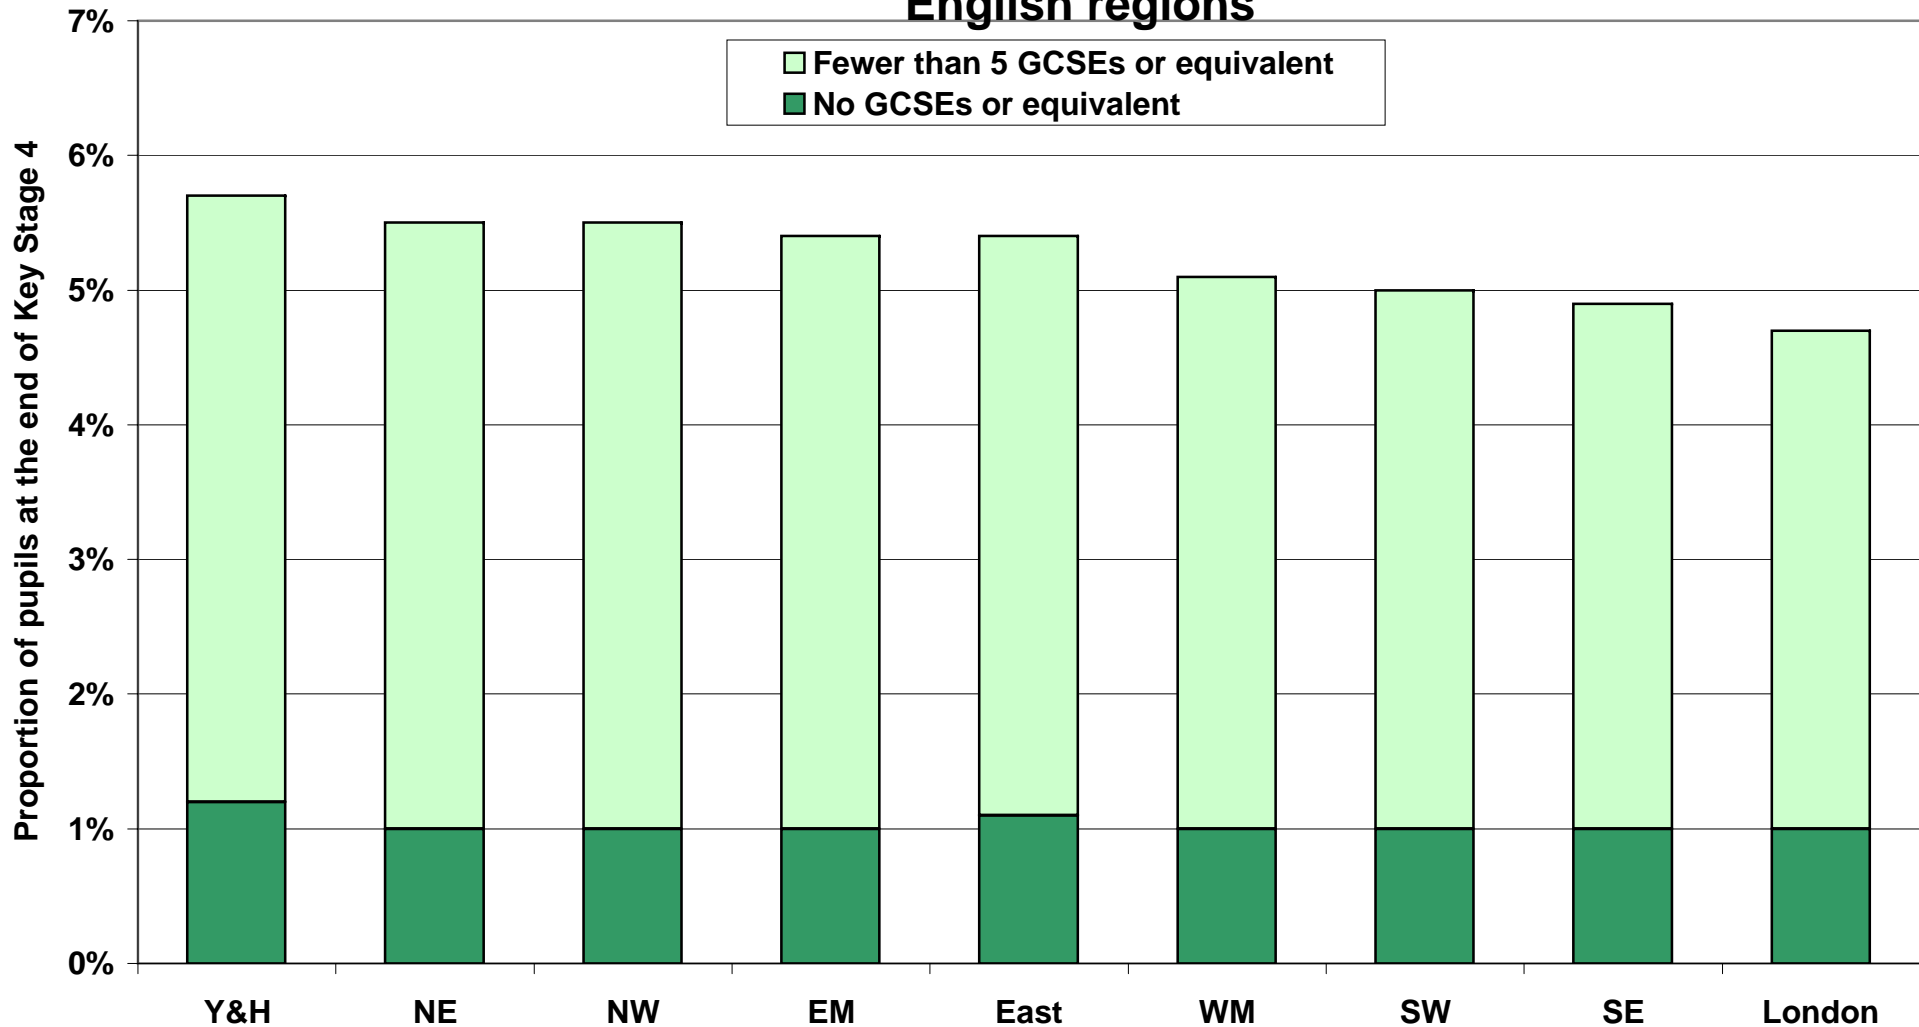

# The proportion of 16-year-olds with few GCSEs is similar in all of the English regions

Source: Statistical Releases from DfE; 2009/10 data; updated Jan 2011