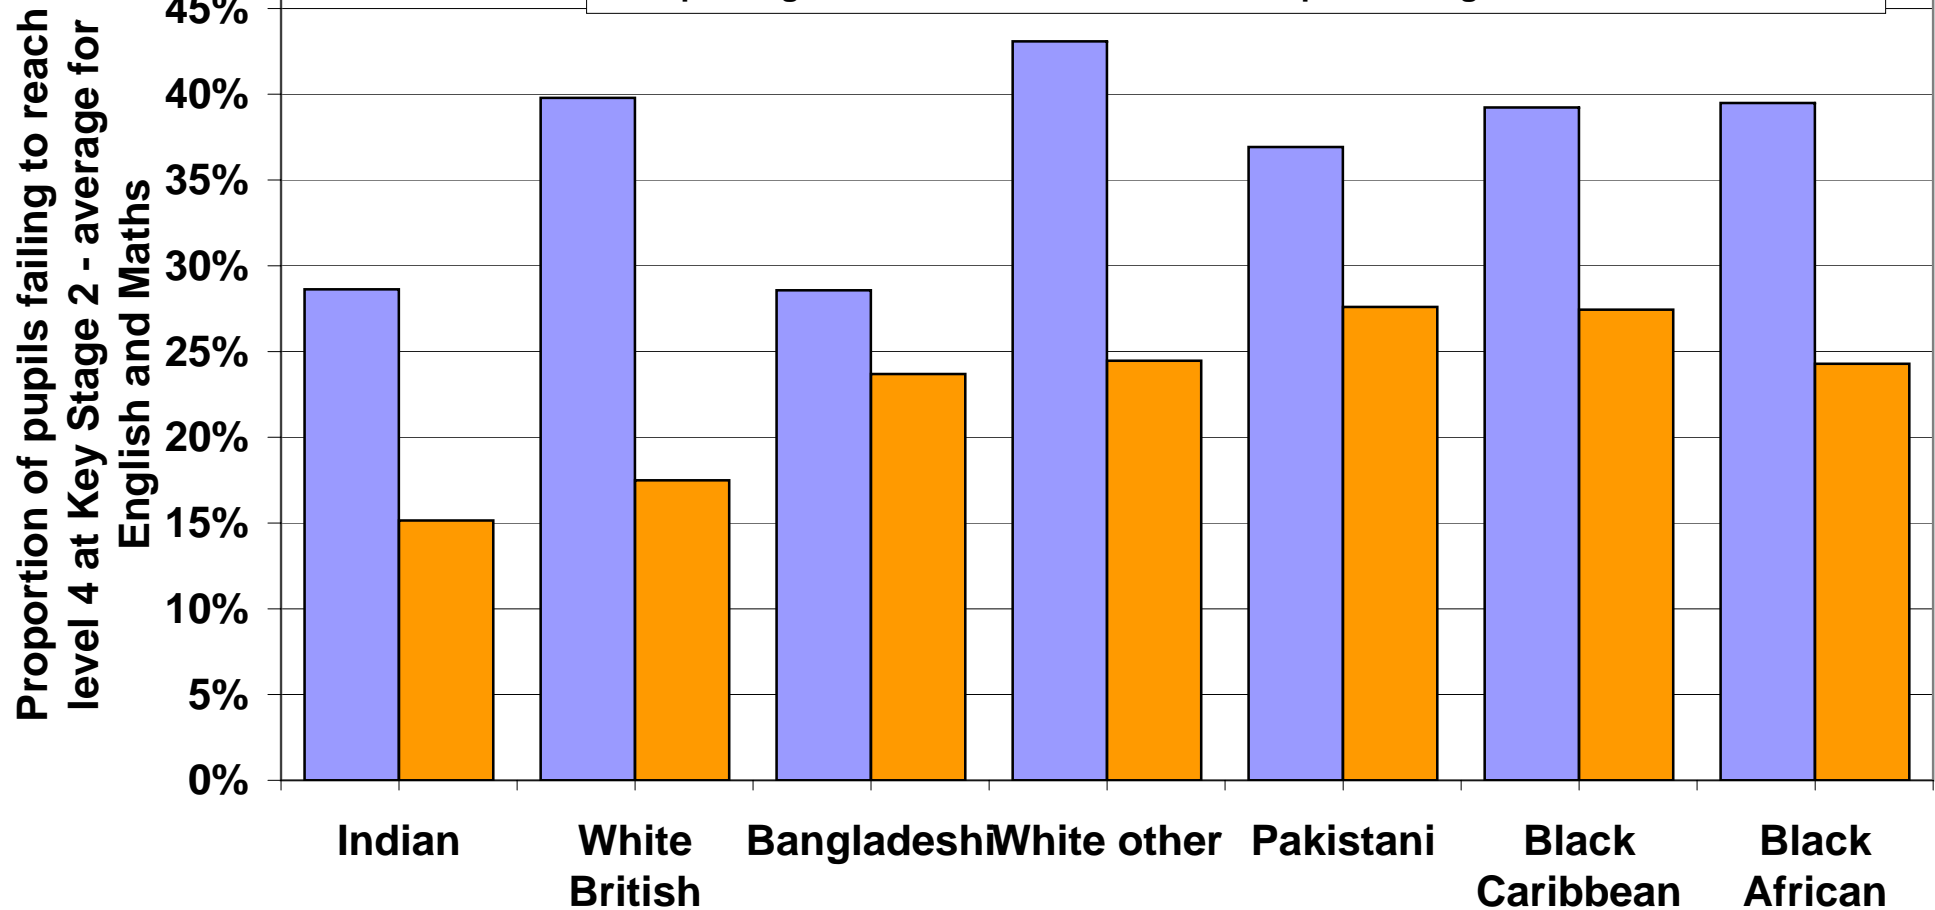

## Differences in achievement between 11-year old pupils by eligibility for school meals are greatest amongst white pupils

Source: National Pupil Database, DCSF; the data is for 2007; England; updated Jan 2008