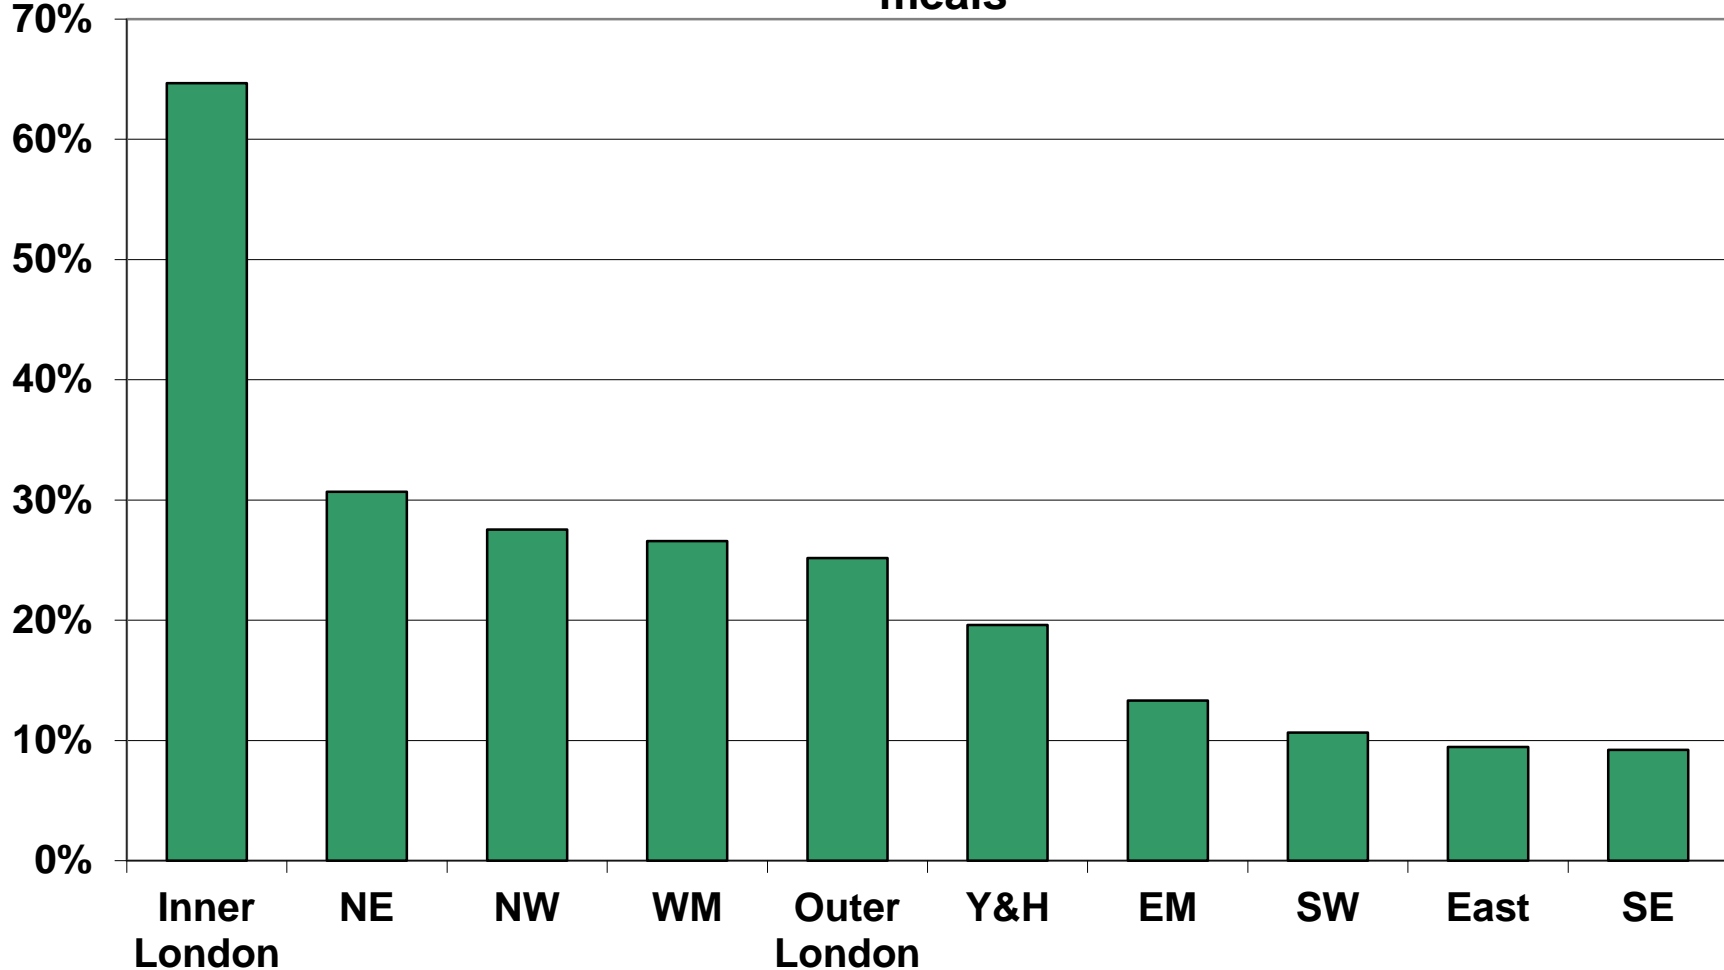

Two-thirds of all local education primary and nursery schools in inner London have a high proportion of their children eligible for free school meals

Proportion of local education authority primary and nursery schools in the region who are in the fifth of schools with the highest concentrations of children eligible for free school meals

Source: DfE Statistics; the data is for 2011; England; updated Aug 2011