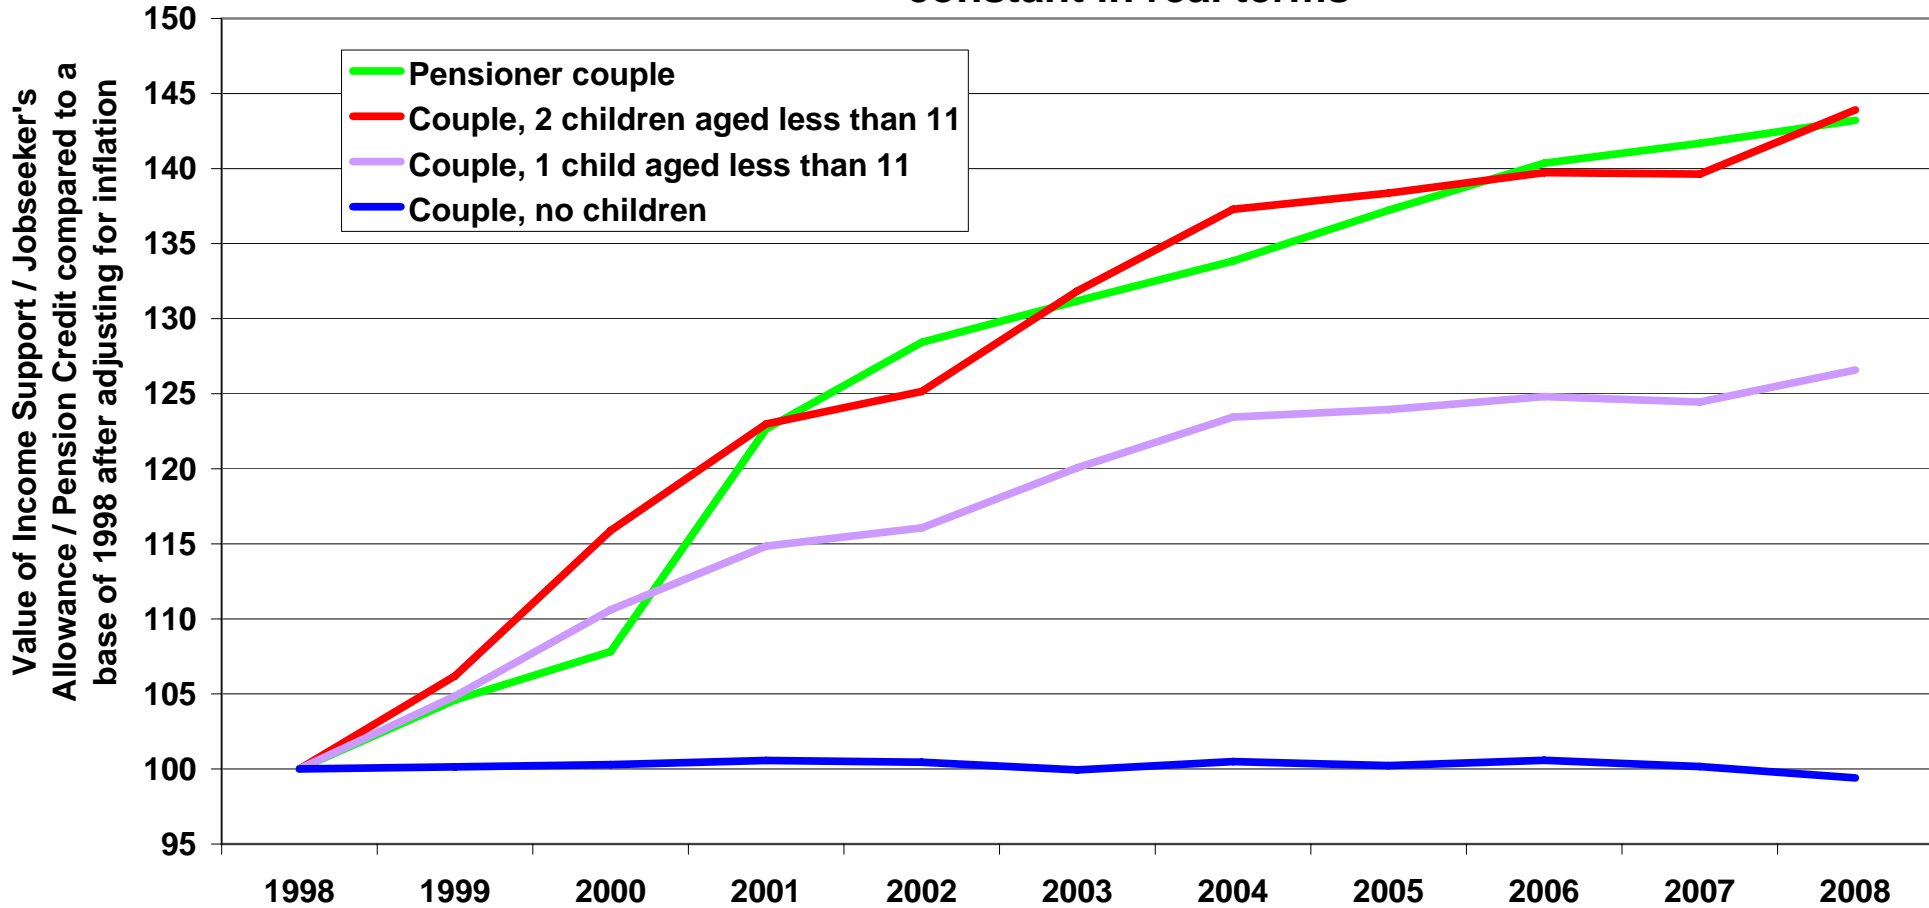

While the level of Income Support / Jobseeker's Allowance for both families with children and pensioners has gone up much faster than inflation over the last decade that for working-age adults without children has remained constant in real terms

Source: Benefit levels from DWP and price inflation indices from ONS; UK; updated May 2008