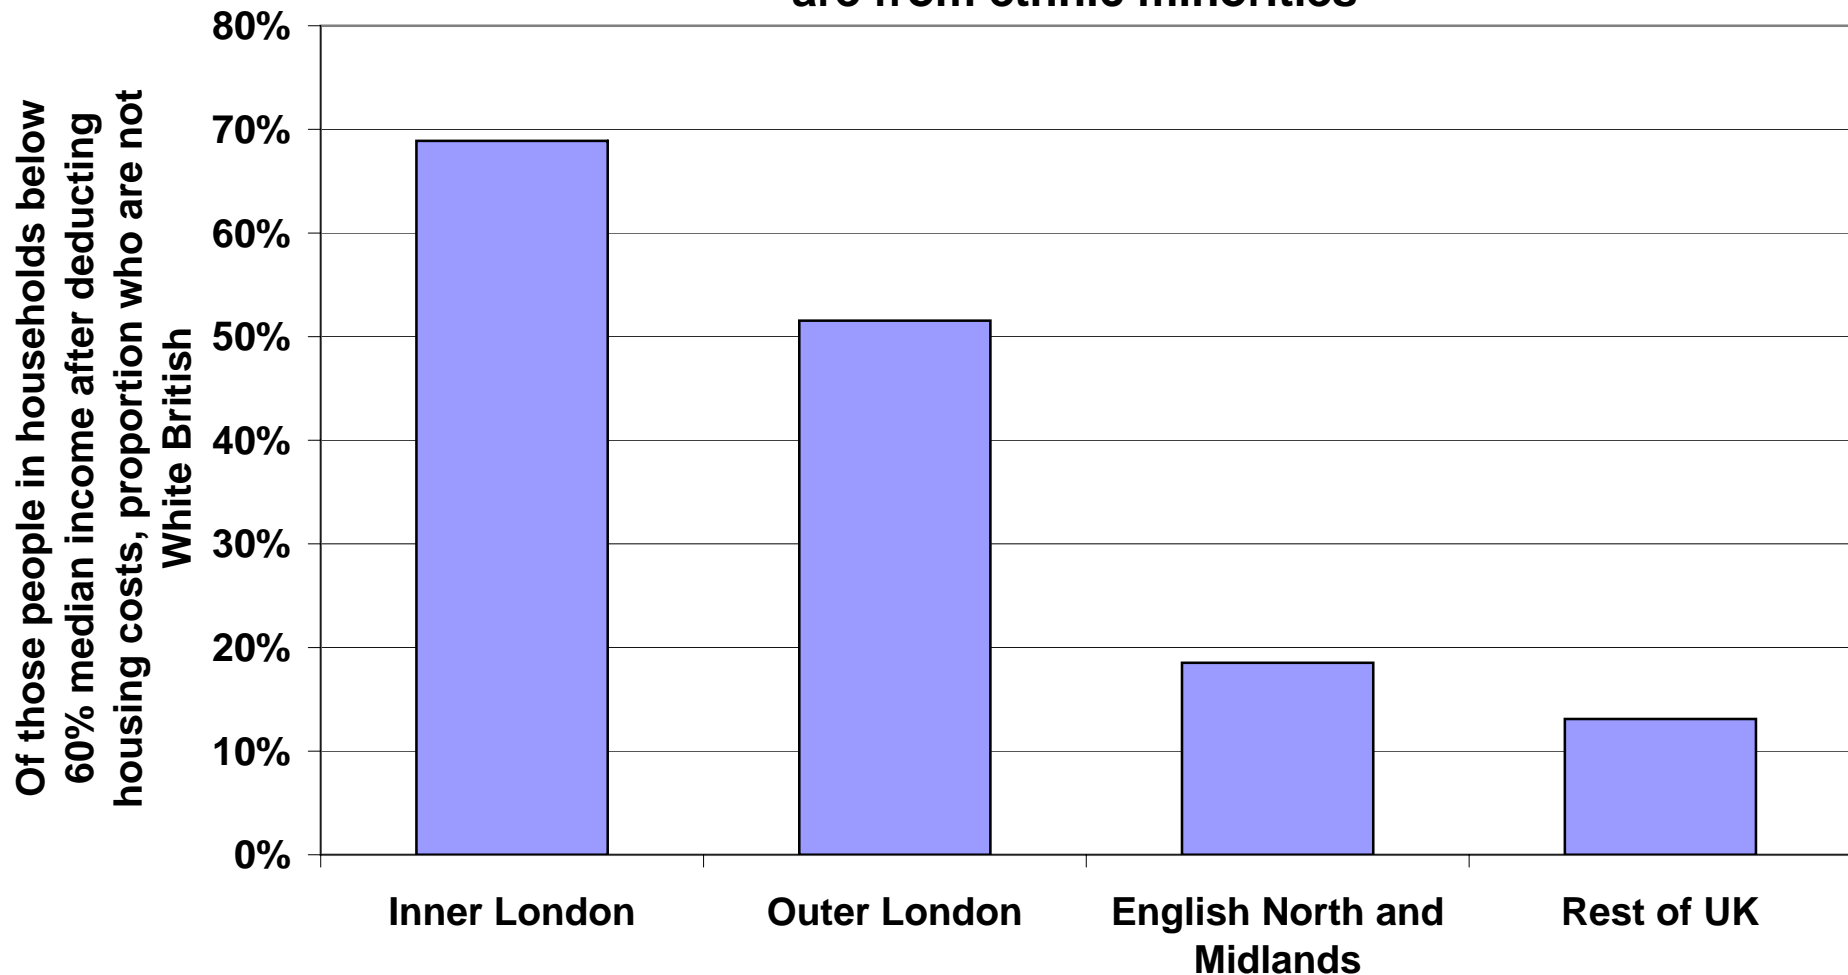

More than half of people living in low-income households in London are from ethnic minorities

Source: Households Below Average Income, DWP; the data is the average for the years 2006/07 to 2008/09; UK; updated Sep 2010