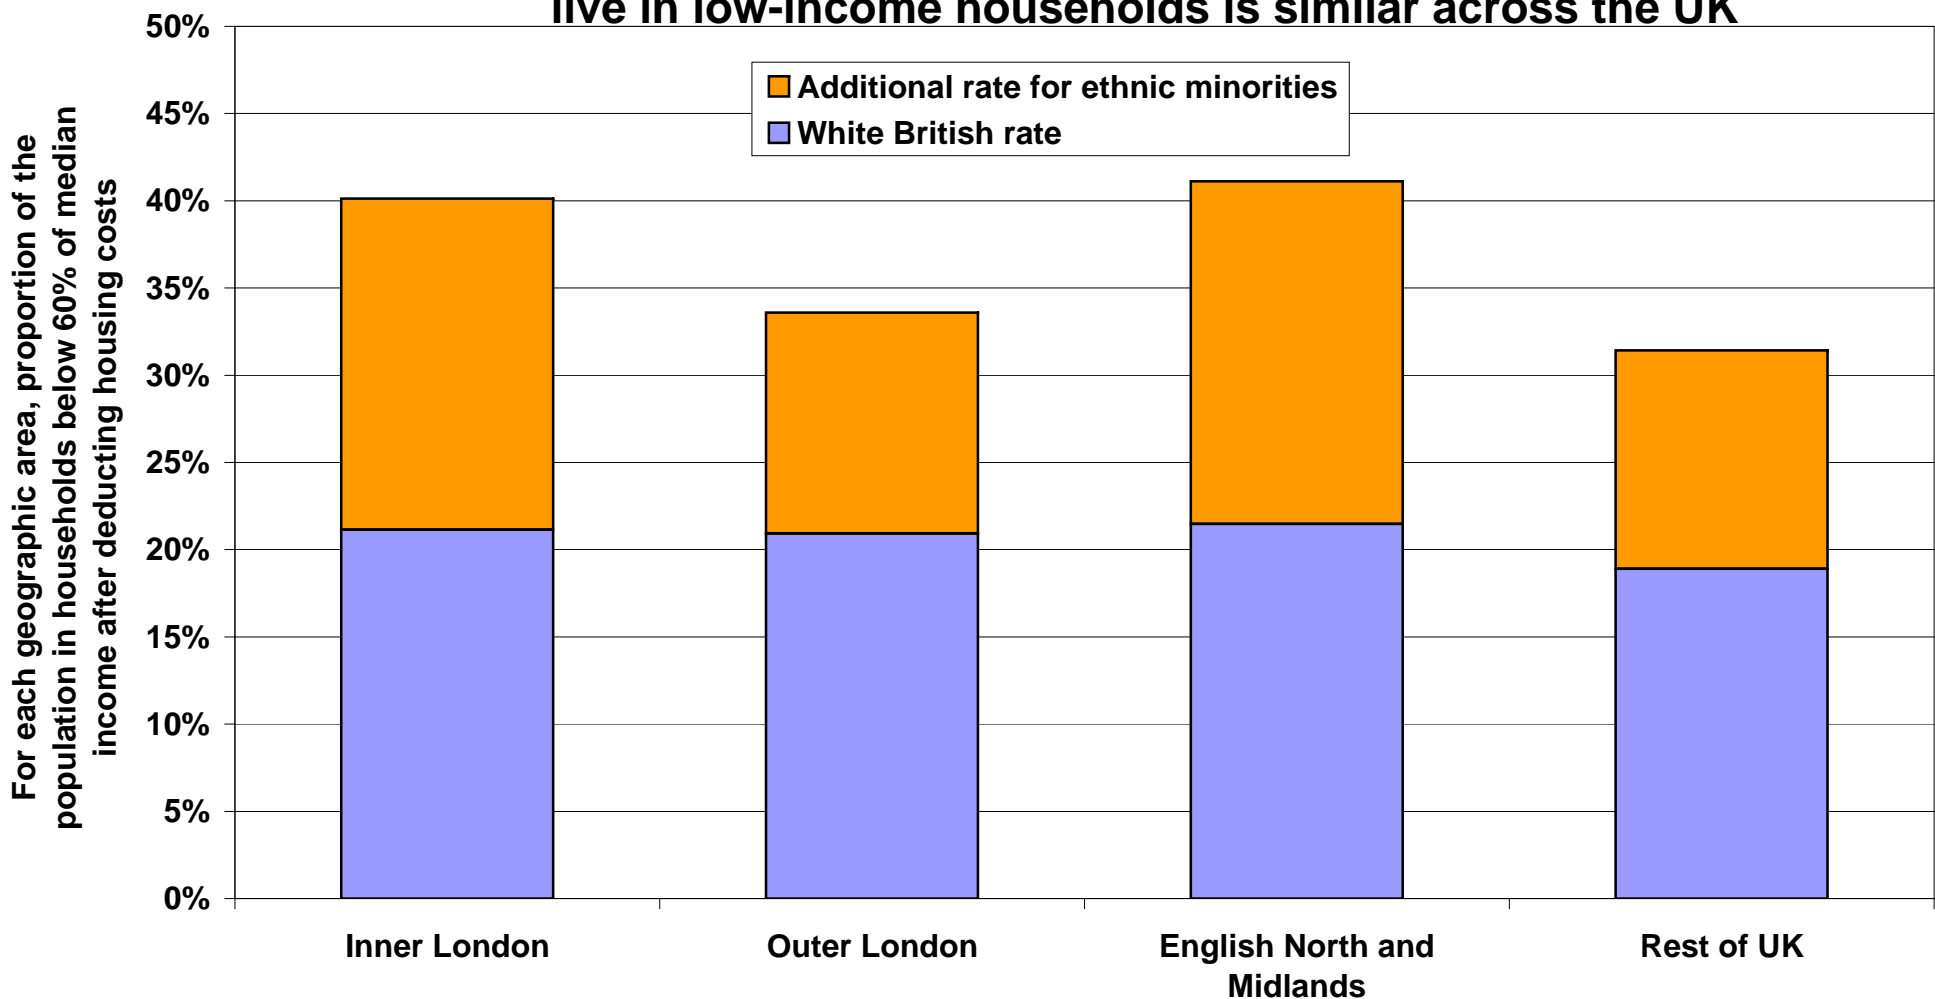

Unlike ethnic minorities, the proportion of White British people who live in low-income households is similar across the UK

Source: Households Below Average Income, DWP; the data is the average for the years 2006/07 to 2008/09; UK; updated Sep 2010