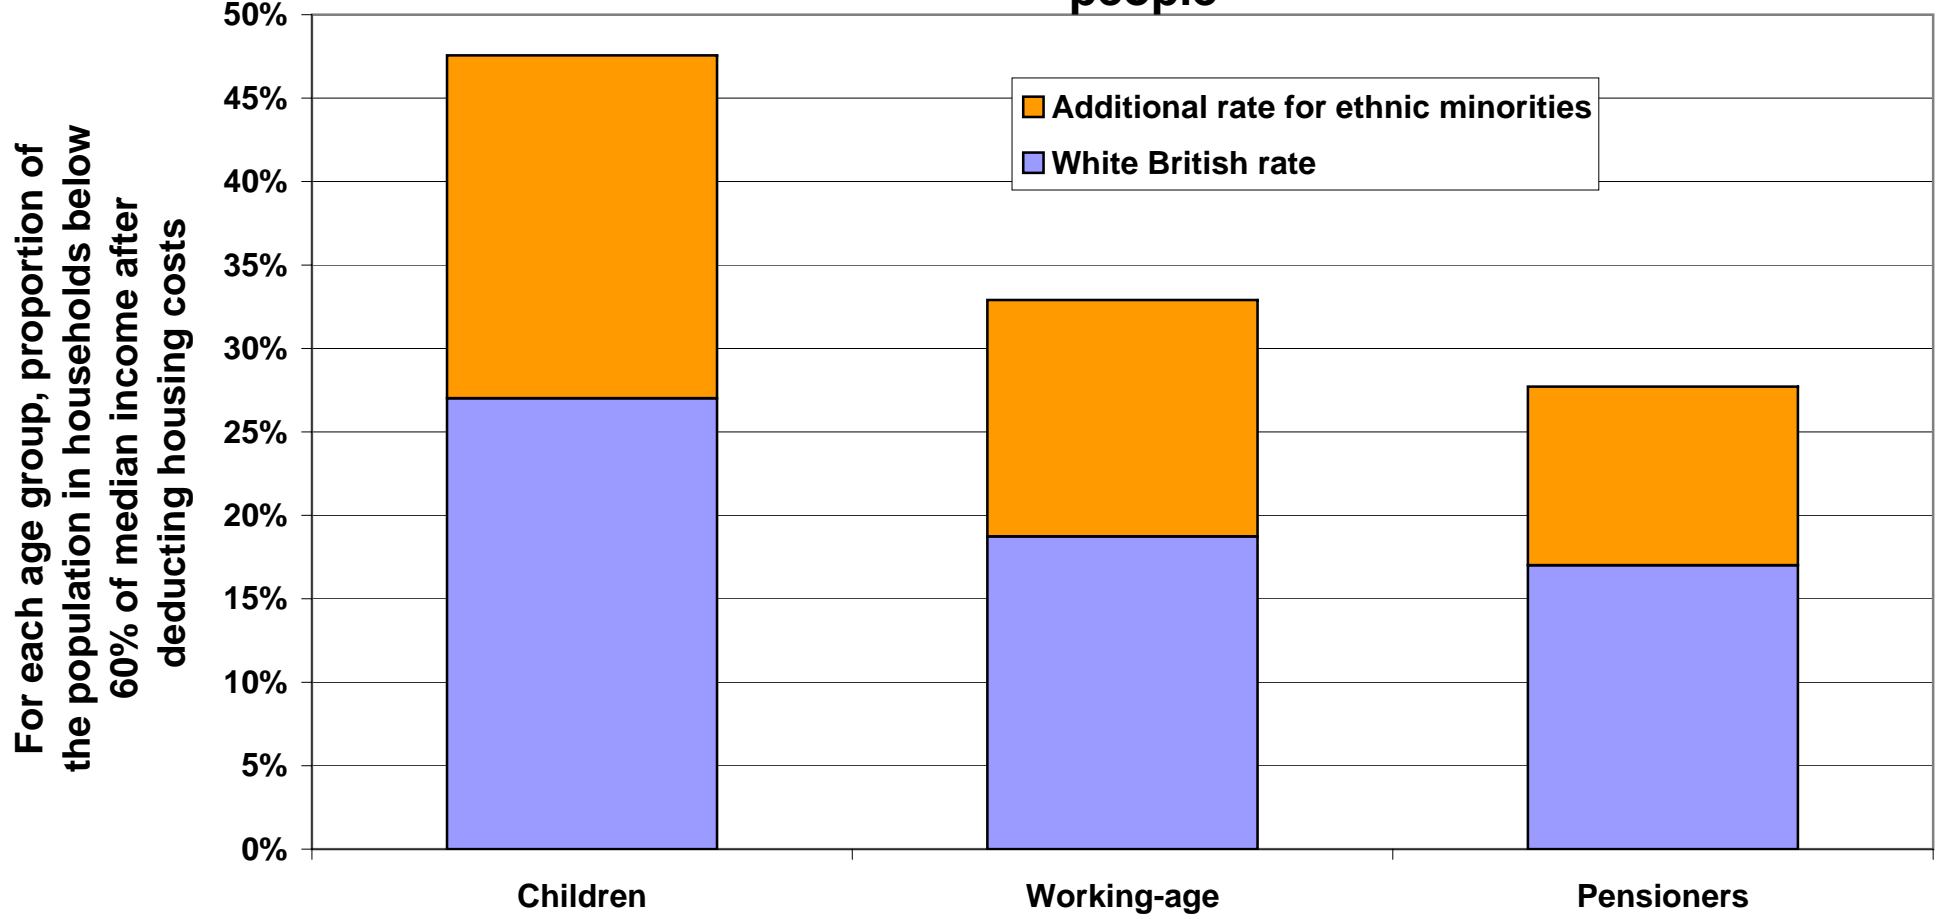

For all ages, people from ethnic minorities are, on average, much more likely to live in low-income households than White British people

Source: Households Below Average Income, DWP; the data is the average for the years 2006/07 to 2008/09; UK; updated Aug 2010