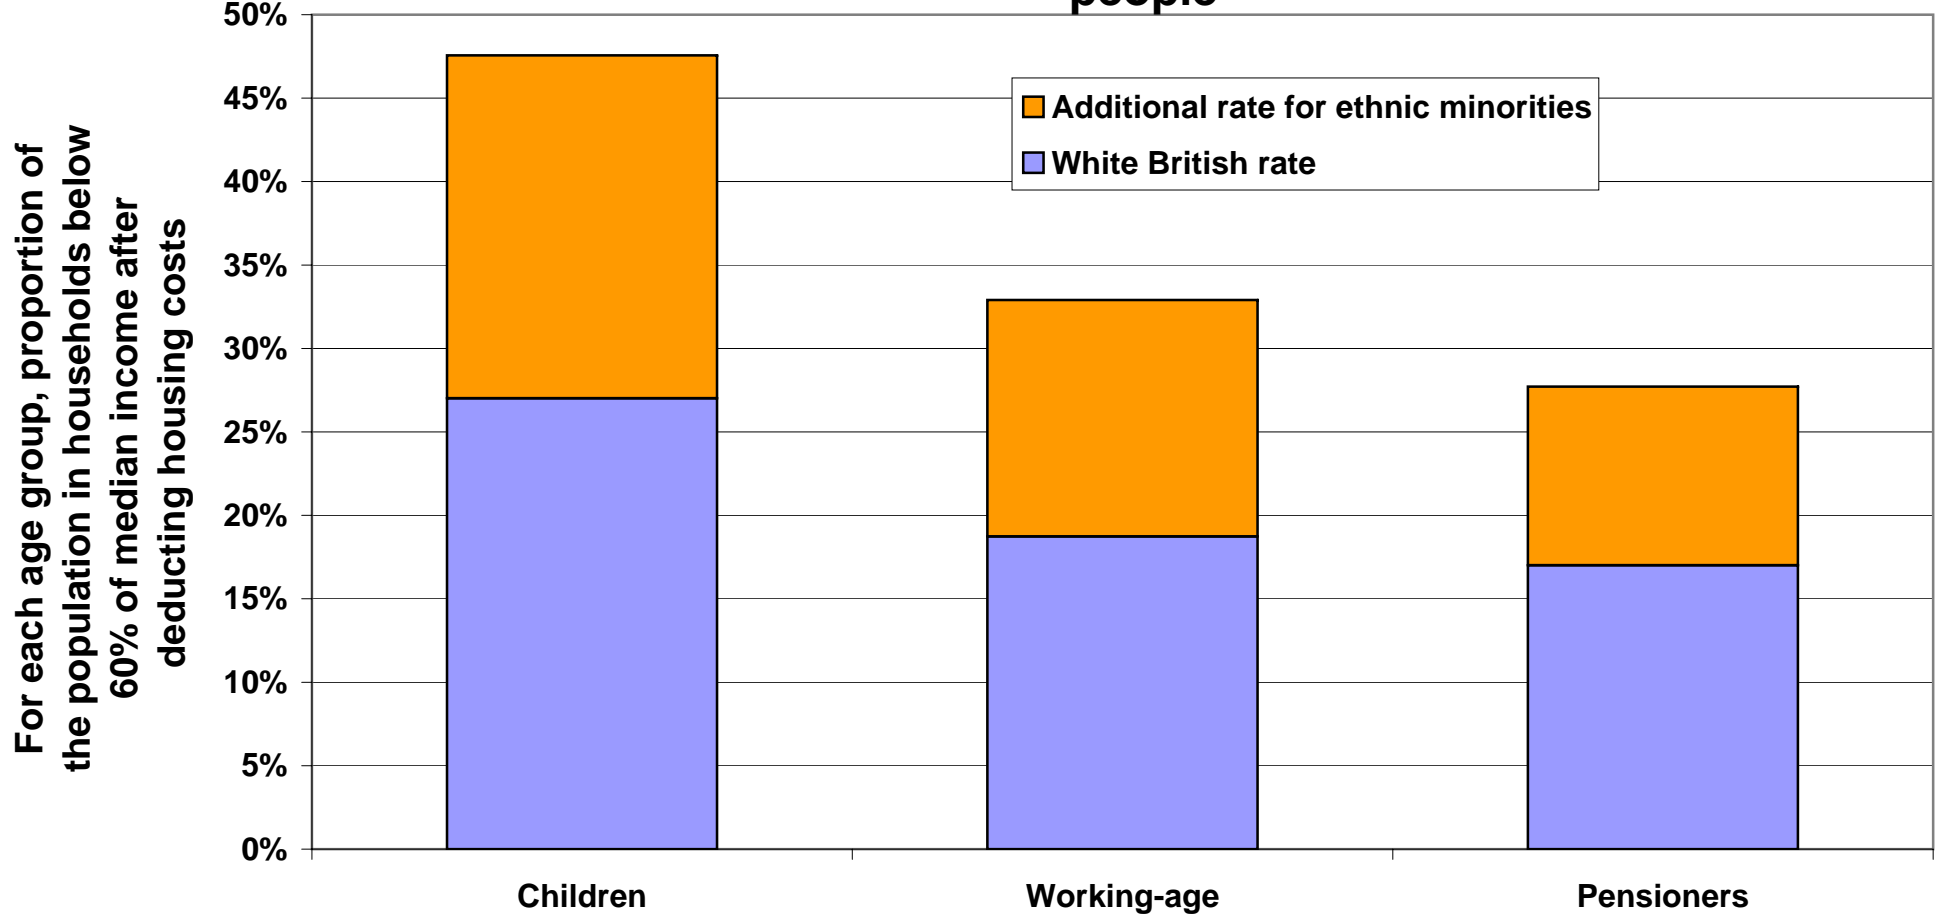

# For all ages, people from ethnic minorities are, on average, much more likely to live in low-income households than White British people

Source: Households Below Average Income, DWP; the data is the average for the years 2006/07 to 2008/09; UK; updated Aug 2010