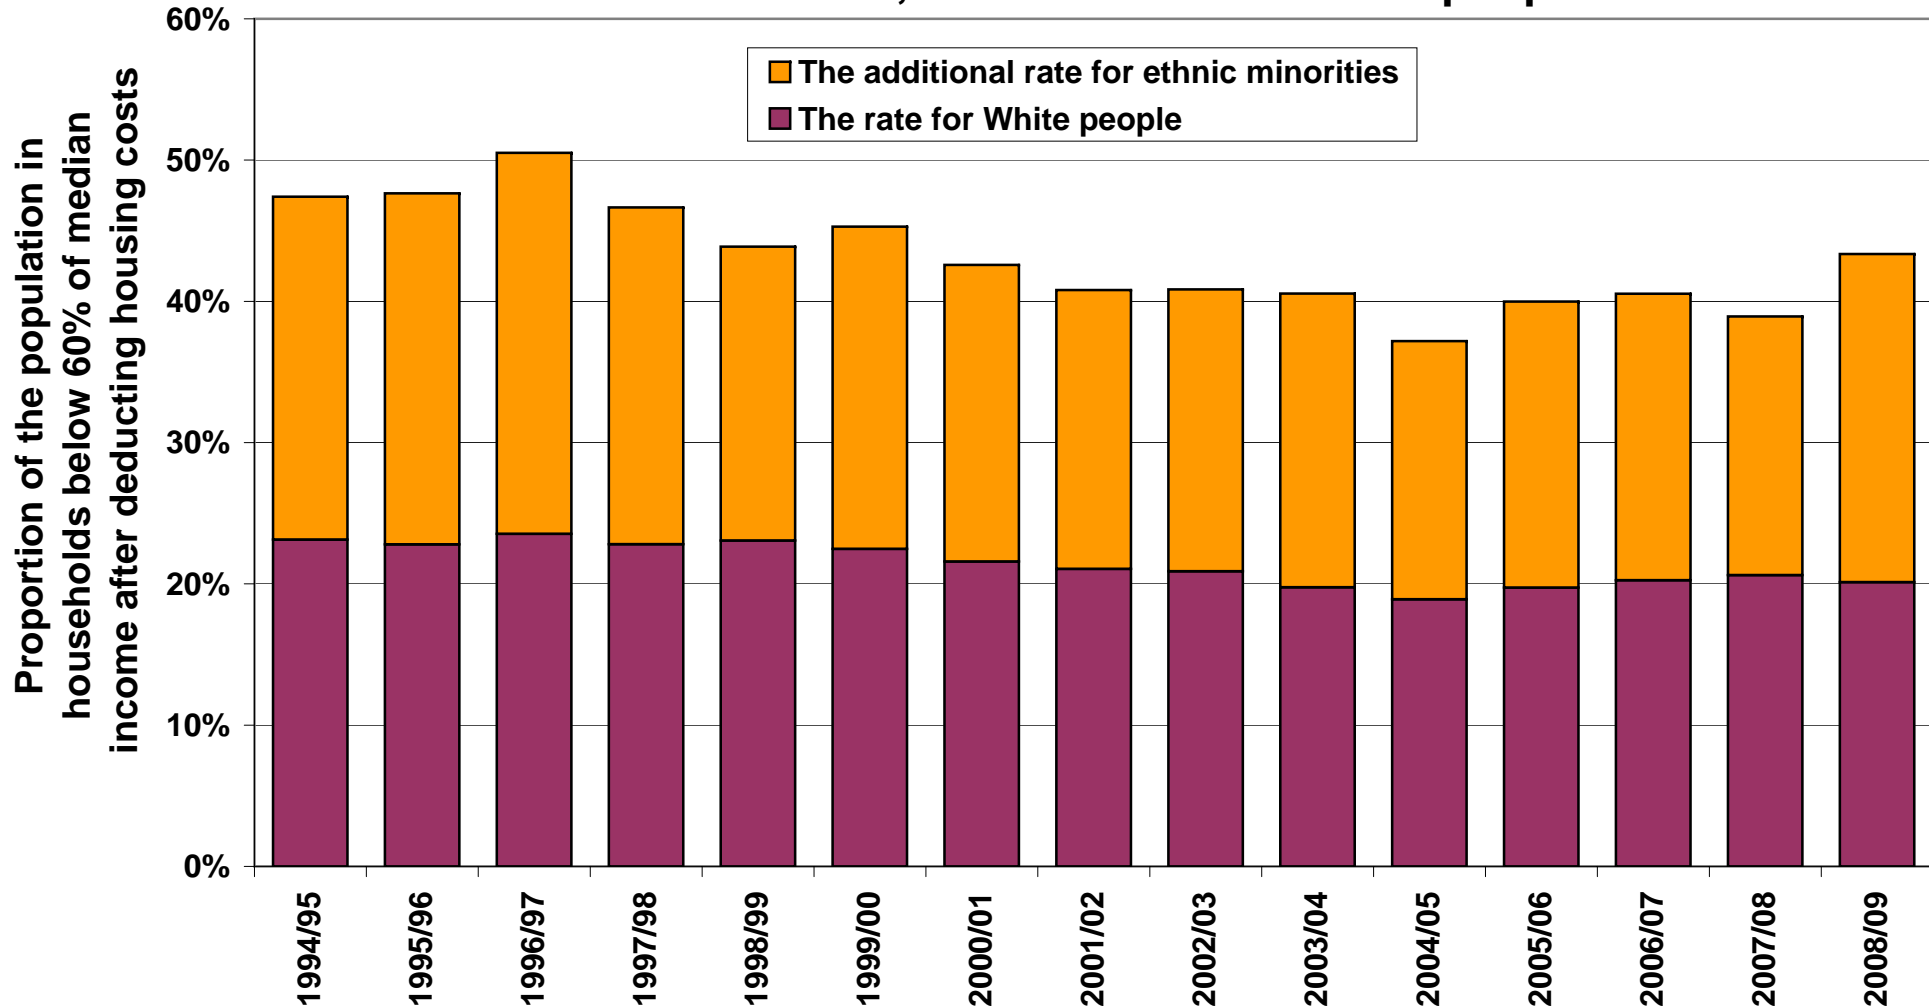

Around two-fifths of people from ethnic minorities live in low-income households, twice the rate for White people

Source: Households Below Average Income, DWP; UK; updated Aug 2010