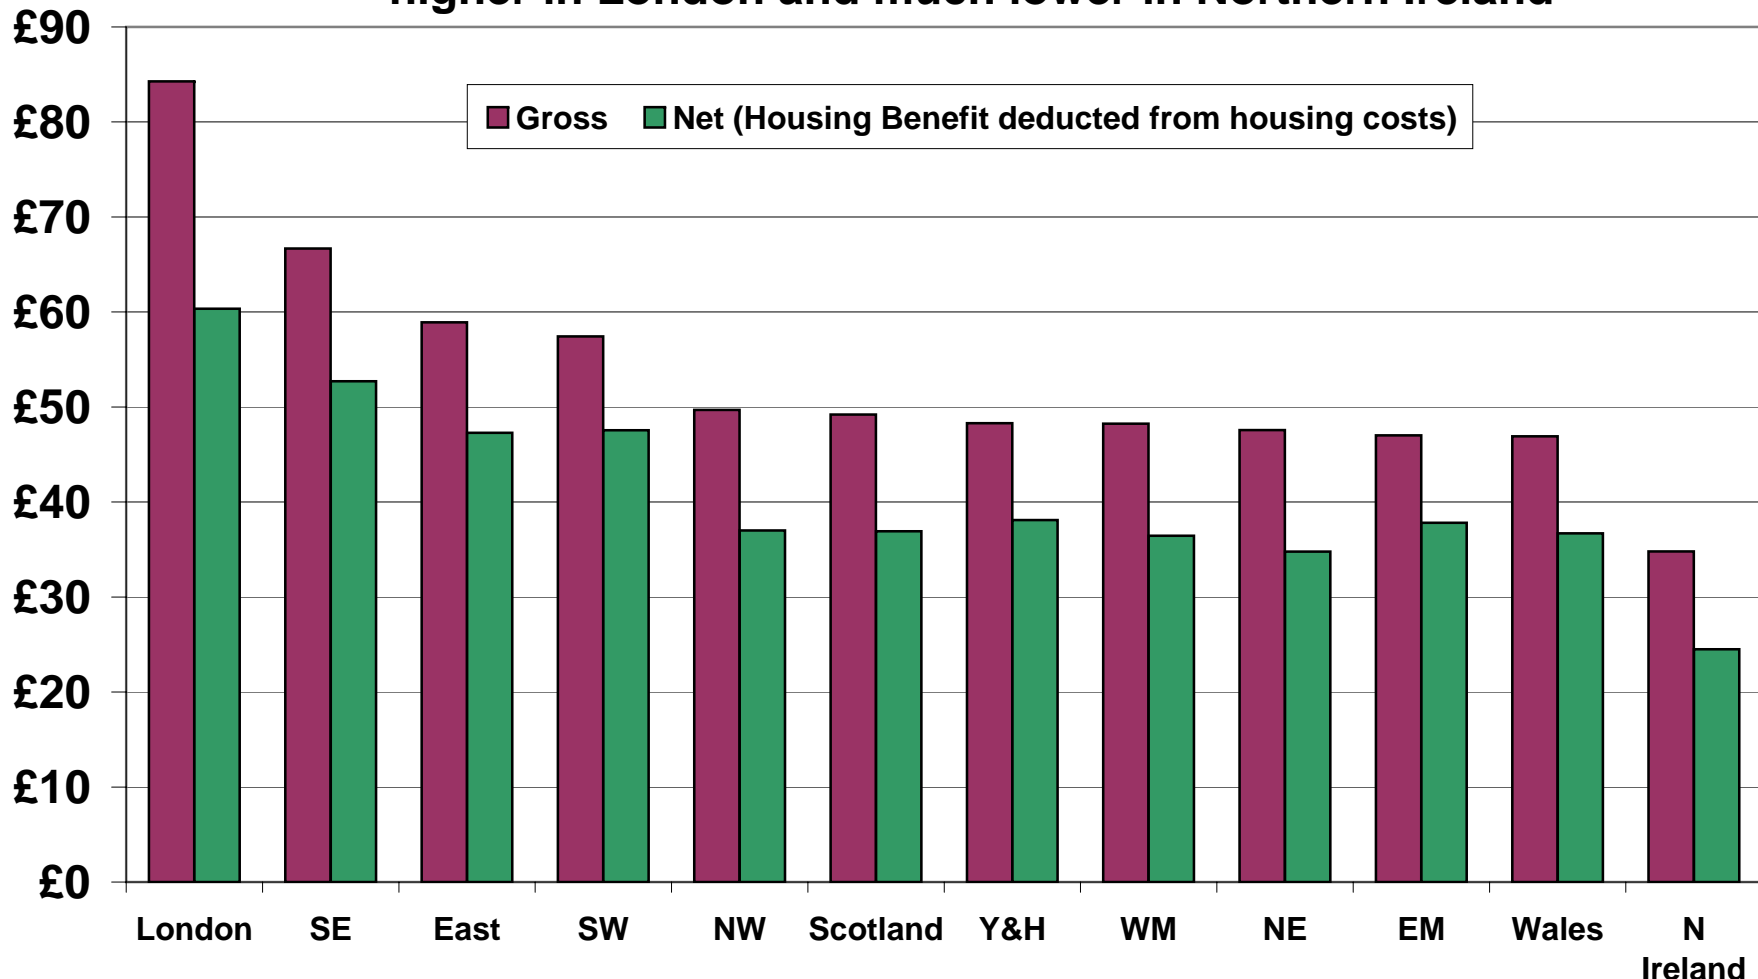

Housing costs for households with below-average incomes are much higher in London and much lower in Northern Ireland

For those on below-average incomes, before deducting housing costs, average housing costs per week

Source: Households Below Average Income, DWP; the data is the average for 2006/07 to 2008/09; UK; updated Aug 2010